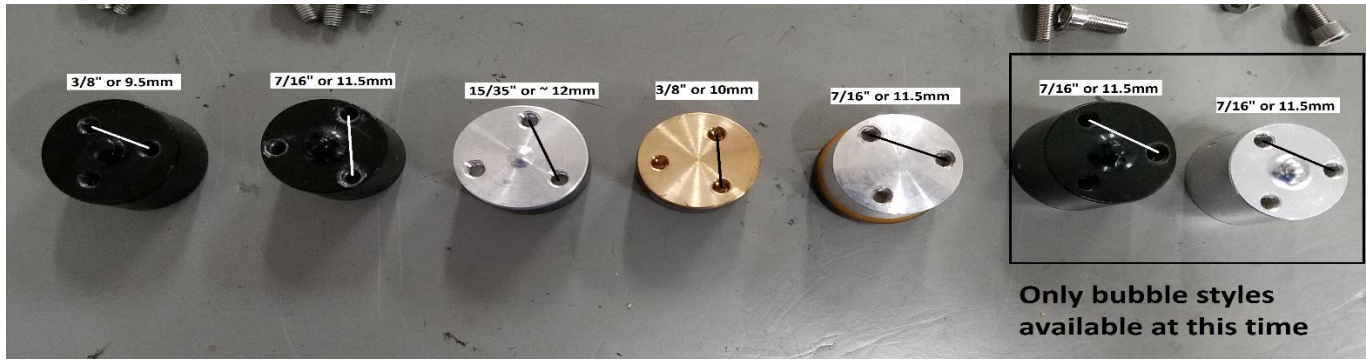

Please note the last two bubble styles are what we carry: [Site Pro Z07-46BV40](#) and [Seco D11233](#)

Only bubble styles available at this time

Above and below are the bottom styles

Only bubble styles available at this time

Below is center to center of hole spacing

Above: diameter measured across top of bubble and below is length of body only