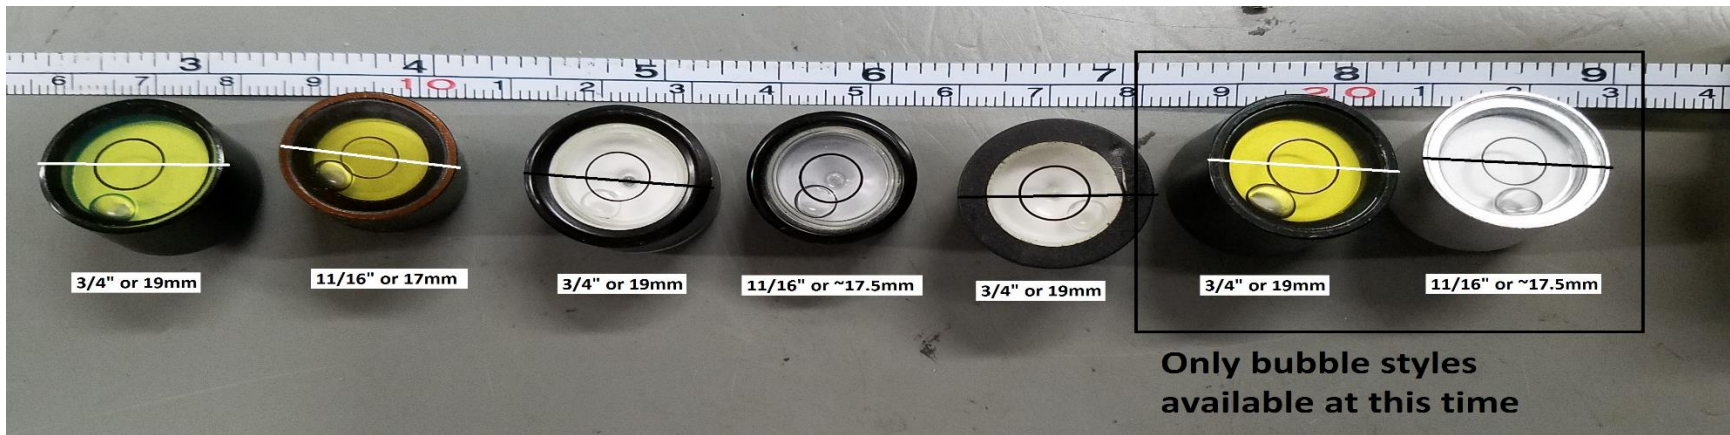

Please note the last two bubble styles are what we carry: [Site Pro Z07-46BV40](#) and [Seco D11233](#)

Only bubble styles available at this time

Above and below are the bottom styles

Only bubble styles available at this time

Below is center to center of hole spacing

Above: diameter measured across top of bubble and below is length of body only