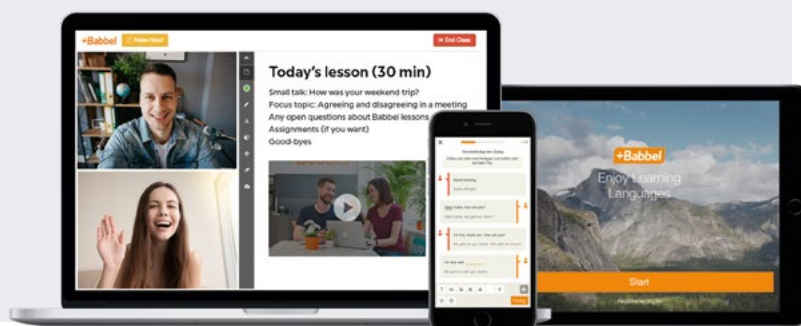

Price Overview

Unlimited Learning At A Low Price.

An outstanding user experience — for you and your team. Babbel’s intuitive interface offers both online and offline learning, available on mobile, tablet, and desktop.

Whether as an employee benefit or part of a more structured training program, choose the solution that will ensure your team meet their learning goals — from the app-only Basic subscription, to our comprehensive blended learning solution, Intensive.

NEW! ALWAYS INCLUDED

- ✓ E-Learning Platform
- ✓ Incl. 14 Languages
- ✓ Admin Portal
- ✓ Transferable Accesses
- ✓ Corporate Care

	Basic	Professional	Intensive
Seats	<i>The classic Babbel app with added functionality for business customers</i>	<i>All features of Basic + reporting, onboarding and more</i>	<i>Blended learning through a combination of the Babbel app + Babbel Live</i>
up to 5	N/A	N/A	3,965 €
up to 15	1,035 €	1,485 €	11,895 €
up to 30	2,070 €	2,970 €	23,790 €
up to 50	3,277 €	4,702 €	37,668 €
up to 100	6,348 €	9,108 €	72,956 €
up to 150	9,000 €	13,500 €	105,000 €
from 150	Contact us for an individual offer corporates@babel.com		