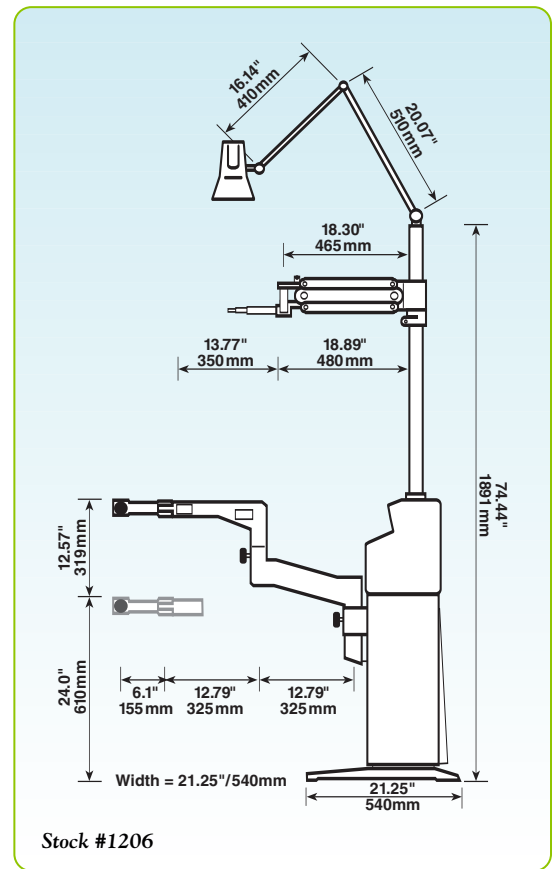

*A full-featured flat overlay switch panel controls the slit lamp, chart projector, accessory instrument, overhead room lights, lamp brightness, chair elevation, and voltage for a corded instrument.*

*Three rechargeable wells and three 115V electrical receptacles.*

*Deluxe 2 Lower Slit Lamp Arm*

*Deluxe 2 Stand full-featured instrument control panel, Stock #1206*

*Non-console Deluxe 2 Stand instrument control panel, Stock #1213*

Ask your Marco Distributor about The Marco Package Plus Program.

**PLAY IT SAFE.**

Protect your warranty. Buy your Marco product only from an authorized Marco distributor. Call Marco for the name of the distributor nearest you.

**MEASUREMENTS**

PO55000 BR-DLX2STD

**T H E L E A D E R I N V I S I O N D I A G N O S T I C S™**