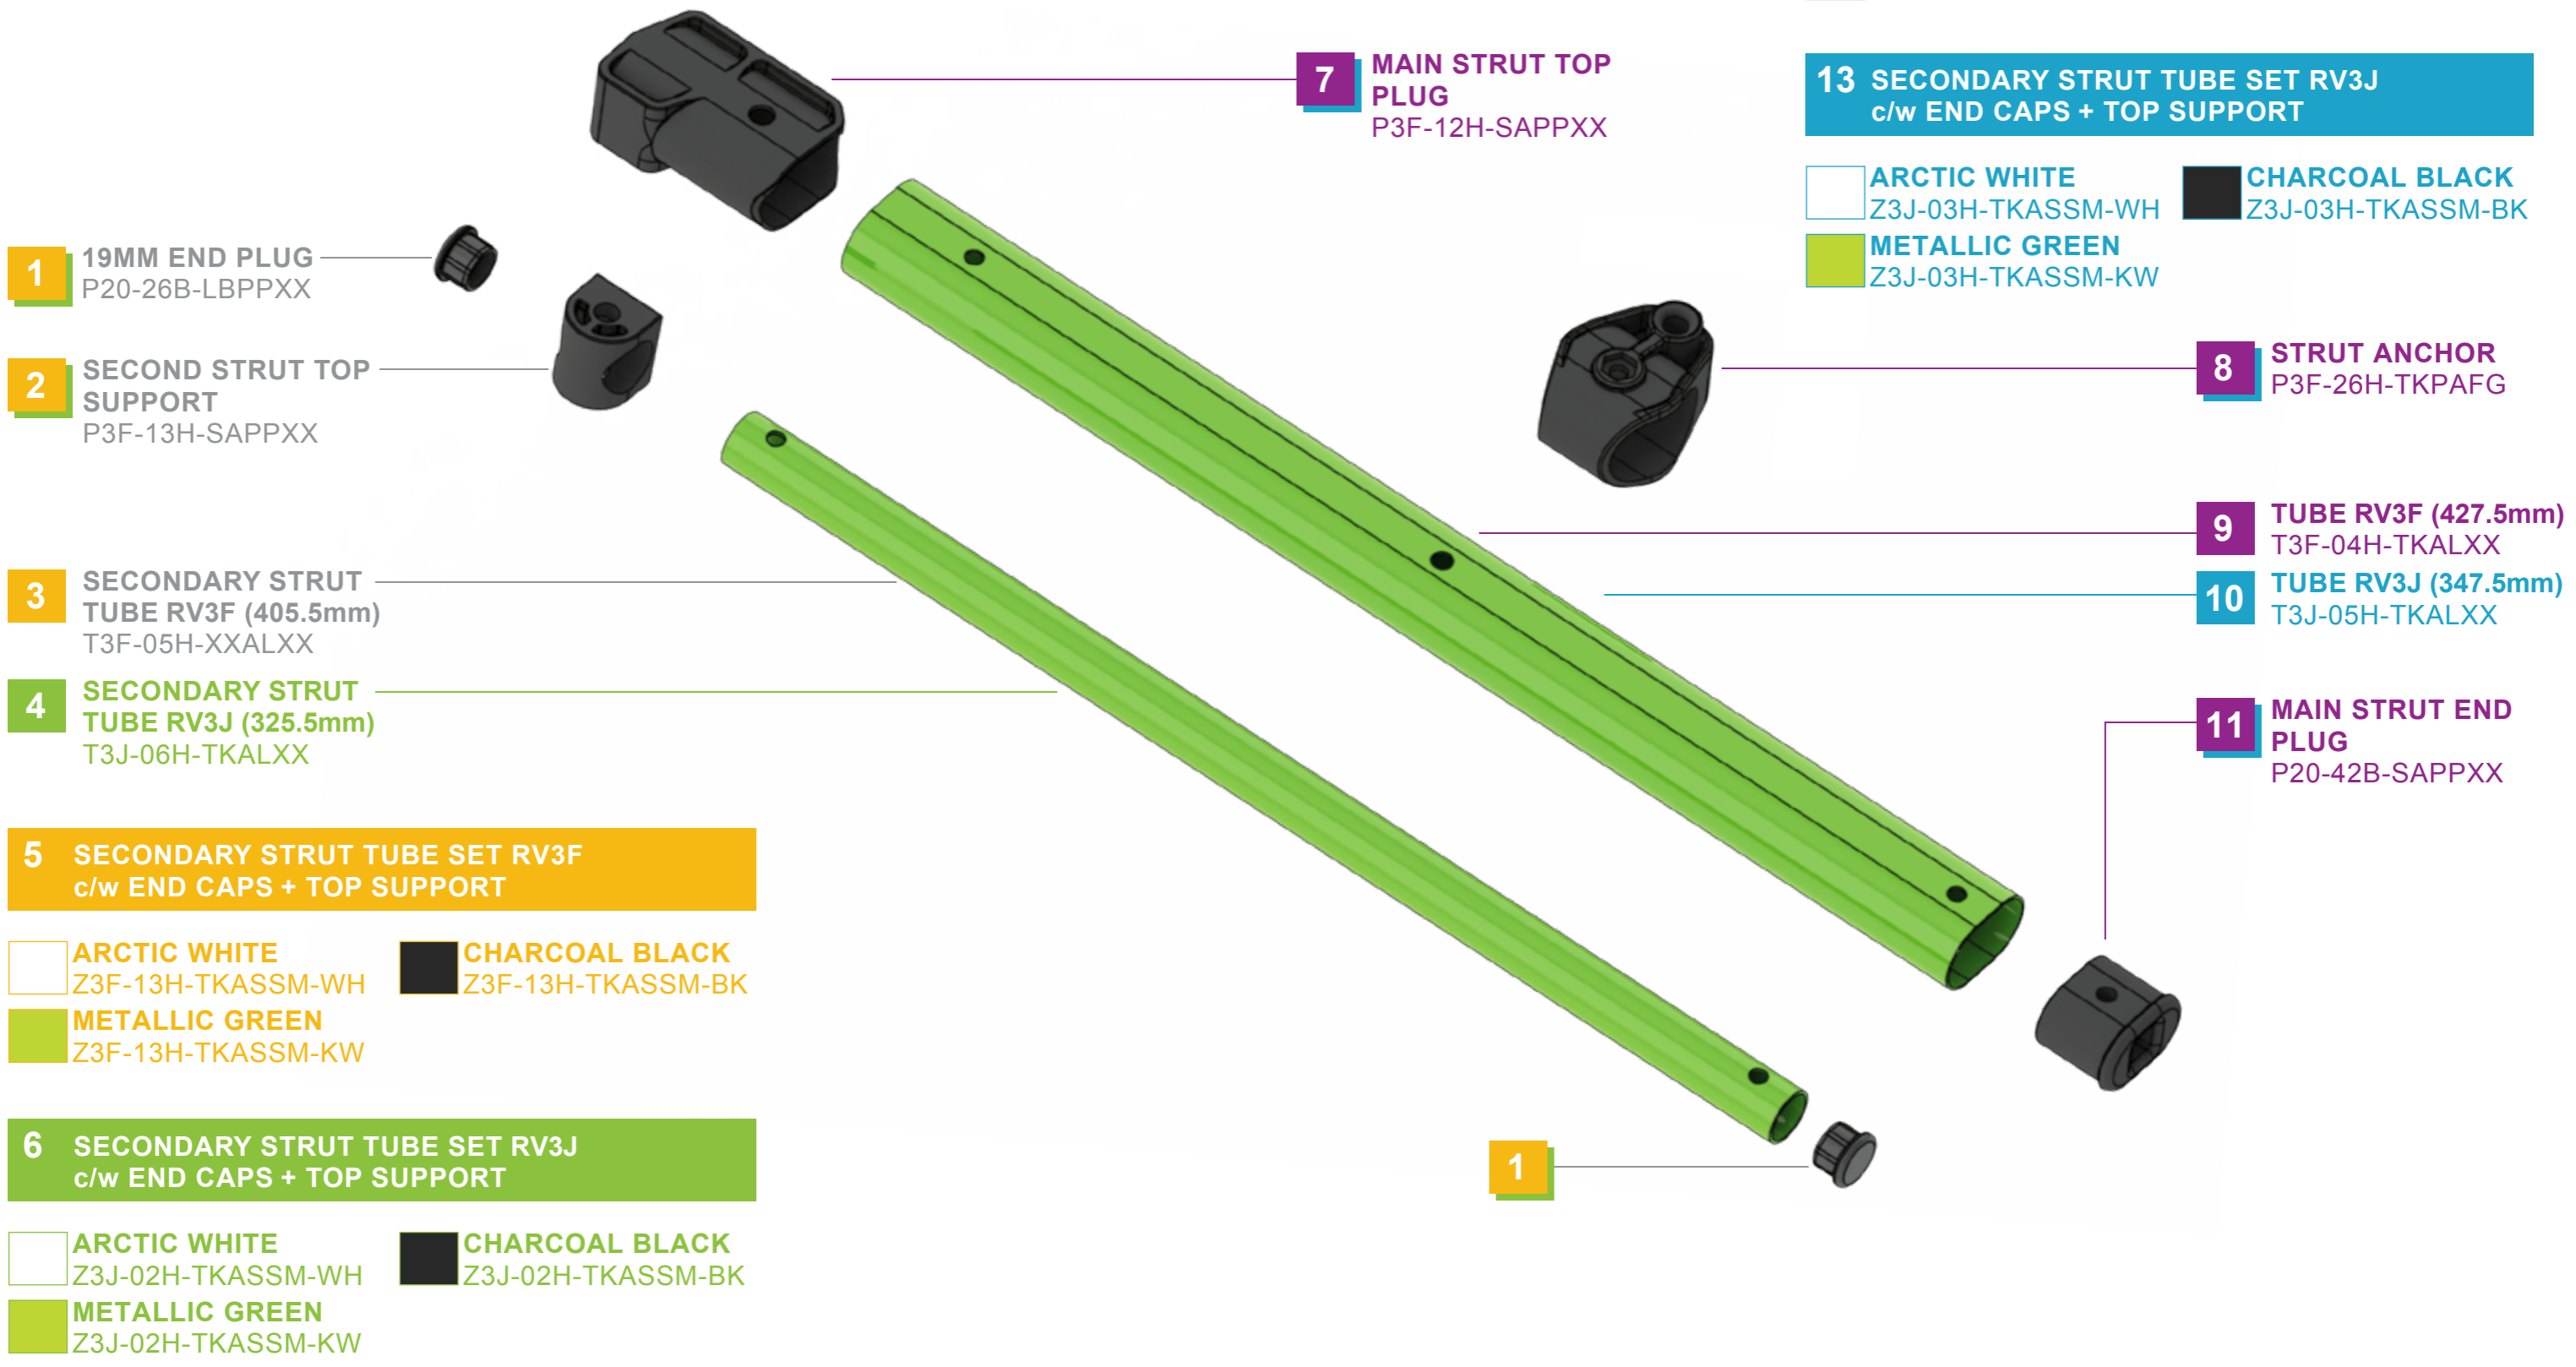

RV3F RV3J TUBING KITS

1 19MM END PLUG
P20-26B-LBPPXX

2 SECOND STRUT TOP SUPPORT
P3F-13H-SAPPXX

3 SECONDARY STRUT TUBE RV3F (405.5mm)
T3F-05H-XXALXX

4 SECONDARY STRUT TUBE RV3J (325.5mm)
T3J-06H-TKALXX

5 SECONDARY STRUT TUBE SET RV3F
c/w END CAPS + TOP SUPPORT

- ARCTIC WHITE
Z3F-13H-TKASSM-WH
- CHARCOAL BLACK
Z3F-13H-TKASSM-BK
- METALLIC GREEN
Z3F-13H-TKASSM-KW

6 SECONDARY STRUT TUBE SET RV3J
c/w END CAPS + TOP SUPPORT

- ARCTIC WHITE
Z3J-02H-TKASSM-WH
- CHARCOAL BLACK
Z3J-02H-TKASSM-BK
- METALLIC GREEN
Z3J-02H-TKASSM-KW

7 MAIN STRUT TOP PLUG
P3F-12H-SAPPXX

8 STRUT ANCHOR
P3F-26H-TKPAFG

9 TUBE RV3F (427.5mm)
T3F-04H-TKALXX

10 TUBE RV3J (347.5mm)
T3J-05H-TKALXX

11 MAIN STRUT END PLUG
P20-42B-SAPPXX

12 SECONDARY STRUT TUBE SET RV3F
c/w END CAPS + TOP SUPPORT

- ARCTIC WHITE
Z3F-14H-TKASSM-WH
- CHARCOAL BLACK
Z3F-14H-TKASSM-BK
- METALLIC GREEN
Z3F-14H-TKASSM-KW

13 SECONDARY STRUT TUBE SET RV3J
c/w END CAPS + TOP SUPPORT

- ARCTIC WHITE
Z3J-03H-TKASSM-WH
- CHARCOAL BLACK
Z3J-03H-TKASSM-BK
- METALLIC GREEN
Z3J-03H-TKASSM-KW