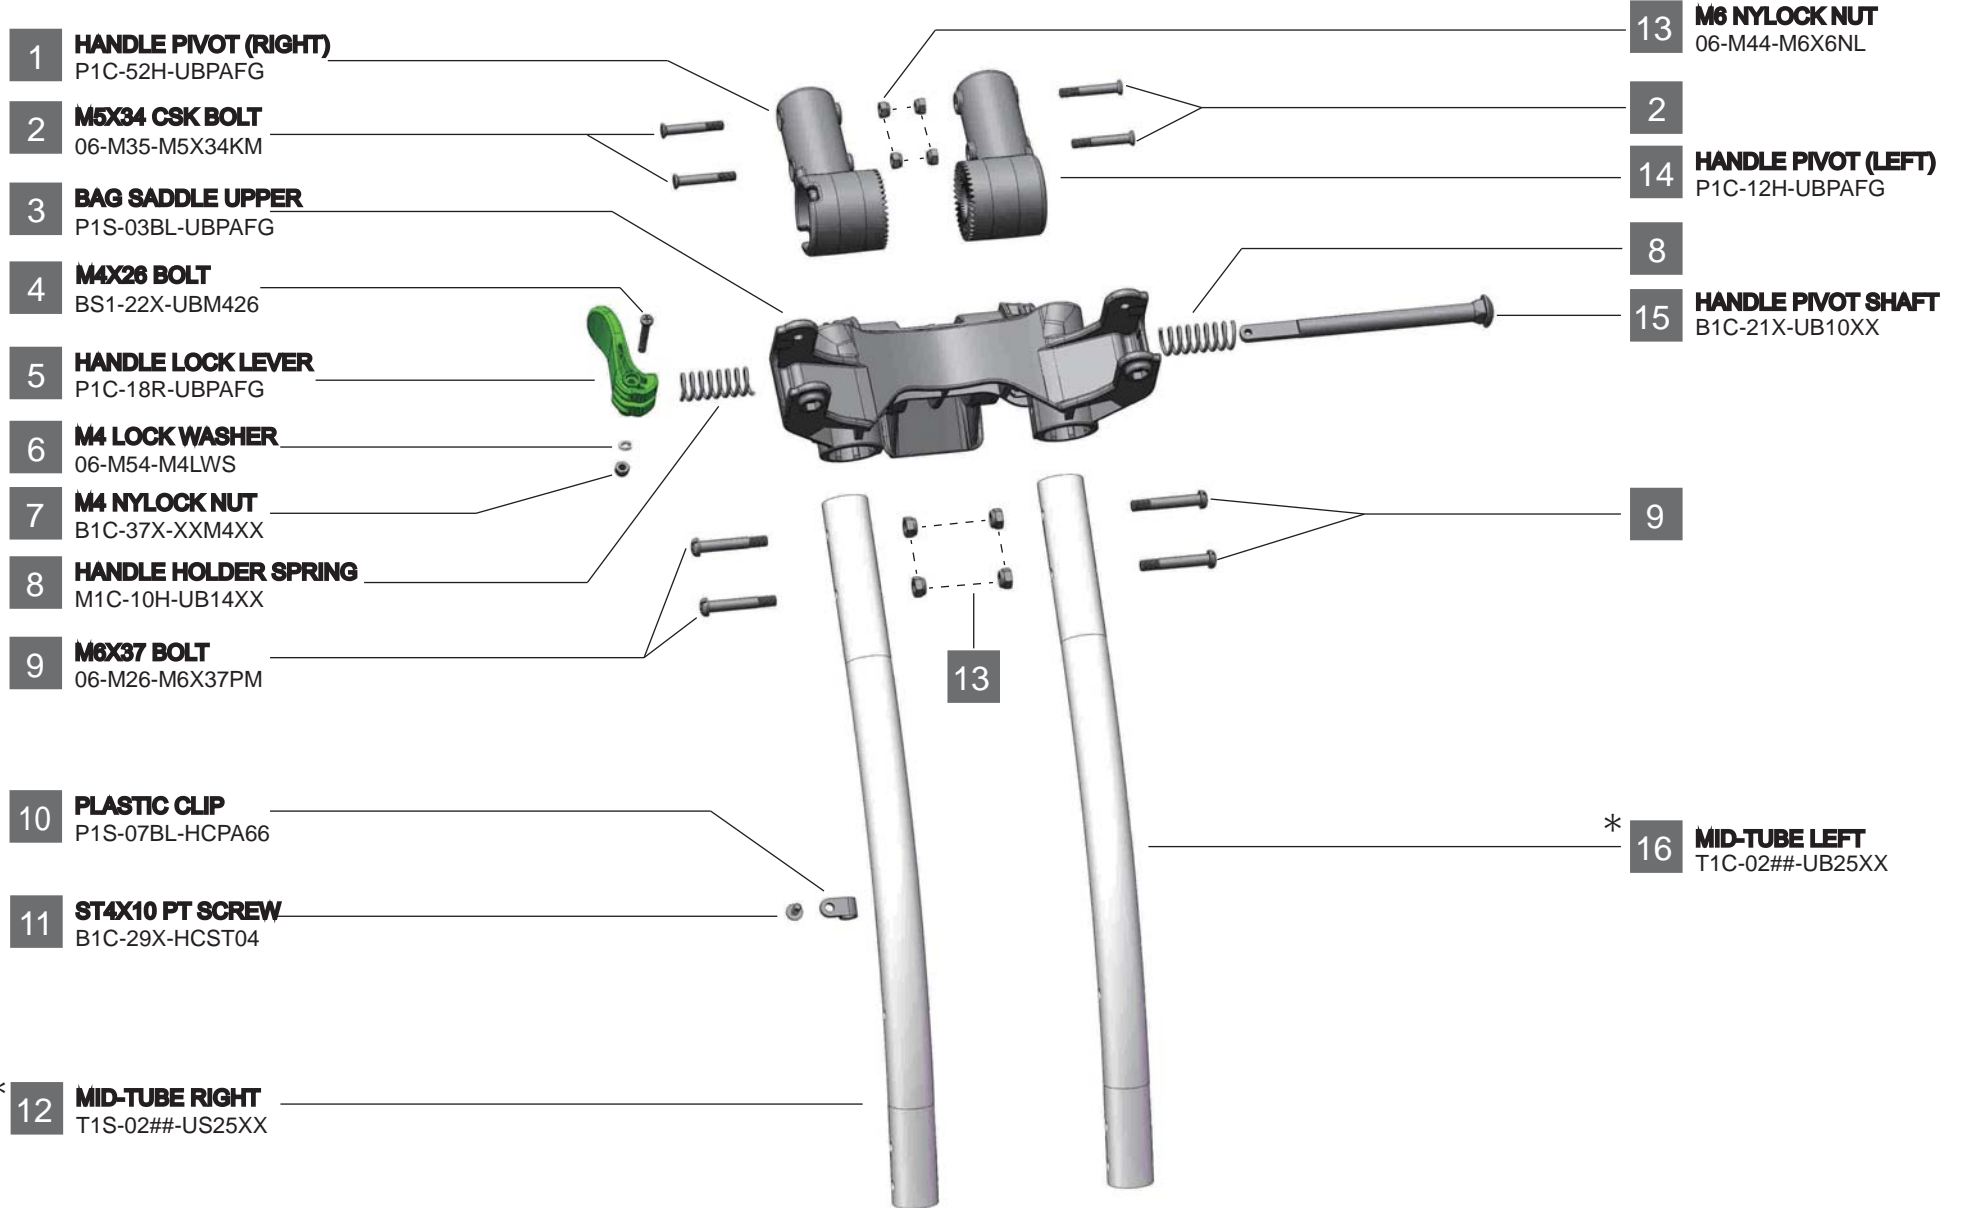

RV1S UPPER SADDLE COMPLETE

* ##-TO SPECIFY COLOR

SL-SILVER ■ CH-BLACK □ AW-WHITE

1 **HANDLE PIVOT (RIGHT)**
P1C-52H-UBPAFG

2 **M5X34 CSK BOLT**
06-M35-M5X34KM

3 **BAG SADDLE UPPER**
P1S-03BL-UBPAFG

4 **M4X26 BOLT**
BS1-22X-UBM426

5 **HANDLE LOCK LEVER**
P1C-18R-UBPAFG

6 **M4 LOCK WASHER**
06-M54-M4LWS

7 **M4 NYLOCK NUT**
B1C-37X-XXM4XX

8 **HANDLE HOLDER SPRING**
M1C-10H-UB14XX

9 **M6X37 BOLT**
06-M26-M6X37PM

10 **PLASTIC CLIP**
P1S-07BL-HCPA66

11 **ST4X10 PT SCREW**
B1C-29X-HCST04

* 12 **MID-TUBE RIGHT**
T1S-02##-US25XX

13 **M6 NYLOCK NUT**
06-M44-M6X6NL

2

14 **HANDLE PIVOT (LEFT)**
P1C-12H-UBPAFG

8

15 **HANDLE PIVOT SHAFT**
B1C-21X-UB10XX

9

* 16 **MID-TUBE LEFT**
T1C-02##-UB25XX