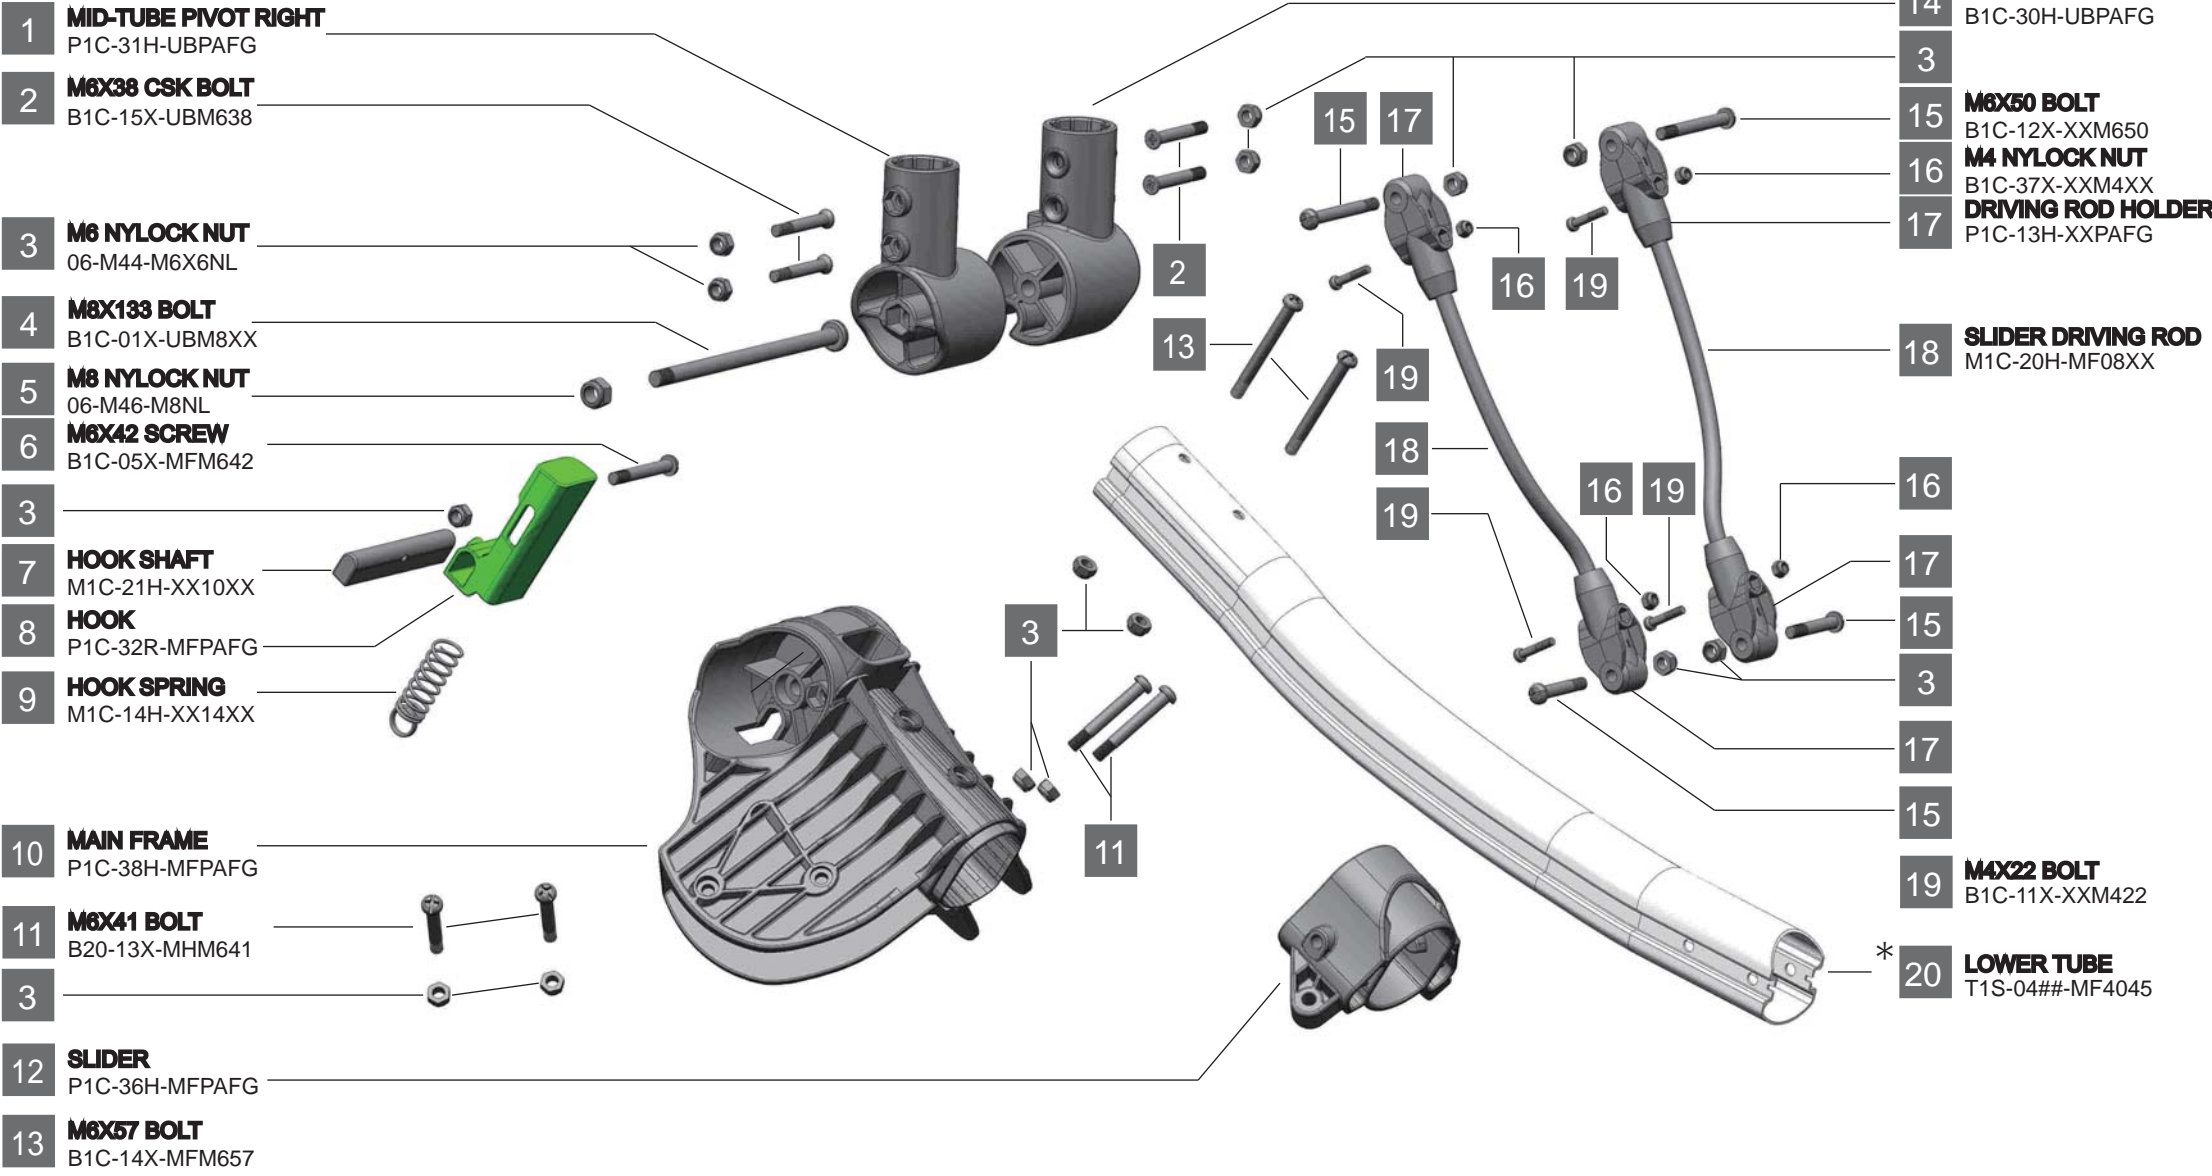

# RV1S MAIN FRAME ASSEMBLY

\* ##-TO SPECIFY COLOR

■ SL-SILVER ■ CH-BLACK □ AW-WHITE

1 MID-TUBE PIVOT RIGHT  
P1C-31H-UBPAFG

2 M6X38 CSK BOLT  
B1C-15X-UBM638

3 M6 NYLOCK NUT  
06-M44-M6X6NL

4 M8X133 BOLT  
B1C-01X-UBM8XX

5 M8 NYLOCK NUT  
06-M46-M8NL

6 M6X42 SCREW  
B1C-05X-MFM642

7 HOOK SHAFT  
M1C-21H-XX10XX

8 HOOK  
P1C-32R-MFPAFG

9 HOOK SPRING  
M1C-14H-XX14XX

10 MAIN FRAME  
P1C-38H-MFPAFG

11 M6X41 BOLT  
B20-13X-MHM641

12 SLIDER  
P1C-36H-MFPAFG

13 M6X57 BOLT  
B1C-14X-MFM657

14 MID-TUBE PIVOT LEFT  
B1C-30H-UBPAFG

3 M6X50 BOLT  
B1C-12X-XXM650

15 M4 NYLOCK NUT  
B1C-37X-XXM4XX

16 DRIVING ROD HOLDER  
P1C-13H-XXPAFG

18 SLIDER DRIVING ROD  
M1C-20H-MF08XX

19 M4X22 BOLT  
B1C-11X-XXM422

\* 20 LOWER TUBE  
T1S-04##-MF4045