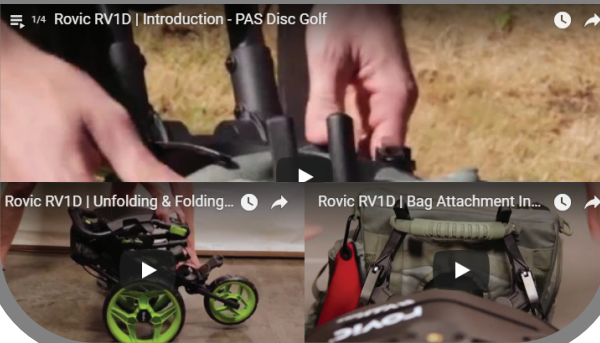

QUICK START GUIDE

WHAT'S IN THE BOX

RV1D PUSH CART x1

XL CUP HOLDER x1

UMBRELLA HOLDER x1

USER GUIDE x1

WARRANTY
REGISTRATION x1

GETTING STARTED

LOCATE THE USER GUIDE ATTACHED TO THE CART FOR IMPORTANT SAFETY INFORMATION AND DETAILED UNFOLD, ATTACHMENT AND FOLDING INSTRUCTIONS.

YOU CAN ALSO VISIT:

<https://www.clicgearusa.com/pages/videos-manuals>
FOR DETAILED VIDEO INSTRUCTIONS

QUICK TIPS

ALWAYS SECURE THE EXCESS WEBBING OF THE LOWER STRAPS INTO THE PROVIDED CLIPS **A** PRIOR TO FOLDING THE CART.

THIS WILL ALSO PROVIDE MORE SECURITY FOR YOUR DISC GOLF BAG WHILE ON THE COURSE.

CHECK OUT THE [CLICGEARUSA.COM](https://www.clicgearusa.com) WEBSITE FOR ROVIC ACCESSORIES TO ELEVATE YOUR GAME.