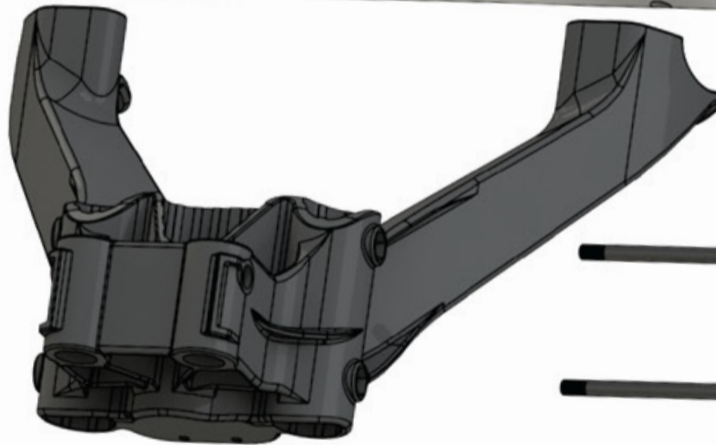

LOWER SADDLE & AXLE COMPLETE

A1 SNAP PIN AND LANYARD SET
MM6-01XX-LSASSM

A2 SADDLE PIN TUBE
c/w END CAPS
06-T10-C052-01

A3 LOWER BAG SUPPORT TUBE
c/w END CAPS
TM6-04BL-LS25XX

*
- TO SPECIFY COLOR

- AW - WHITE
- CH - BLACK
- SL - SILVER

1 SNAP PIN LANYARD
PM6-15XX-LSPVCX

2 SNAP PIN
MM6-03XX-LS08XX

3 M6 X 42 BOLT
B1C-05X-MFM642

4 UPPER AXLE SUPPORT
PM6-07BL-LSPAFG

*
5 AXLE TUBE
TM6-03##-LS526X

6 LOWER SADDLE
PM6-08BL-LSPAFG

7 M6 NYLOCK NUT
06-M44-M6X6NL