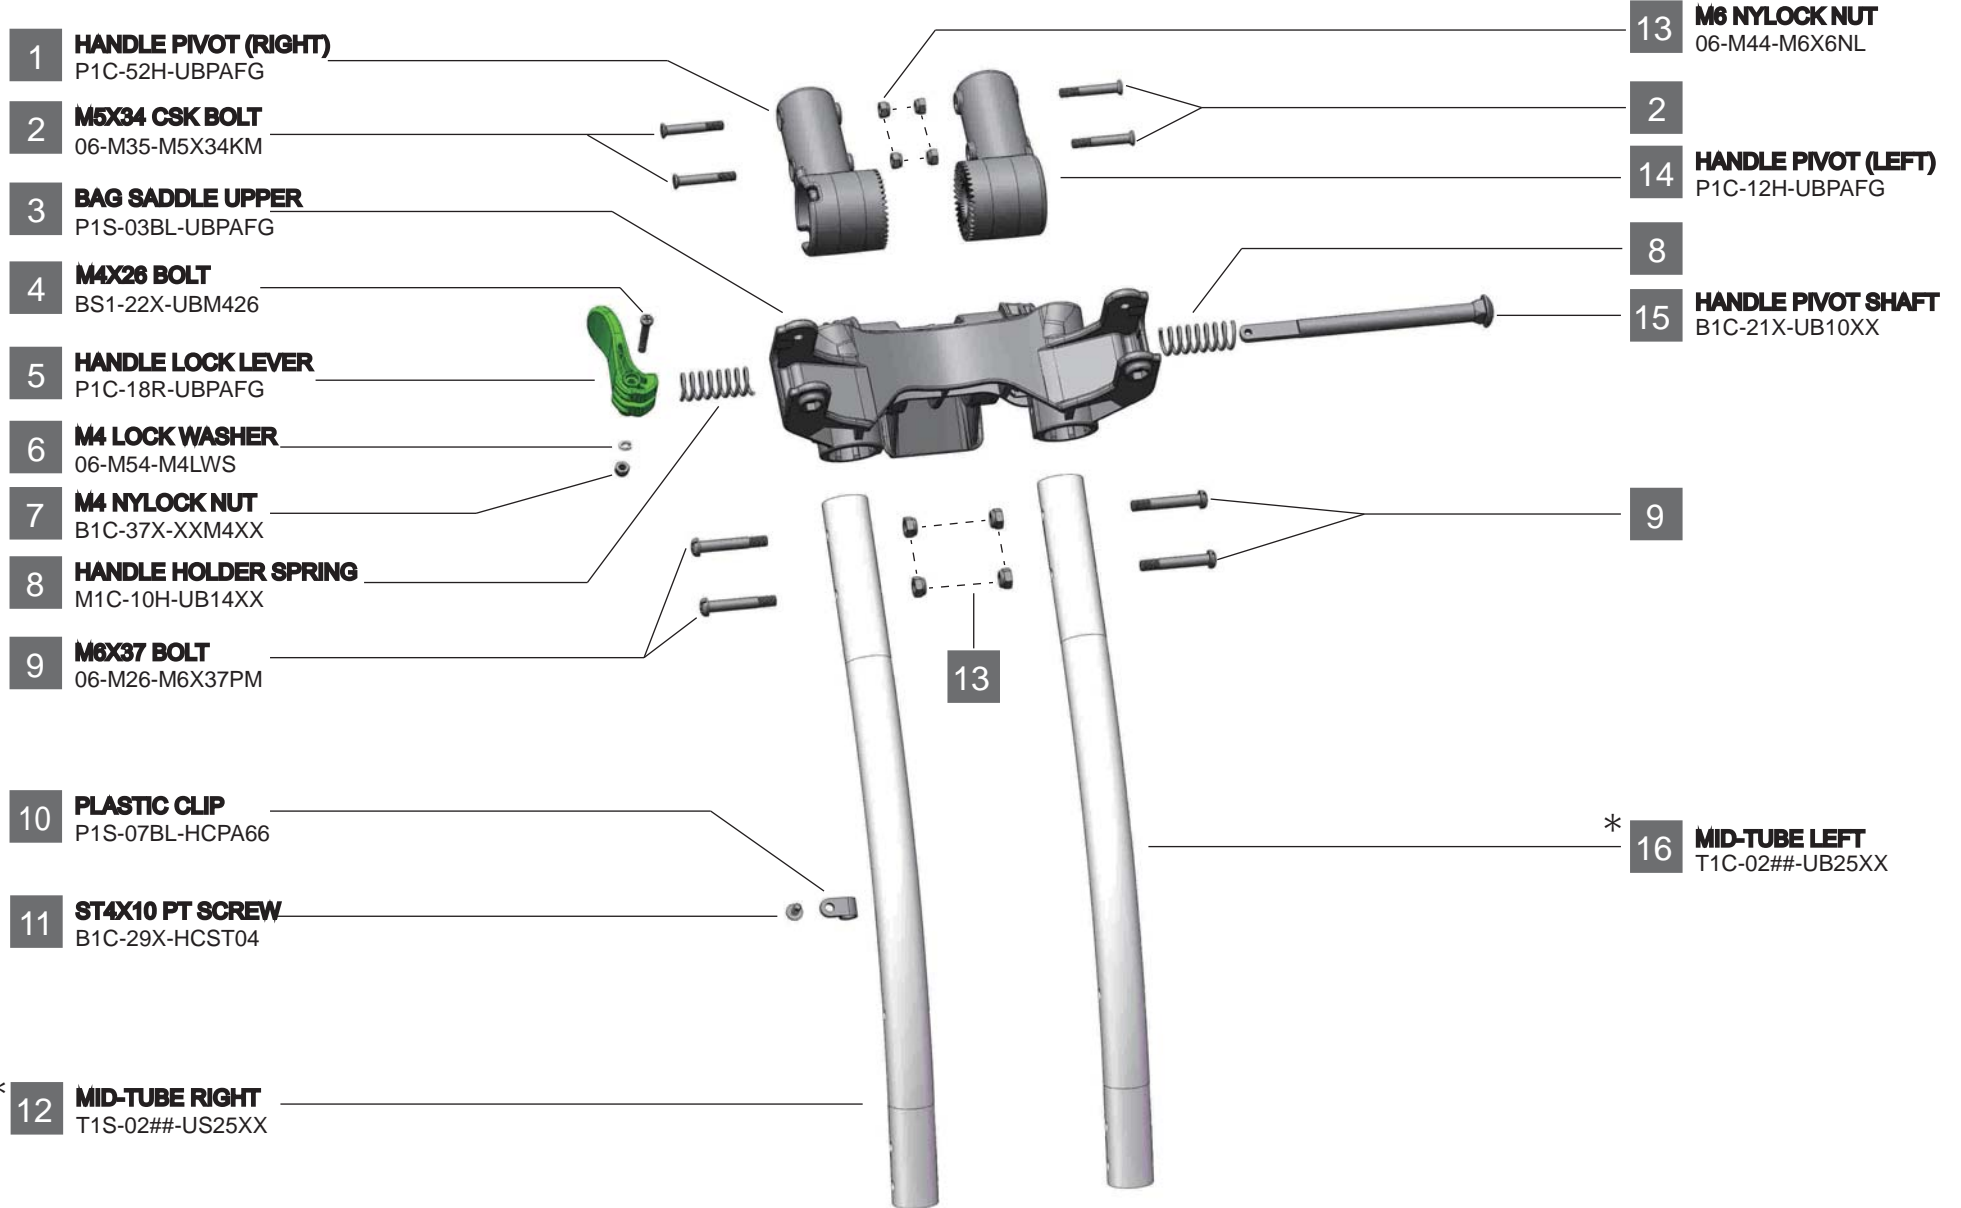

RV1C UPPER SADDLE COMPLETE v2.0

* ##-TO SPECIFY COLOR

SL-SILVER ■ CH-BLACK □ AW-WHITE

1 **HANDLE PIVOT (RIGHT)**
P1C-52H-UBPAFG

2 **M5X34 CSK BOLT**
06-M35-M5X34KM

3 **BAG SADDLE UPPER**
P1S-03BL-UBPAFG

4 **M4X26 BOLT**
BS1-22X-UBM426

5 **HANDLE LOCK LEVER**
P1C-18R-UBPAFG

6 **M4 LOCK WASHER**
06-M54-M4LWS

7 **M4 NYLOCK NUT**
B1C-37X-XXM4XX

8 **HANDLE HOLDER SPRING**
M1C-10H-UB14XX

9 **M6X37 BOLT**
06-M26-M6X37PM

10 **PLASTIC CLIP**
P1S-07BL-HCPA66

11 **ST4X10 PT SCREW**
B1C-29X-HCST04

* 12 **MID-TUBE RIGHT**
T1S-02##-US25XX

13 **M6 NYLOCK NUT**
06-M44-M6X6NL

2

14 **HANDLE PIVOT (LEFT)**
P1C-12H-UBPAFG

8

15 **HANDLE PIVOT SHAFT**
B1C-21X-UB10XX

9

* 16 **MID-TUBE LEFT**
T1C-02##-UB25XX