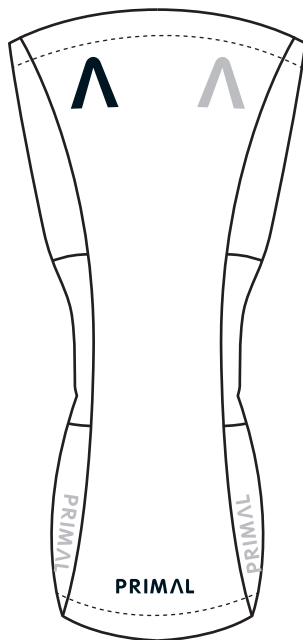

- Artwork cannot cross seams/panels.
- Provide pantone colors if possible. You may use as many as needed for your artwork.

PANTONE COLORS:

You hereby grant a non-exclusive, perpetual, irrevocable, worldwide license to Primal Wear to use and incorporate alphanumeric or graphic elements you have supplied, for the purposes of design and printing. You agree to indemnify and hold Primal Wear harmless from any third party claims relating to the alphanumeric or graphic elements you have supplied to Primal Wear. © 2014 Primal Wear, Inc.