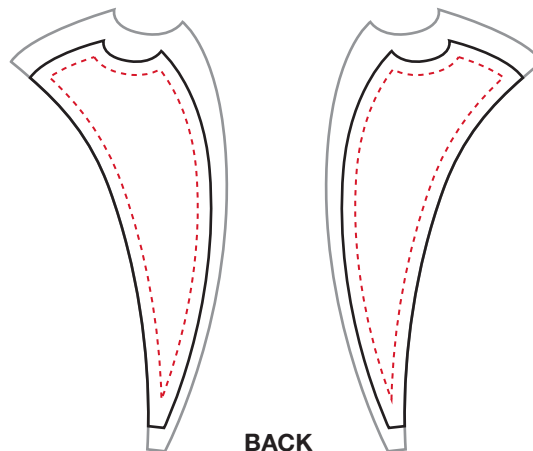

Lycra panels (in black) may not be sublimated.

BACK

LEFT LEG

LEFT CUFF

RIGHT LEG

RIGHT CUFF

- To ensure the highest printed quality, provide artwork in vector form.
- All text must be outlined.
- Artwork cannot cross seams/panels.
- Provide pantone colors if possible. You may use as many as needed for your artwork.

PANTONE COLORS:

- PMS ___ 
- PMS ___ 
- PMS ___ 
- PMS ___ 
- PMS ___ 

MASK Artwork must extend to this line.

Size Large

Safe Area If logos or essential art extend past the red line they may be cutoff on smaller sizes.