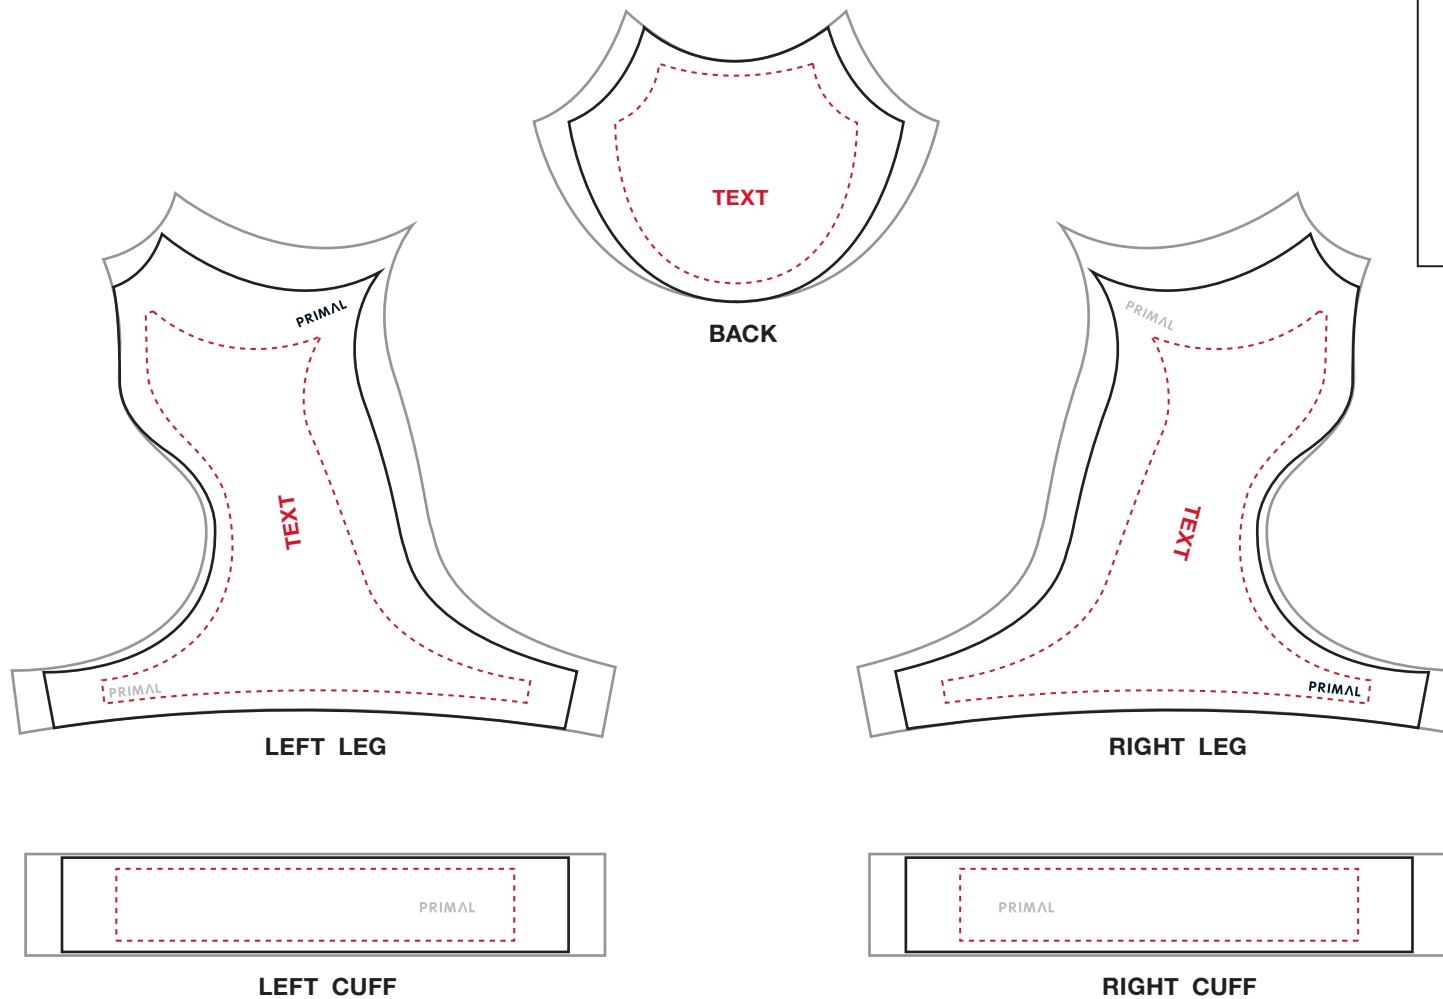

Lycra panels (in black) may not be sublimated.

- To ensure the highest printed quality, provide artwork in vector form.
- All text must be outlined.
- Artwork cannot cross seams/panels.
- Provide pantone colors if possible. You may use as many as needed for your artwork.

MASK Artwork must extend to this line.

Size Large

Safe Area If logos or essential art extend past the red line they may be cutoff on smaller sizes.

HELIX 2.0 BIB AND SHORT