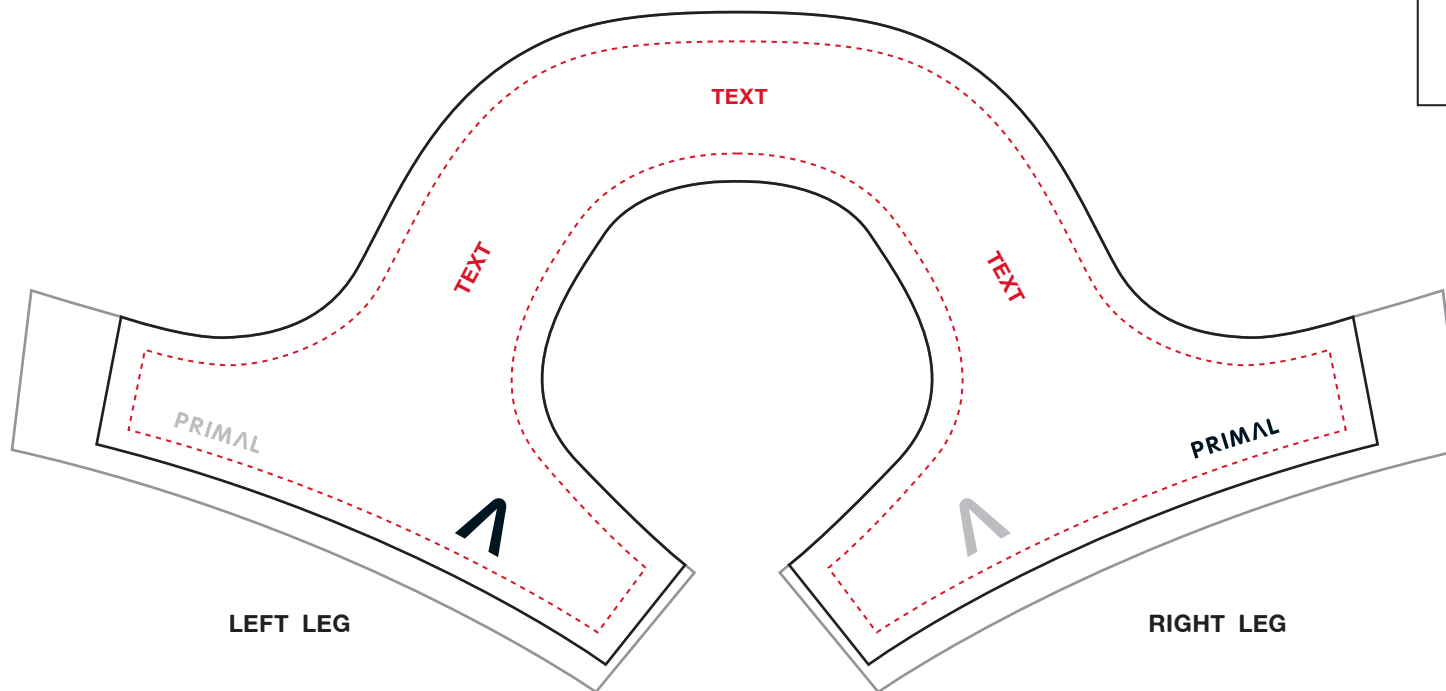

Lycra panels (in black) may not be sublimated.

- To ensure the highest printed quality, provide artwork in vector form.
- All text must be outlined.
- Artwork cannot cross seams/panels.
- Provide pantone colors if possible. You may use as many as needed for your artwork.

PANTONE COLORS:

- PMS ___ 
- PMS ___ 
- PMS ___ 
- PMS ___ 
- PMS ___ 

MASK Artwork must extend to this line.

Size Large

Safe Area If logos or essential art extend past the red line they may be cutoff on smaller sizes.