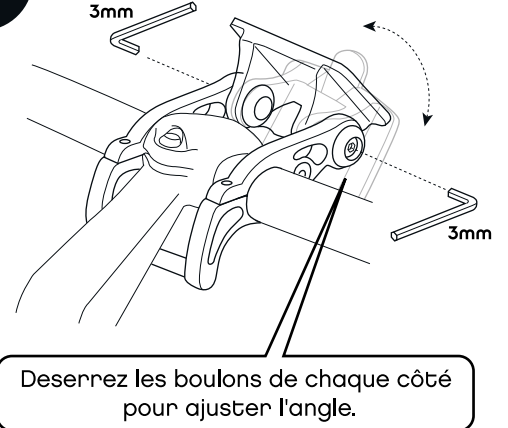

1 22.2mm/25.4mm/26.0mm/28.6mm

1 31.8mm

2

3

4

5

*Apply clear tape to avoid scratching the handlebar

1 22,2mm/25,4mm/26,0mm/28,6mm

2

3

1 31,8mm

4

5

*Appliquez du ruban transparent afin d'éviter de rayer le guidon

Charge maximale de 5 kg