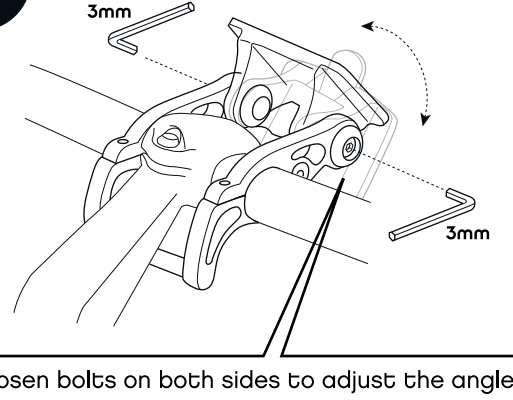

1 22.2mm/25.4mm/26.0mm/28.6mm

1 31.8mm

2

3

4

5

*Apply clear tape to avoid scratching the handlebar

1 22,2mm/25,4mm/26,0mm/28,6mm

2

3

1 31,8mm

4

5

*Appliquez du ruban transparent afin d'éviter de rayer le guidon

Charge maximale de 5 kg