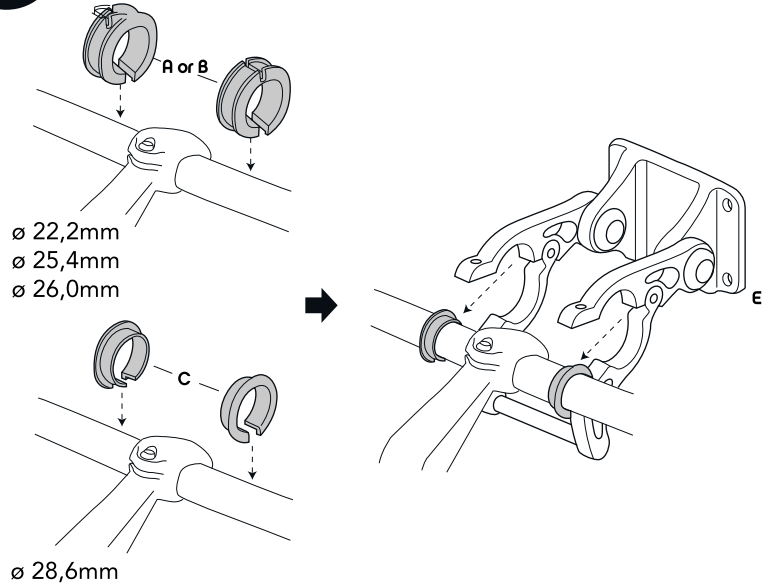

1 22.2mm/25.4mm/26.0mm/28.6mm

1 31.8mm

2

3

4

5

*Apply clear tape to avoid scratching the handlebar

1 22,2mm/25,4mm/26,0mm/28,6mm

2

3

1 31,8mm

4

5

*Appliquez du ruban transparent afin d'éviter de rayer le guidon

Charge maximale de 5 kg