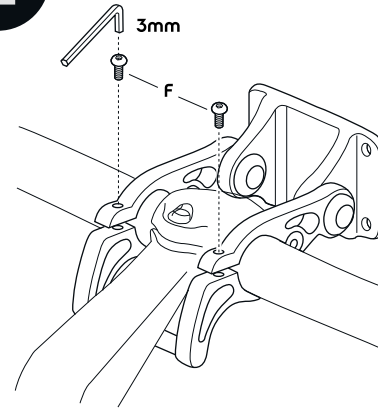

1 22.2mm/25.4mm/26.0mm/28.6mm

1 31.8mm

2

3

4

5

*Apply clear tape to avoid scratching the handlebar

1 22,2mm/25,4mm/26,0mm/28,6mm

2

3

1 31,8mm

4

5

*Appliquez du ruban transparent afin d'éviter de rayer le guidon

Charge maximale de 5 kg