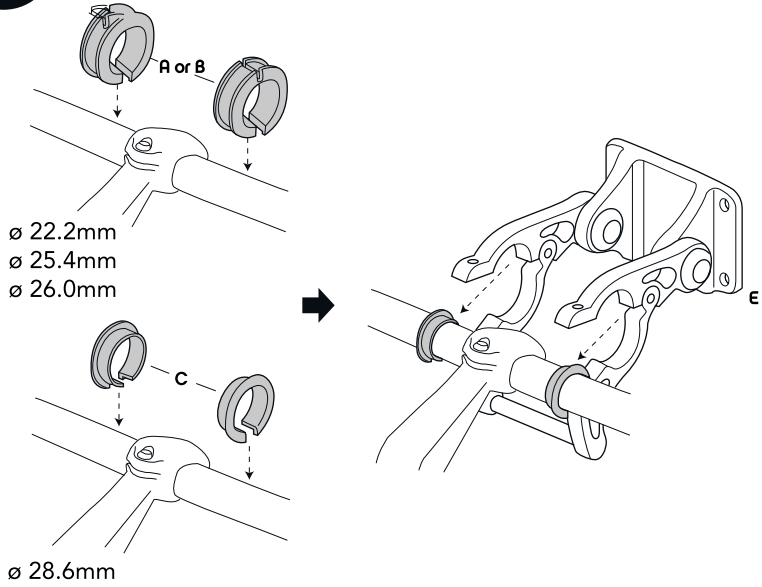

1 22.2mm/25.4mm/26.0mm/28.6mm

1 31.8mm

2

3

4

5

*Apply clear tape to avoid scratching the handlebar

1 22,2mm/25,4mm/26,0mm/28,6mm

2

3

1 31,8mm

4

5

*Appliquez du ruban transparent afin d'éviter de rayer le guidon

Charge maximale de 5 kg