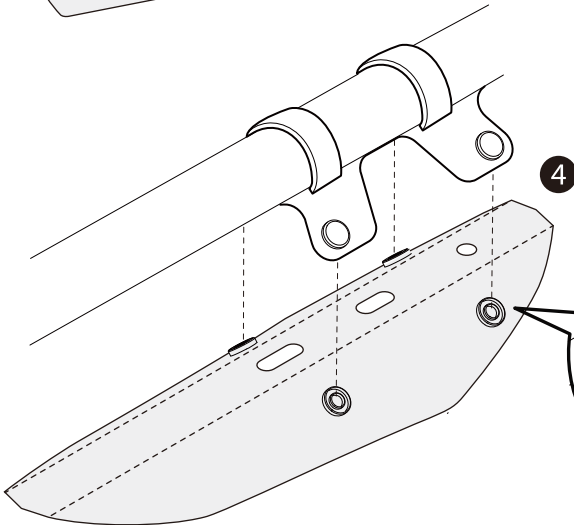

_origami fender™ | front

portland designworks

(info@ridepdw.com)
p. 503.234.7257