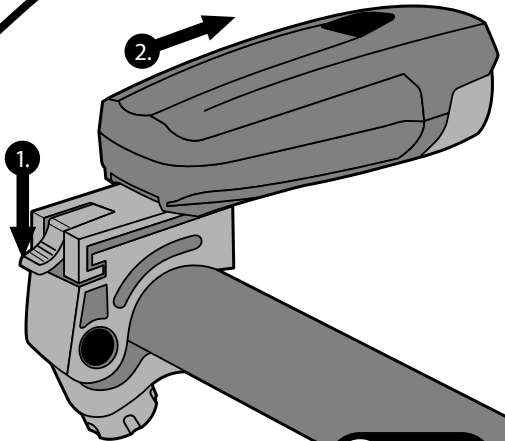

_mission control™ bracket

→ (p. 503.234.7257 | info@ridepdw.com | ridepdw.com)