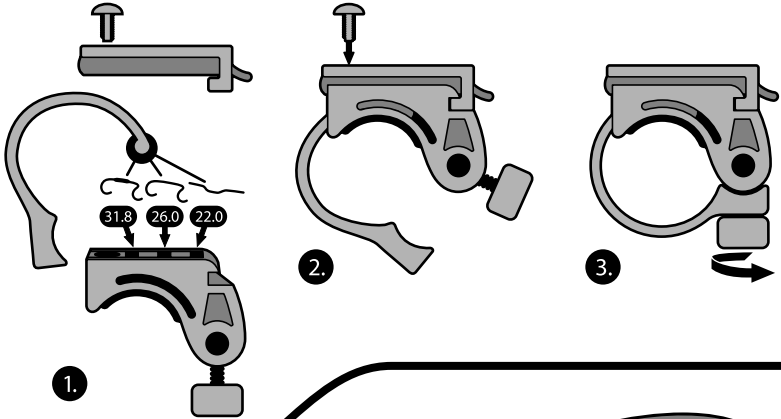

_mission control™ bracket

→ (p. 503.234.7257 | info@ridepdw.com | ridepdw.com)