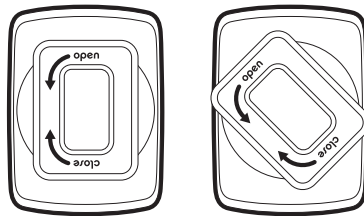

Operation

- To turn on and off, **DOUBLE** click the lens.
- With your light turned on, you can click through ON, Pulse, and Flash modes.

Battery Replacement

- Turn battery cover counterclockwise 45°.
- Pull battery cover off and replace 2x CR2032 batteries.