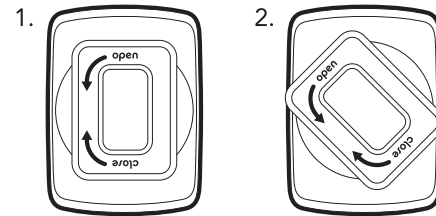

Remplacement des batteries