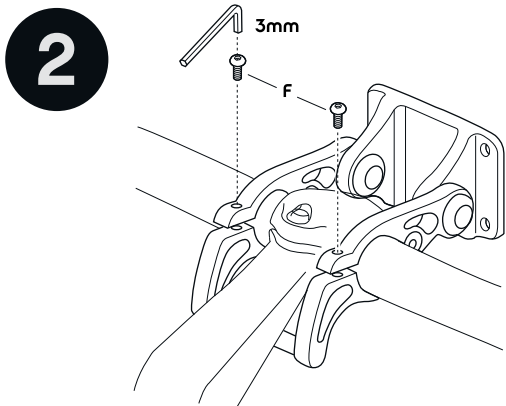

Bundle Roll™

1 22.2mm/25.4mm/26.0mm/28.6mm

1 31.8mm

*Apply clear tape to avoid scratching the handlebar

Pro Tip: For "H" style bars angle the bracket all the way down so it fits under the front of the bar.

Remove outer adjustment knobs to change the angle of the bracket.