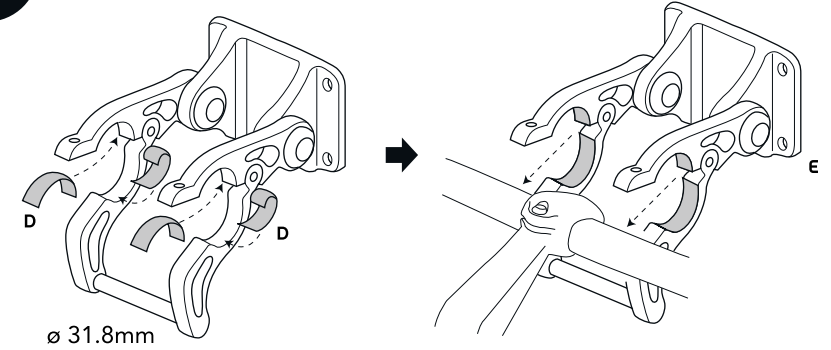

Bundle Roll™

1 22.2mm/25.4mm/26.0mm/28.6mm

1 31.8mm

*Apply clear tape to avoid scratching the handlebar

Pro Tip: For "H" style bars angle the bracket all the way down so it fits under the front of the bar.

Remove outer adjustment knobs to change the angle of the bracket.