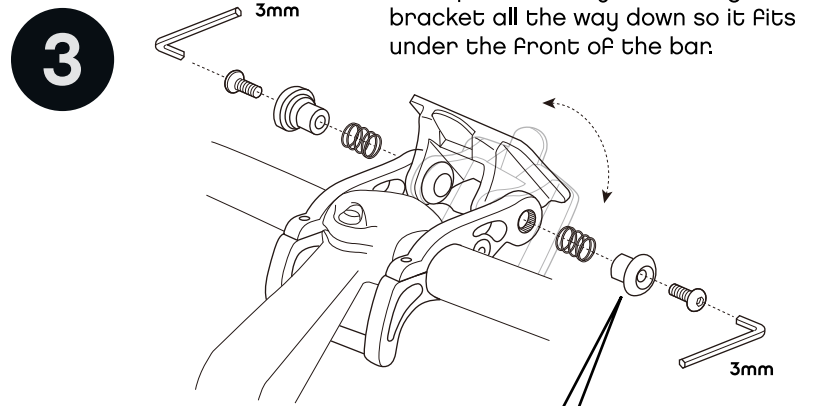

Bundle Roll™

1 22.2mm/25.4mm/26.0mm/28.6mm

1 31.8mm

*Apply clear tape to avoid scratching the handlebar

Pro Tip: For "H" style bars angle the bracket all the way down so it fits under the front of the bar.

Remove outer adjustment knobs to change the angle of the bracket.