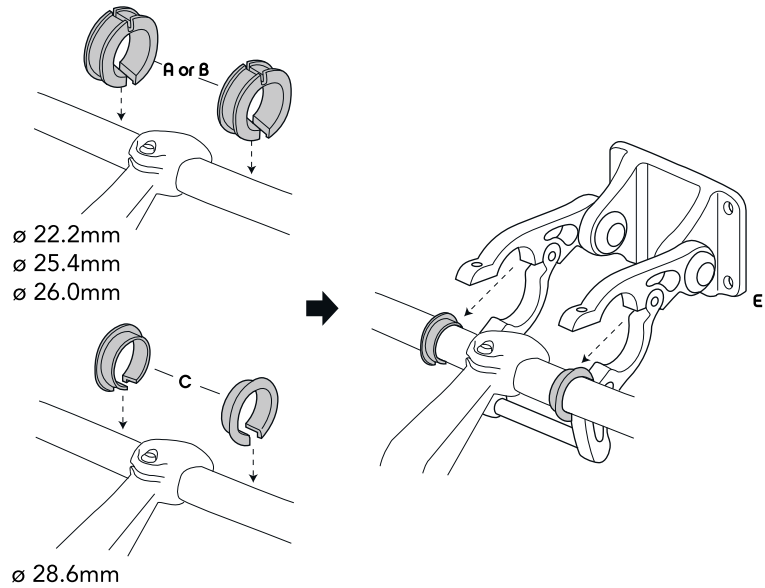

Bundle Roll™

1 22.2mm/25.4mm/26.0mm/28.6mm

1 31.8mm

*Apply clear tape to avoid scratching the handlebar

Pro Tip: For "H" style bars angle the bracket all the way down so it fits under the front of the bar.

Remove outer adjustment knobs to change the angle of the bracket.