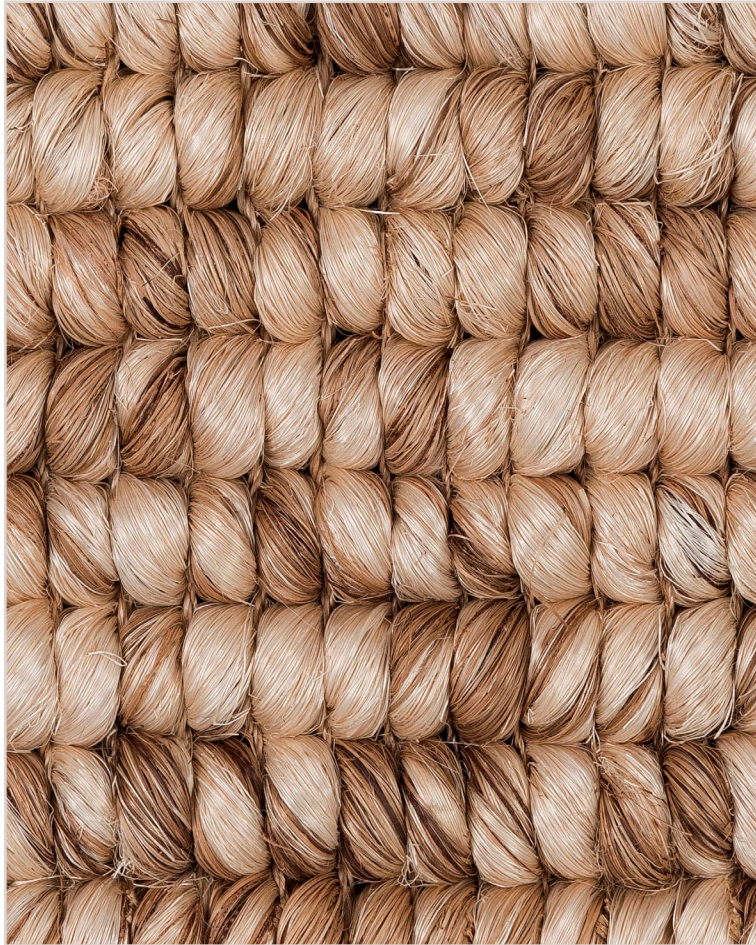

ZAMBALES

MERIDA

COCONUT

Colors shown may differ slightly from actual product. Refer to a physical sample for true color representation. Talk to our project team about custom finishing options. Due to the nature of handmade rugs, please be advised that there might be slight variances in color and size. Standard allowable variance is 3.5% of the overall size of the rug.

IMAGE ABOVE REPRESENTS A MAGNIFIED VIEW

CONSTRUCTION	HAND WOVEN	USAGE	RESIDENTIAL
FIBER CONTENT	100% ABACA	LEAD TIME	16 WEEKS
MAX WIDTH	29'8" X 42'	BACKING	NONE
PATTERN REPEAT	N/A	MADE IN	PHILIPPINES