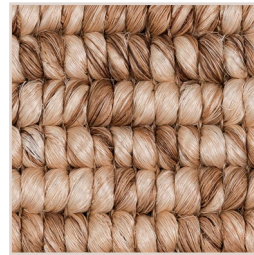

ZAMBALES

MERIDA

COCONUT

Colors shown may differ slightly from actual product. Refer to a physical sample for true color representation. Talk to our project team about custom finishing options. Due to the nature of handmade rugs, please be advised that there might be slight variances in color and size. Standard allowable variance is 3.5% of the overall size of the rug.

IMAGE ABOVE REPRESENTS A MAGNIFIED VIEW

CONSTRUCTION	HAND WOVEN	USAGE	RESIDENTIAL
FIBER CONTENT	100% ABACA	LEAD TIME	16 WEEKS
MAX WIDTH	29'8" X 42'	BACKING	NONE
PATTERN REPEAT	N/A	MADE IN	PHILIPPINES