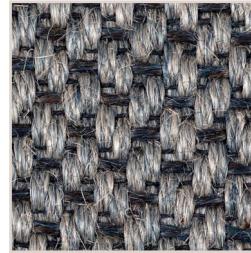

TONGA

MERIDA

IMAGE ABOVE REPRESENTS A MAGNIFIED VIEW

DEEP SEA

SANDBAR

SEA SPRAY

Colors shown may differ slightly from actual product. Refer to a physical sample for true color representation. Talk to our project team about custom finishing options.

CONSTRUCTION	WOVEN	USAGE	LIGHT CONTRACT
FIBER CONTENT	100% SISAL	LEAD TIME	2 WEEKS
MAX WIDTH	13'1"	BACKING	LATEX
PATTERN REPEAT	N/A	MADE IN	BELGIUM