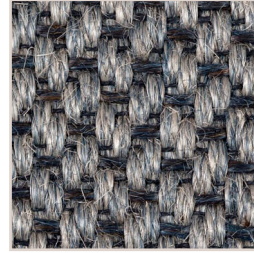

TONGA

IMAGE ABOVE REPRESENTS A MAGNIFIED VIEW

DEEP SEA

SANDBAR

SEA SPRAY

Colors shown may differ slightly from actual product. Refer to a physical sample for true color representation. Talk to our project team about custom finishing options.

CONSTRUCTION	WOVEN	USAGE	LIGHT CONTRACT
FIBER CONTENT	100% SISAL	LEAD TIME	2 WEEKS
MAX WIDTH	13'1"	BACKING	LATEX
PATTERN REPEAT	N/A	MADE IN	BELGIUM