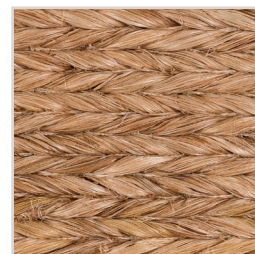

SAMAR

MERIDA

IMAGE ABOVE REPRESENTS A MAGNIFIED VIEW

COCONUT

NUTMEG

Colors shown may differ slightly from actual product. Refer to a physical sample for true color representation. Talk to our project team about custom finishing options. Due to the nature of handmade rugs, please be advised that there might be slight variances in color and size. Standard allowable variance is 3.5% of the overall size of the rug.

CONSTRUCTION	HAND WOVEN	USAGE	RESIDENTIAL
FIBER CONTENT	100% ABACA	LEAD TIME	16 WEEKS
MAX WIDTH	29'8" X 42'	BACKING	NONE
PATTERN REPEAT	N/A	MADE IN	PHILIPPINES