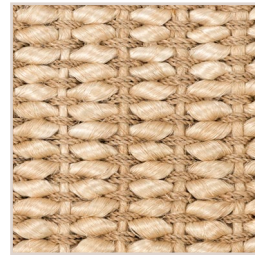

CULASI

MERIDA

IMAGE ABOVE REPRESENTS A MAGNIFIED VIEW

PEARL

Colors shown may differ slightly from actual product. Refer to a physical sample for true color representation. Talk to our project team about custom finishing options. Due to the nature of handmade rugs, please be advised that there might be slight variances in color and size. Standard allowable variance is 3.5% of the overall size of the rug.

CONSTRUCTION	HAND WOVEN	USAGE	RESIDENTIAL
FIBER CONTENT	100% ABACA	LEAD TIME	16 WEEKS
MAX SIZE	29'8" X 42'	BACKING	NONE
PATTERN REPEAT	N/A	MADE IN	PHILIPPINES