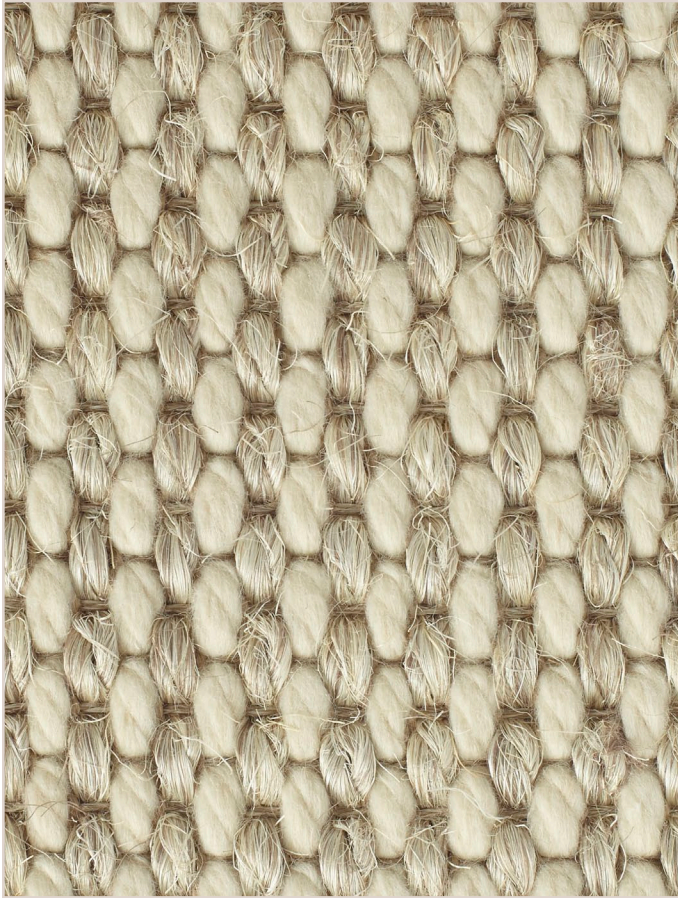

CORTINA

IMAGE ABOVE REPRESENTS A MAGNIFIED VIEW

ALPINE

AVALANCHE

BLACK DIAMOND

GLADES

MINERAL

PLATINUM

Colors shown may differ slightly from actual product. Refer to a physical sample for true color representation. Talk to our project team about custom coloring options.

CONSTRUCTION	WOVEN	USAGE	RESIDENTIAL
FIBER CONTENT	60% SISAL & 40% WOOL	LEAD TIME	2 WEEKS
MAX WIDTH	13'1"	BACKING	LATEX
PATTERN REPEAT	N/A	MADE IN	BELGIUM