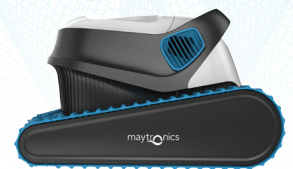

Exceptional Experience

Dolphin™

S200

Choose the highest performing robot for your pool

Experience superior Dolphin S pool cleaning, with this basic robot.

Dolphin S 200 is the pool cleaning robot that anyone can handle - thanks to its ultra-light weight and fast water release. It effectively cleans the floor, walls and waterline, for sparkling results every time.

- Easy-Clean Net basket with choice of ultra-fine filters**: An icon showing a net basket with a '+4' symbol, indicating the number of filter layers.
- Quick water release**: An icon showing water being released from the bottom of the robot.
- Active Brushing Effective scrubbing and cleaning**: An icon showing the robot's brush scrubbing a surface.
- PowerStream Mobility System enhanced navigation and pool coverage**: An icon showing the robot's navigation system with arrows indicating movement.
- Easy to lift and handle**: An icon showing a feather, representing the robot's lightweight design.
- Fast Fix, easy repair**: An icon showing a wrench and a screwdriver, representing the ease of maintenance.