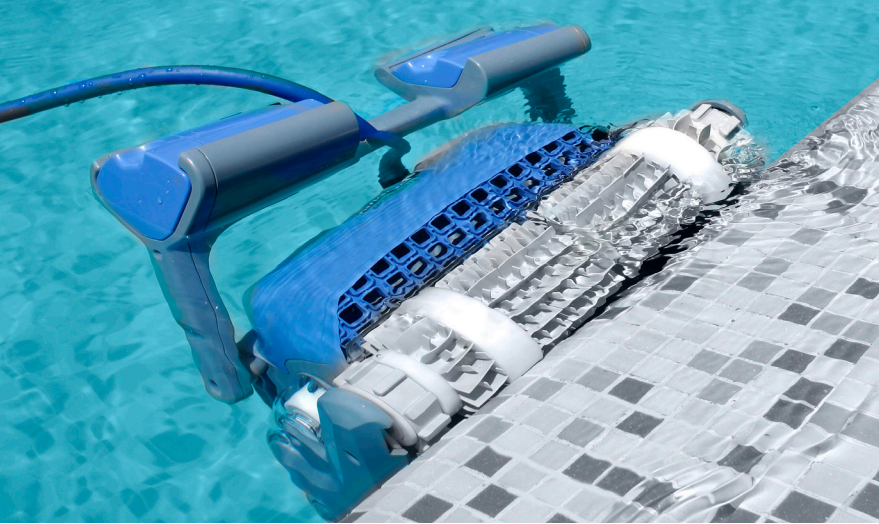

Visit MaytronicsUS.com to get started!

About Maytronics

Nobody knows robotic pool cleaners like Maytronics – the company behind top-selling Dolphin robots.

For more than 30 years, we have been developing robotic cleaning solutions for

The Dolphin Difference

The Dolphin Supreme family of robotic cleaners was designed with the pool owner in mind – powerful performance coupled with Dolphin exclusive features that you won't find in any other cleaner! Real solutions for real pool challenges.

It's a difference that you can see

The Dolphin scrubs pool surfaces and vacuums away debris, leaving you with a sparkling clean pool.

It's a difference you can feel

Every time you get in the pool, feel confident knowing that you have chosen an environmentally-friendly, cost-effective solution for clean, healthy water.