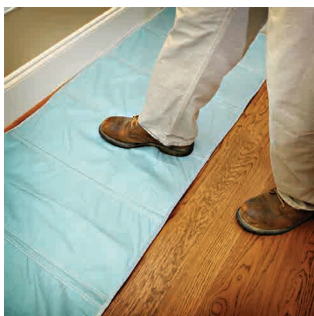

## EASY FOLD. EASY STORAGE.

Trimaco's new Quick Drop is an easy to use folding mat. Simply drop, kick into place and start painting! Made of coated fabric, Quick Drop is absorbent and leak resistant to paints, stains, solvents and more. Perfect for touch ups, punch lists and smaller projects, this durable dropcloth fits in hard to reach spaces and works great on countertops, carpet, hardwoods, vinyl and tile floors. Use time and time again simply folding in between jobs for easy storage.

**LEAK RESISTANT PROTECTION**

**ABSORBENT BLUE FABRIC AVOIDS TRACKING**

**BETTER PROTECTION THAN CANVAS**

**TEAR RESISTANT, DURABLE & REUSABLE**

**NON-SLIP, THICK FOAM PADDING**

**EASY ON THE KNEES!**

Item #	Case Pk	Size
90027	4	2'x7'