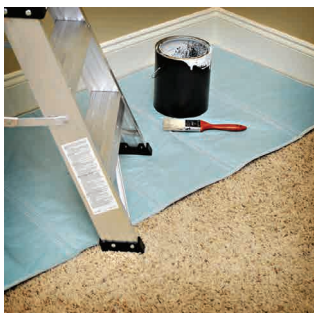

# QUICK DROP

PROFESSIONAL GRADE FOLDING DROP CLOTH

**TRIMACO**  
SAVE TIME + SAVE MONEY

**TRIMACO**

# QUICK DROP

PROFESSIONAL GRADE FOLDING DROPCLOTH

## EASY FOLD. EASY STORAGE.

Trimaco's new Quick Drop is an easy to use folding mat. Simply drop, kick into place and start painting! Made of coated fabric, Quick Drop is absorbent and leak resistant to paints, stains, solvents and more. Perfect for touch ups, punch lists and smaller projects, this durable dropcloth fits in hard to reach spaces and works great on countertops, carpet, hardwoods, vinyl and tile floors. Use time and time again simply folding in between jobs for easy storage.