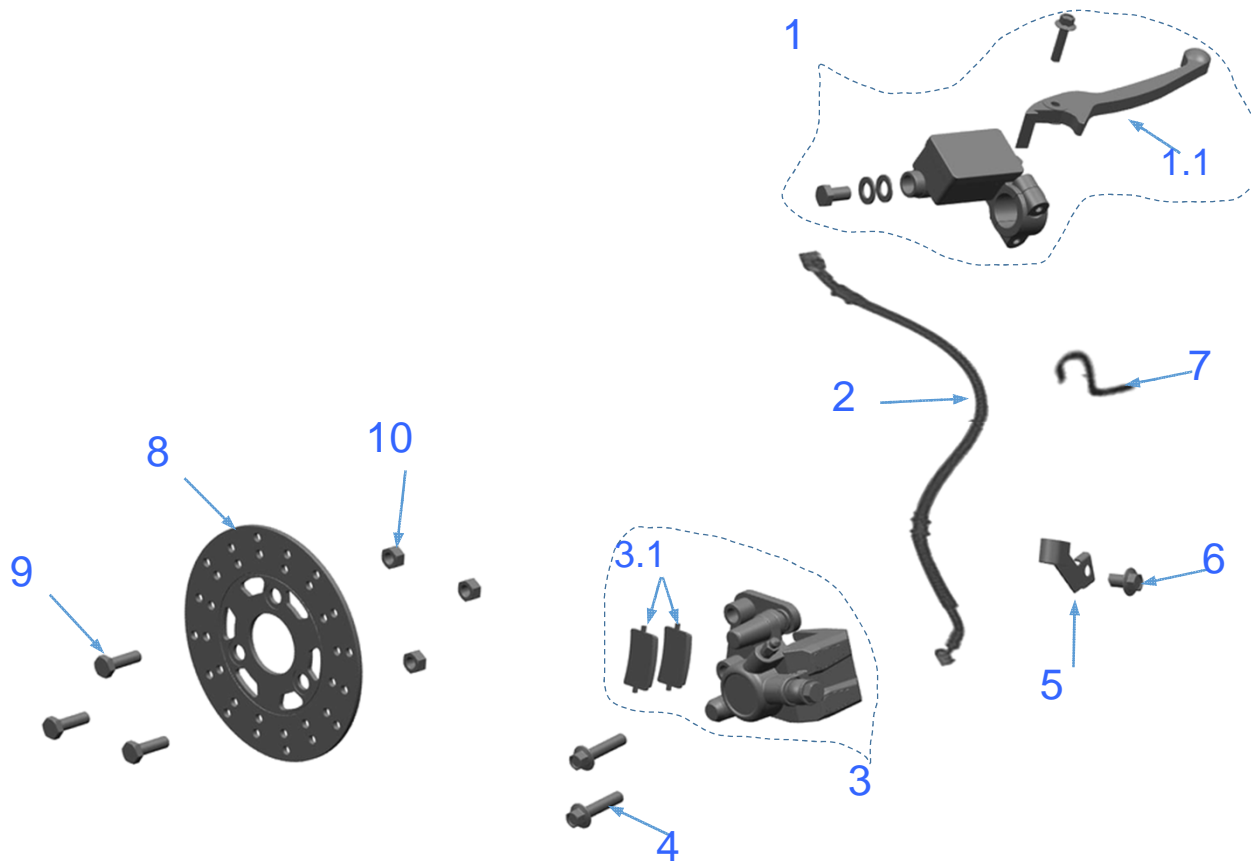

FRONT BRAKE ASSY.

A	50-10007-00	Front Disc Brake Assy			
1	50-10008-00	Master Cylinder, Front Brake			
1.1	50-10009-00	Lever, Brake Front (Right)			
2	50-10010-00	Hose, Brake Front			
3	50-10011-00	Caliper, Front Brake			
3.1	50-10012-00	Front Brake Pad s (2pcs)			
4	90-10250-00	Bolt, Flanged Green (M8 x 32)			
5	90-10251-00	Clamp, Brake Hose Front Lower			
6	90-10247-00	Bolt, Flanged Green 8mm Hex Head (M6 x 12)			
7	90-10252-00	Clamp, Brake Hose Front Upper			
8	50-10013-00	Disc, Brake			
9	90-10253-00	Bolt, Socket Button Head Green (M8)			
10	90-10254-00	Nut, Flanged Locking Green (M8)