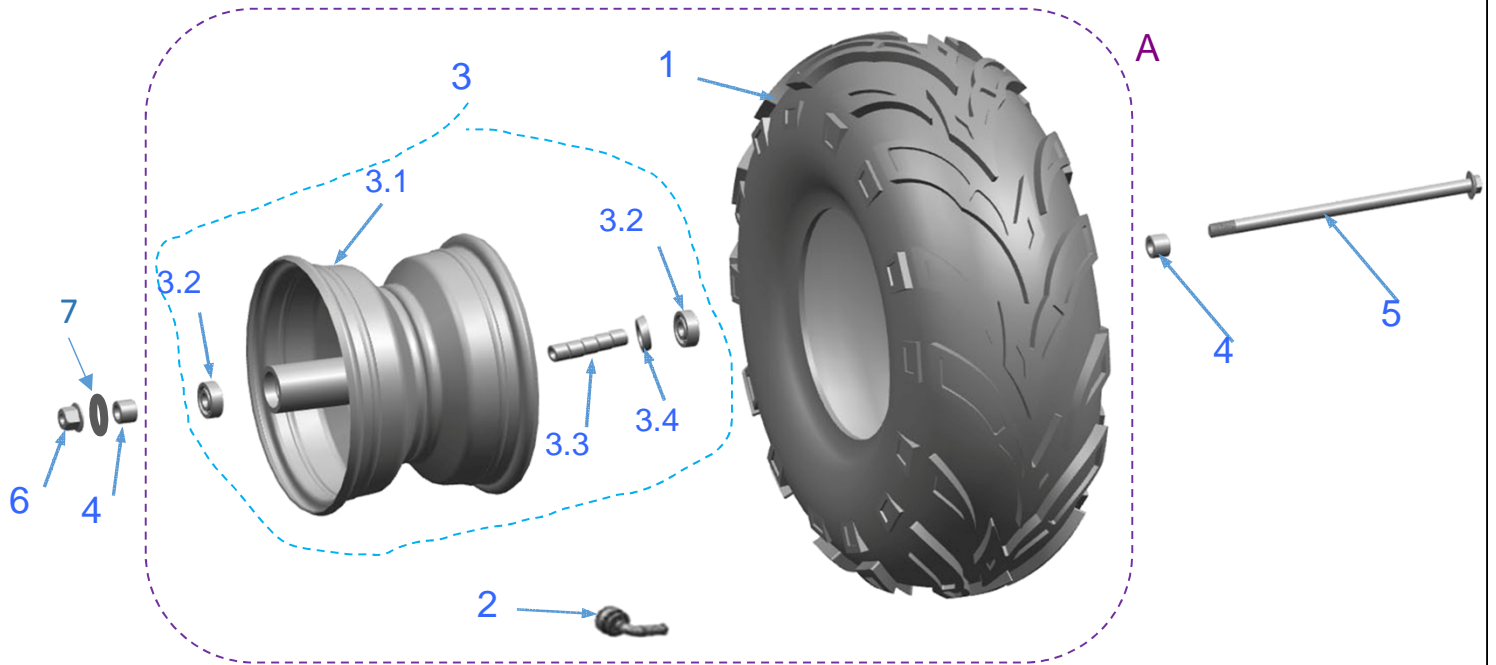

FRONT WHEEL

A	30-10030-00	Whee/Tire Assy, Front			
1	30-10029-00	Tire, 19 x 8 - 7 Off Road			
2	30-10033-00	Valve, Tubeless Rim 90 deg			
3	90-10034-00	Wheel Assy, Front			
3.1	90-10035-00	Wheel Only, Front			
3.2	90-10222-00	Bearing, Ball 6201-2RS			
3.3	90-10231-00	Spacer, Inner Wheel Front MM-B212			
3.4	90-10233-00	Ring, Rubber For inner wheel Spacer			
4	90-10230-00	Spacer (12 IDx20 ODx14 L)			
5	90-10229-00	Bolt, Flanged Green (M12x1.25x312mm)			
6	90-10228-00	Nut, Flanged Locking Green 17mm Head (M12x1.25)			
7	90-10273-00	Washer, Flat Green M12