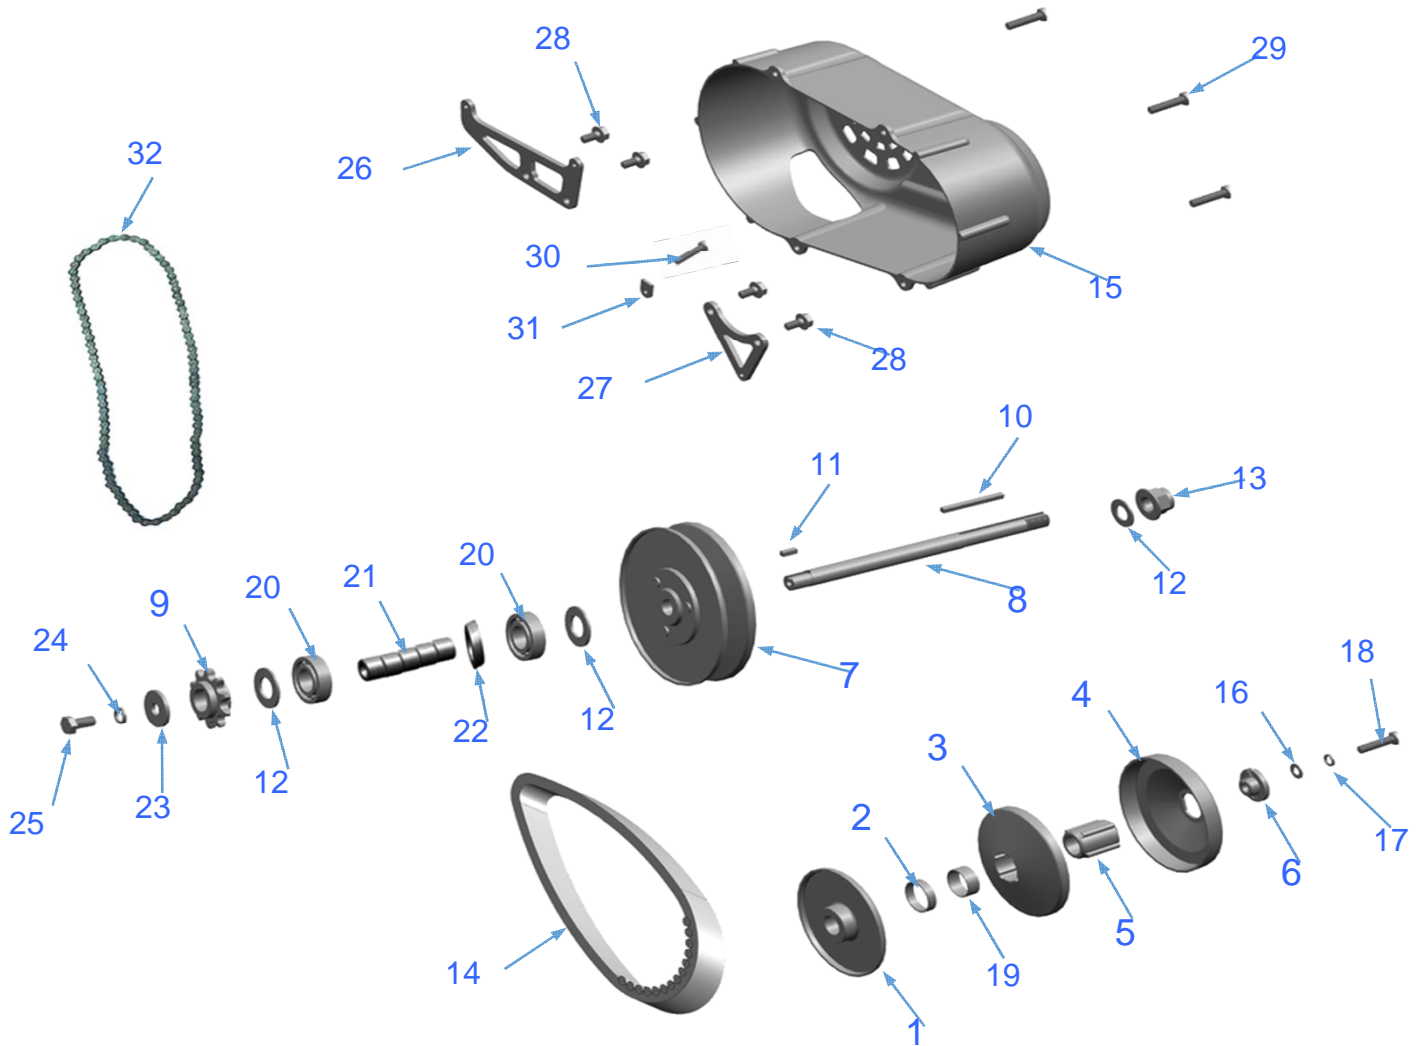

CVT KIT

A	40-10025-00	CVT Set			
1	40-10026-00	Pulley Assy., Drive, (Front) (CVT)			
2	40-10020-00	Bushing, Copper CVT			
3	27330-30M00	Fall Block Set			
4	27340-30M00	Cam			
5	27350-30M00	Axle Ring			
6	27360-30M00	Buckle Bushing			
7	40-10027-00	Pulley Assy., Driven (Rear) (CVT)			
8	40-10028-00	Axle, CVT Output			
9	40-10024-00	Sprocket, Drive #40 10T (Front)			
10	90-10238-00	Key, (5 x 5 x 62)			
11	90-10239-00	Key, (5 x 5 x 15)			
12	90-10240-00	Washer, Zinc (16 x 30 x 2)			
13	90-10241-00	Nut, Flanged Nylon Locking (M16 x 1.5)			
14	40-10019-00	Belt, CVT