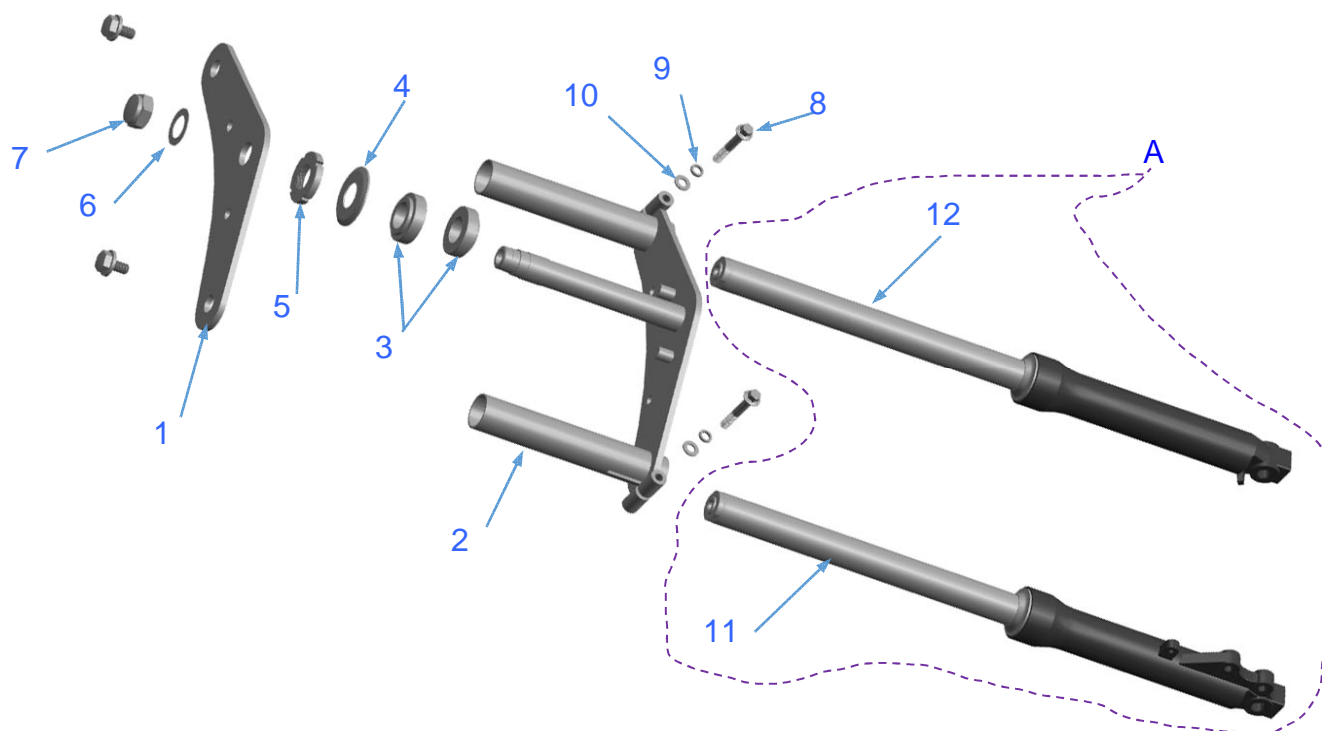

## FRAME

1	10-10049-00	Frame, MM-B212			
2	10-10045-00	Footrest, Left			
3	10-10046-00	Footrest, Right			
4	90-10208-00	Spring, Return Left			
5	90-10209-00	Spring, Return Right			
6	90-10210-00	Pin, Clevis M8 x 40 Green			
7	90-10029-01	Washer, Flat M8 Green			
8	90-10211-00	Pin, Cotter Zinc M3.2 x 20			
9	10-10047-00	Stand, Side Black MM-B212			
10	90-10207-00	Spring, Side Stand			
11	90-10212-00	Bolt, Special Side Stand Green			

## HANDLE BAR

1	60-10033-00	Handlebar, Black			
2	90-10213-00	Clamp, Upper Handlebar			
3	90-10214-00	Clamp, Lower Handlebar			
4	90-10216-00	Bolt, M10/1.5 x 30 Zinc (14mm Head)			
5	90-10113-00	Nut, Flanged Zinc M10/1.5			
6	90-10217-00	Bolt, Socket Head Green M8 x 25			
7	90-10215-00	Washer, Rubber M10			
8	60-10002-00	Grip, Left			
9	60-10034-00	Grip, Right w/Throttle Tube			
10	60-10007-01	Throttle Housing Plain			
11	70-10024-00	Switch, Engine Stop			
12	70-10025-00	Switch, Headlight			

## FRONT SUSPENSION

1+2	10-10052-00	Clamp Assy., Triple Upper and Lower			
1	10-10053-00	Clamp, Triple Upper			
2	10-10054-00	Clamp, Triple Lower			
3	90-10218-00	Bearing Assy., Tapered			
4	90-10225-00	Washer, Steering Stem Zinc			
5	90-10219-00	Nut, Steering Stem			
6	90-10226-00	Washer, Steering Nut Zinc			
7	90-10227-00	Nut, Cap Steering Stem Chrome			
8	90-10196-01	Bolt, Flanged Green (M8x1.25x50)			
9	90-10033-01	Washer, Split Green (M8)			
10	90-10029-01	Washer, Flat Green (M8)			
A	51100-30M00-010	Front Shock Absorber Assy			
11	10-10050-00	Fork Assy., Front Left			
12	10-10051-00	Fork Assy., Front Right			
12..1	90-10220-00	Oil Seal			

## OTHER PARTS

1	35122-14A00	Cushion			
2	90-10034-01	Bolt, Flanged Green (M8 x 40)			
3	90-10254-00	Nut, Flanged Locking Green (M8)			
4	80-10153-00	Seat Assy			
5	90-10259-00	Bolt, Flanged Green (M6 x 16)			
6	60-10035-00	Throttle Cable Assy			