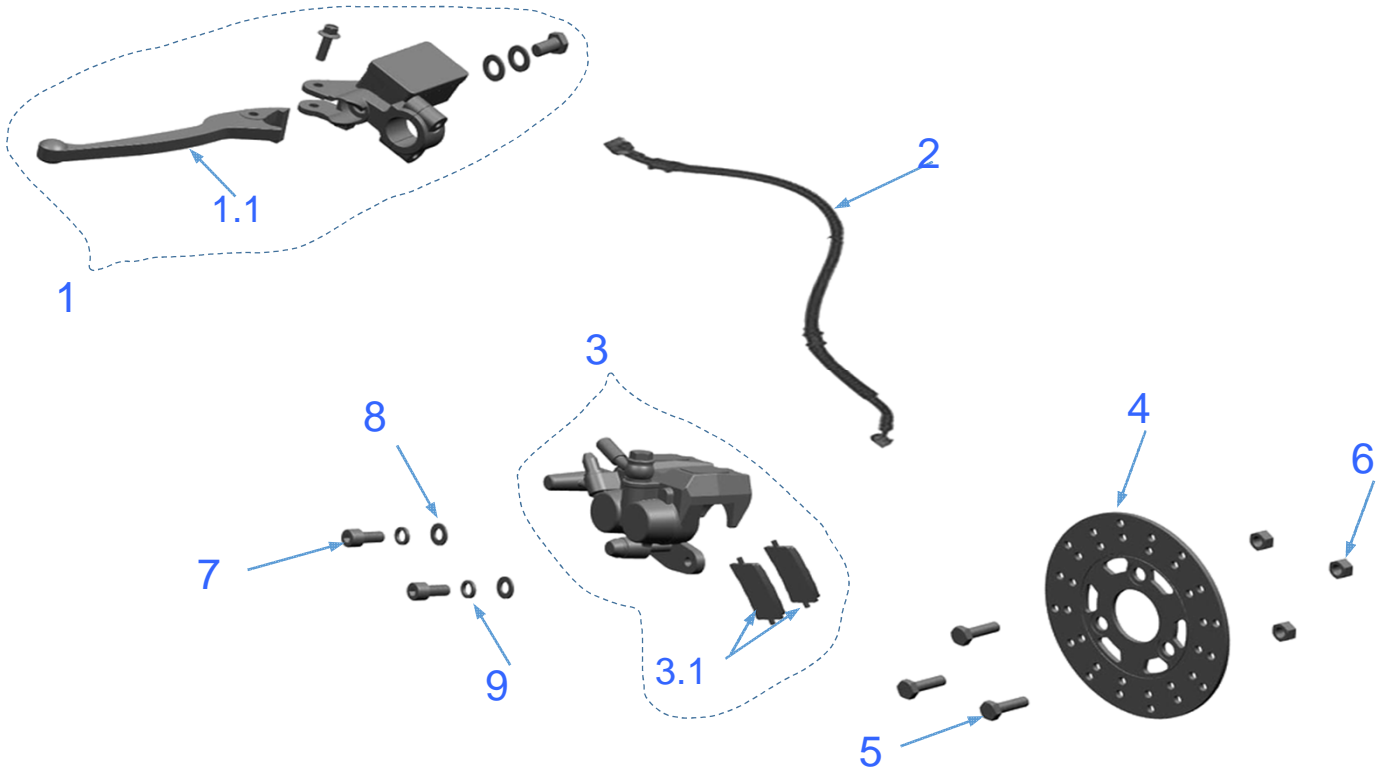

REAR BRAKE ASSY.

A	50-10014-00	Brake Assy., Rear			
1	50-10015-00	Master Cylinder, Rear Brake			
1.1	50-10016-00	Lever, Rear Brake			
2	50-10017-00	Hose, Rear Brake			
3	50-10018-00	Caliper, Rear Brake			
3.1	50-10019-00	Pads (2pcs), Brake Rear			
4	50-10013-00	Disc, Brake			
5	90-10253-00	Bolt, Socket Button Head Green (M8)			
6	90-10254-00	Nut, Flanged Locking Green (M8)			
7	90-10255-00	Bolt, Socket Head Green (M8 x 16)			
8	90-10029-01	Washer, Flat Green (M8)			
9	90-10033-01	Washer, Split Green (M8)