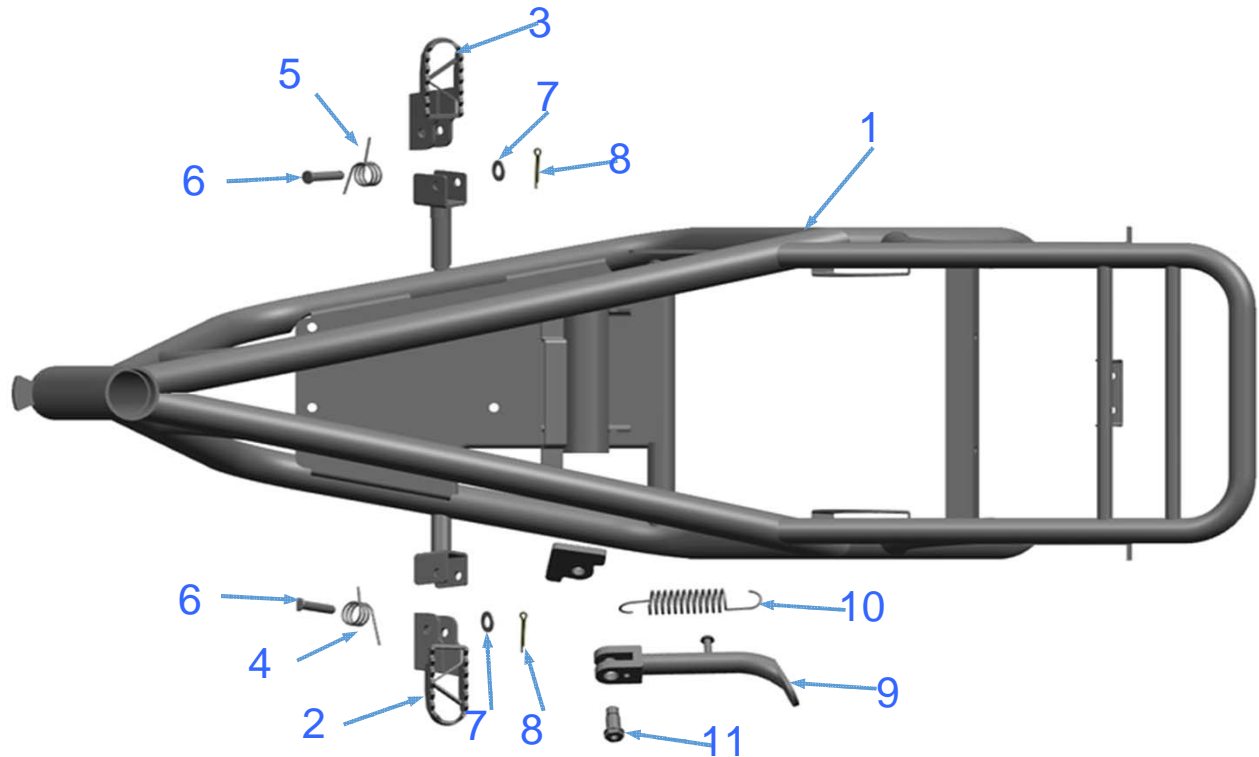

## FRAME

1	10-10049-00	Frame, MM-B212			
2	10-10045-00	Footrest, Left			
3	10-10046-00	Footrest, Right			
4	90-10208-00	Spring, Return Left			
5	90-10209-00	Spring, Return Right			
6	90-10210-00	Pin, Clevis M8 x 40 Green			
7	90-10029-01	Washer, Flat M8 Green			
8	90-10211-00	Pin, Cotter Zinc M3.2 x 20			
9	10-10047-00	Stand, Side Black MM-B212			
10	90-10207-00	Spring, Side Stand			
11	90-10212-00	Bolt, Special Side Stand Green			

## HANDLE BAR

1	60-10033-00	Handlebar, Black			
2	90-10213-00	Clamp, Upper Handlebar			
3	90-10214-00	Clamp, Lower Handlebar			
4	90-10216-00	Bolt, M10/1.5 x 30 Zinc (14mm Head)			
5	90-10113-00	Nut, Flanged Zinc M10/1.5			
6	90-10217-00	Bolt, Socket Head Green M8 x 25			
7	90-10215-00	Washer, Rubber M10			
8	60-10002-00	Grip, Left			
9	60-10034-00	Grip, Right w/Throttle Tube			
10	60-10007-01	Throttle Housing Plain			
11	70-10024-00	Switch, Engine Stop			
12	70-10025-00	Switch, Headlight			