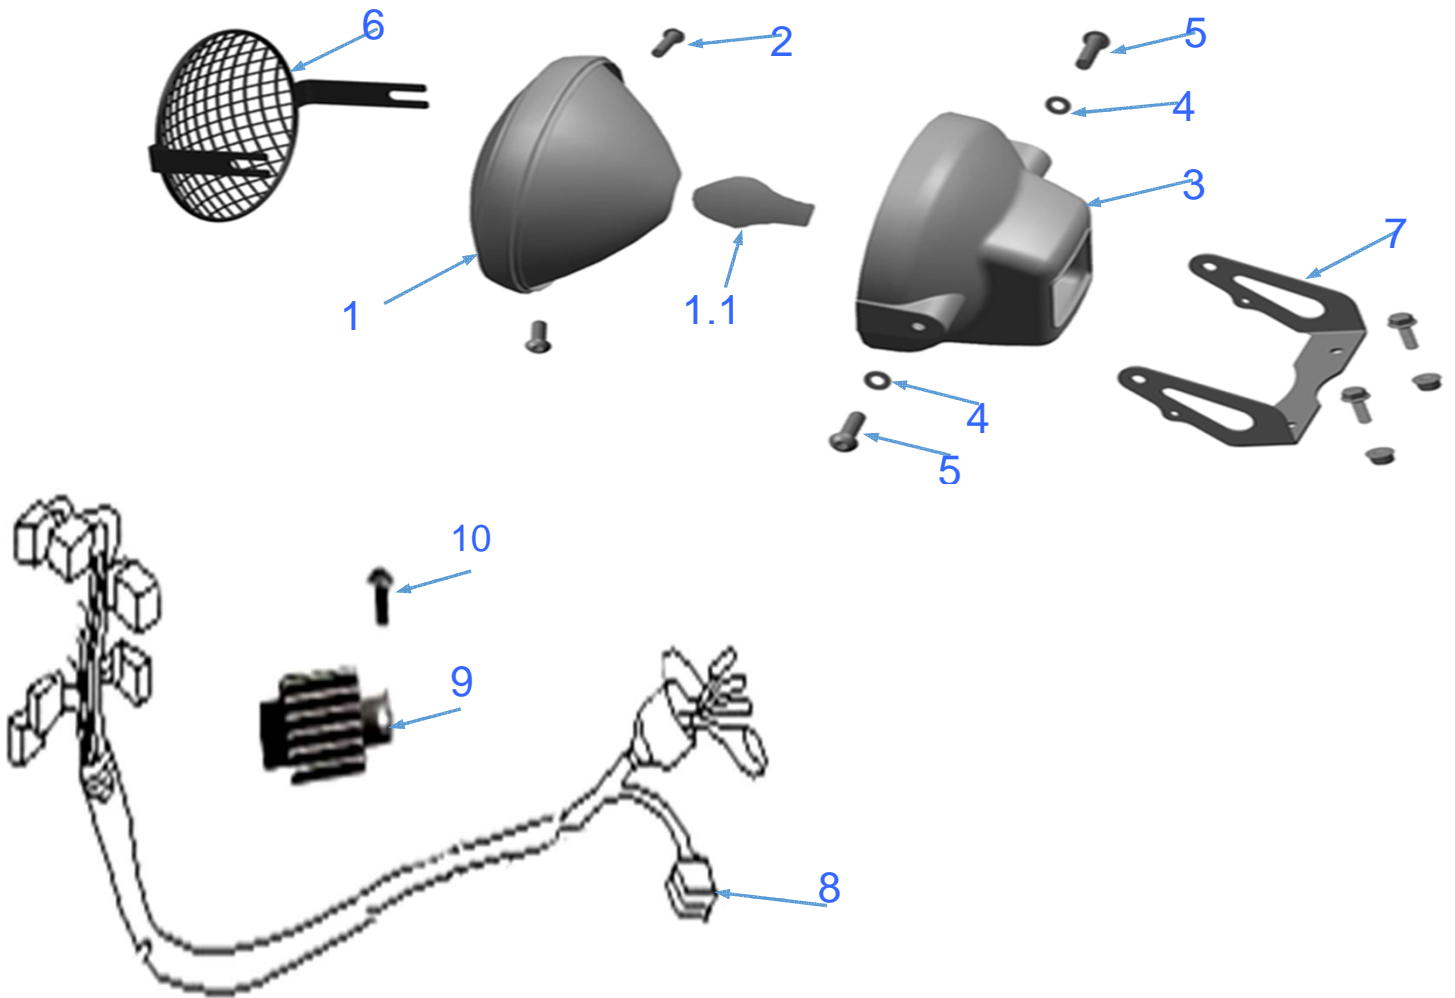

ELECTRIC COMPONENTS

1	70-10023-00	Headlight Assembly			
1.1	70-10026-00	Blub, Headlamp			
2	90-10264-00	Screw, Headlight Ring (M5 x 16)			
3	35131-30M00	Housing, Headlamp			
4	90-10256-00	Cushion, Headlamp Housing			
5	90-10257-00	Bolt, Zinc (M8 x 20)			
6	80-10154-00	Guard, Headlight			
7	10-10048-00	Bracket, Headlight			
8	70-10027-00	Wiring Harness			
9	70-10028-00	Rectifier Assy			
10	90-10247-00	Bolt, Flanged Green 8mm Hex Head (M6 x 12)