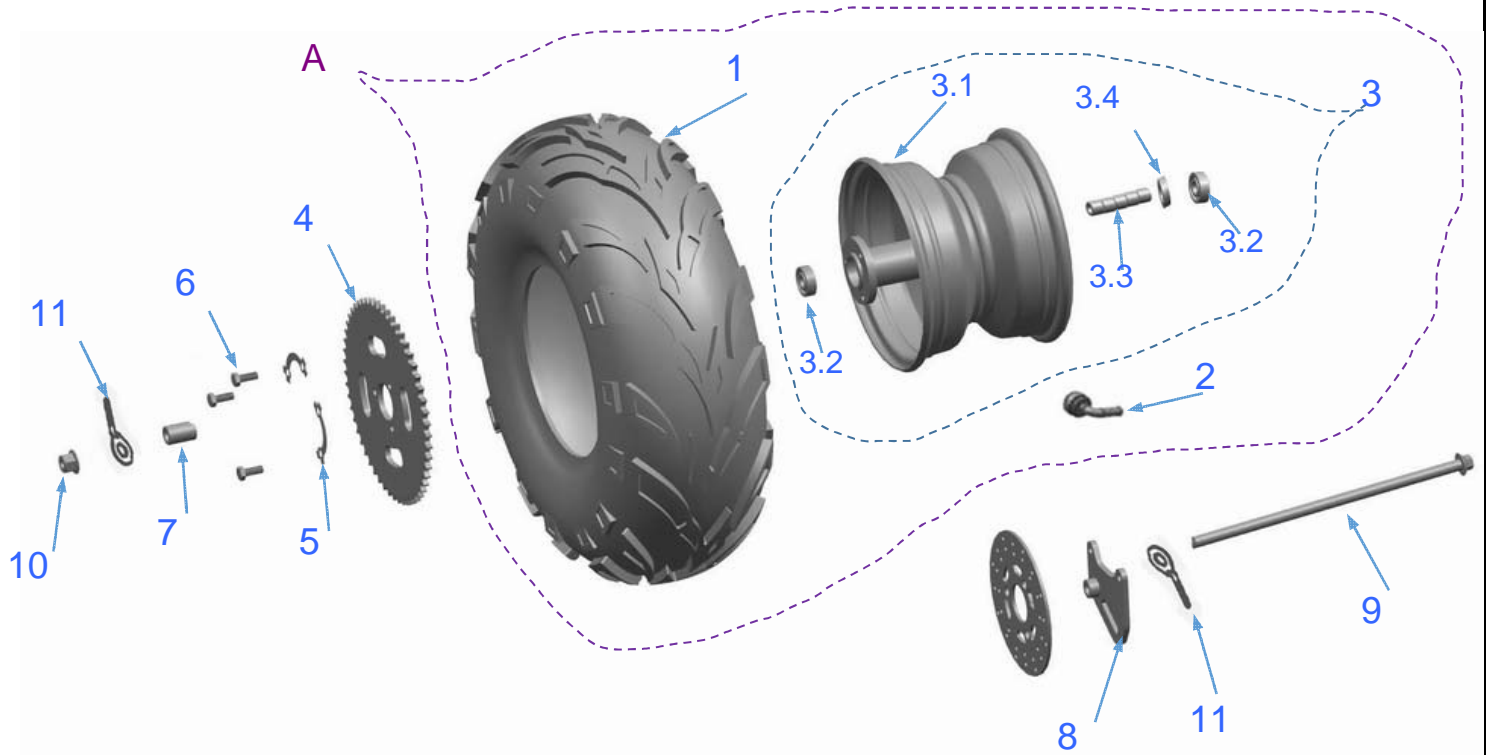

REAR WHEEL

A	65000-30M00	Wheel/Tire Assy MM-B212			
1	30-10029-00	Tire 19 x 7 - 8 Off Road			
2	30-10033-00	Valve, Tubeless Rim 90 deg			
3	30-10031-00	Wheel Assy, Rear			
3.1	30-10036-00	Wheel Only, Rear			
3.2	90-10222-00	Bearing, Ball 6201-2RS			
3.3	90-10232-00	Spacer, Inner Wheel Rear MM-B212			
3.4	90-10233-00	Ring, Rubber For inner wheel Spacer			
4	40-10021-00	Sprocket, Rear 53T #40			
5	90-10223-00	Lock Plate, Sprocket			
6	90-10234-00	Bolt, Green 14mm Hex Head (M8x20)			
7	90-10236-00	Spacer, Axle Rear Green (12 x 20 x30)			
8	10-10055-00	Bracket, Rear Caliper Mount			
9	90-10235-00	Bolt, Flanged Green M12 x 320mm)			
10	90-10228-00	Nut, Flanged Locking Green (M12x1.25)			
11	90-10224-00	Adjuster, Chain Eyelet W/Nuts, Washers			
11a	90-10018-01	Washer, Flat Green (M6)			
11b	90-10017-01	Washer, Split Green (M6)			
11c	90-10237-00	Nut, Green (M6)