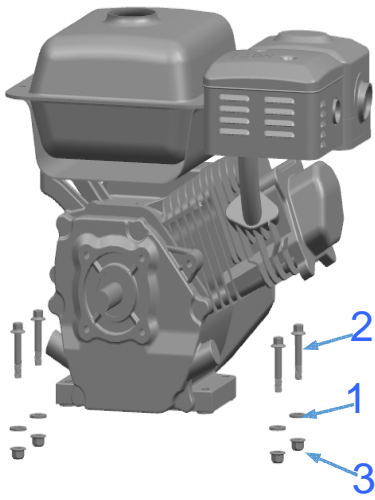

## ELECTRIC COMPONENTS

1	70-10023-00	Headlight Assembly			
1.1	70-10026-00	Blub, Headlamp			
2	90-10264-00	Screw, Headlight Ring (M5 x 16)			
3	35131-30M00	Housing, Headlamp			
4	90-10256-00	Cushion, Headlamp Housing			
5	90-10257-00	Bolt, Zinc (M8 x 20)			
6	80-10154-00	Guard, Headlight			
7	10-10048-00	Bracket, Headlight			
8	70-10027-00	Wiring Harness			
9	70-10028-00	Rectifier Assy			
10	90-10247-00	Bolt, Flanged Green 8mm Hex Head (M6 x 12)			

## OTHER PARTS

1	35122-14A00	Cushion			
2	90-10034-01	Bolt, Flanged Green (M8 x 40)			
3	90-10254-00	Nut, Flanged Locking Green (M8)			
4	80-10153-00	Seat Assy			
5	90-10259-00	Bolt, Flanged Green (M6 x 16)			
6	60-10035-00	Throttle Cable Assy			