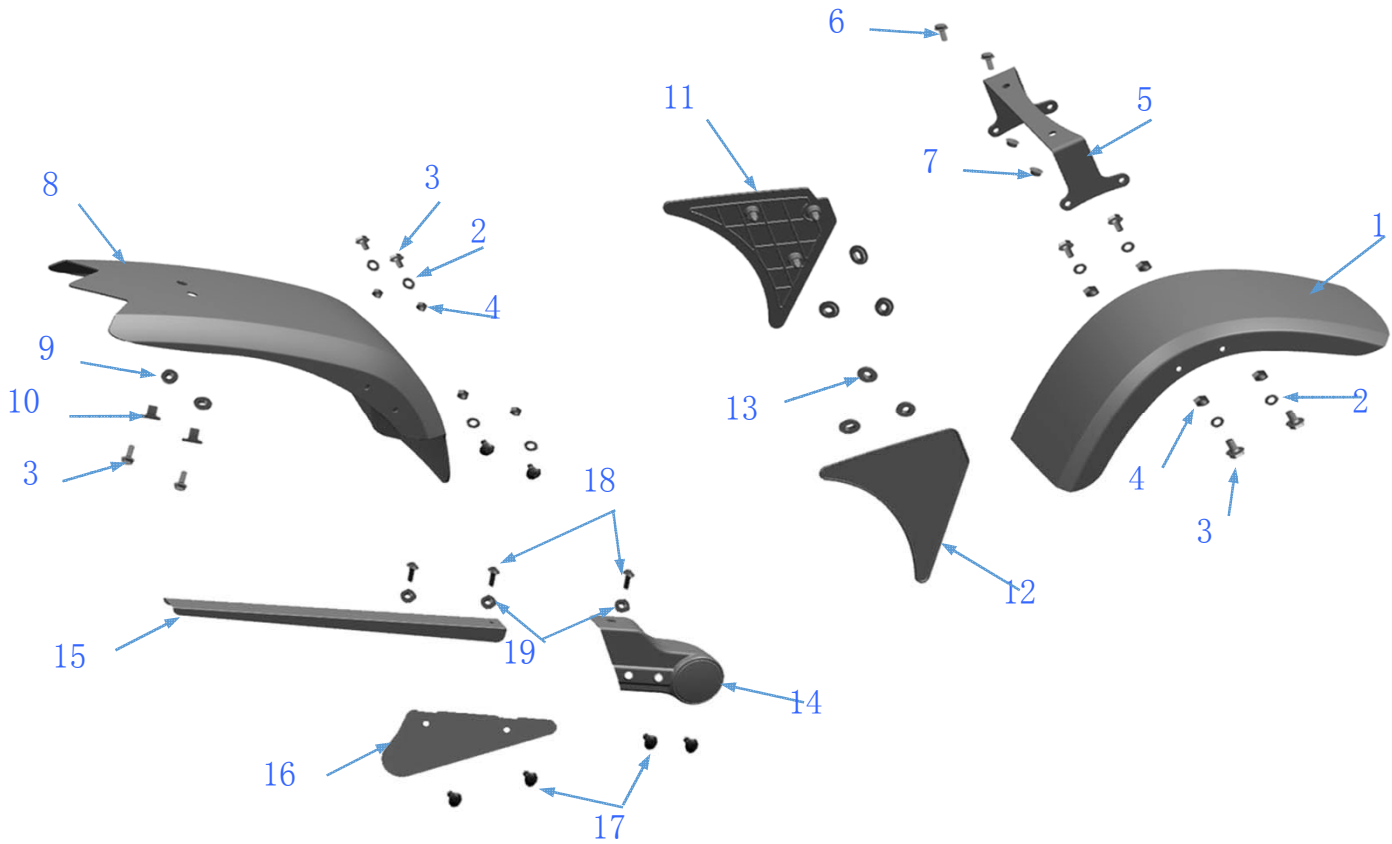

PLASTICS

1	80-10146-00	Fender, Front			
2	90-10258-00	Cushion, Rubber (M6)			
3	90-10259-00	Bolt, Flanged Green (M6 x 16)			
4	90-10249-00	Nut, Flanged Locking (M6)			
5	10-10058-00	Bracket, Fender Front			
6	90-10260-00	Bolt, Flanged Green (M8 x 25)			
7	90-10254-00	Nut, Flanged Locking Green (M8)			
8	80-10147-00	Fender, Rear			
9	90-10261-00	Grommet, Rubber Fender Rear			
10	90-10262-00	Washer, Collared Green (M6)			
11	80-10149-00	Plate, Gusset Left Plastic			
12	80-10148-00	Plate, Gusset Right Plastic			
13	47316-10H00	Grommet, Rubber Gusset Plate			
14	80-10150-00	Guard, Chain Front			
15	80-10151-00	Guard, Chain Upper			
16	80-10152-00	Guard, Chain Lower			
17	90-10265-00	Screw, Cross Pan Head Green (M6 x 10)			
18	90-10266-00	Screw, Cross Pan Head Green (M6 x 12)			
19	90-10018-01	Washer, Flat Green (M6)