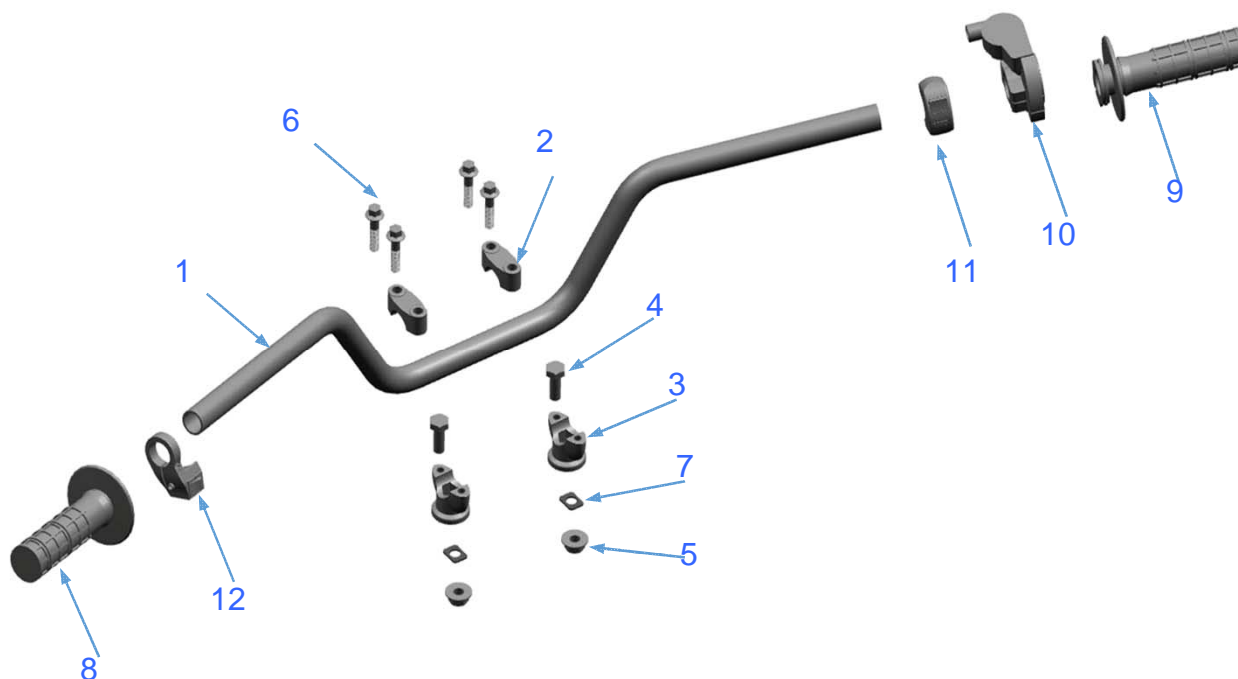

## FRAME

1	10-10049-00	Frame, MM-B212			
2	10-10045-00	Footrest, Left			
3	10-10046-00	Footrest, Right			
4	90-10208-00	Spring, Return Left			
5	90-10209-00	Spring, Return Right			
6	90-10210-00	Pin, Clevis M8 x 40 Green			
7	90-10029-01	Washer, Flat M8 Green			
8	90-10211-00	Pin, Cotter Zinc M3.2 x 20			
9	10-10047-00	Stand, Side Black MM-B212			
10	90-10207-00	Spring, Side Stand			
11	90-10212-00	Bolt, Special Side Stand Green			

## HANDLE BAR

1	60-10033-00	Handlebar, Black			
2	90-10213-00	Clamp, Upper Handlebar			
3	90-10214-00	Clamp, Lower Handlebar			
4	90-10216-00	Bolt, M10/1.5 x 30 Zinc (14mm Head)			
5	90-10113-00	Nut, Flanged Zinc M10/1.5			
6	90-10217-00	Bolt, Socket Head Green M8 x 25			
7	90-10215-00	Washer, Rubber M10			
8	60-10002-00	Grip, Left			
9	60-10034-00	Grip, Right w/Throttle Tube			
10	60-10007-01	Throttle Housing Plain			
11	70-10024-00	Switch, Engine Stop			
12	70-10025-00	Switch, Headlight			

## CVT KIT

A	40-10025-00	CVT Set			
1	40-10026-00	Pulley Assy., Drive, (Front) (CVT)			
2	40-10020-00	Bushing, Copper CVT			
3	27330-30M00	Fall Block Set			
4	27340-30M00	Cam			
5	27350-30M00	Axle Ring			
6	27360-30M00	Buckle Bushing			
7	40-10027-00	Pulley Assy., Driven (Rear) (CVT)			
8	40-10028-00	Axle, CVT Output			
9	40-10024-00	Sprocket, Drive #40 10T (Front)			
10	90-10238-00	Key, (5 x 5 x 62)			
11	90-10239-00	Key, (5 x 5 x 15)			
12	90-10240-00	Washer, Zinc (16 x 30 x 2)			
13	90-10241-00	Nut, Flanged Nylon Locking (M16 x 1.5)			
14	40-10019-00	Belt, CVT			

## OTHER PARTS

1	35122-14A00	Cushion			
2	90-10034-01	Bolt, Flanged Green (M8 x 40)			
3	90-10254-00	Nut, Flanged Locking Green (M8)			
4	80-10153-00	Seat Assy			
5	90-10259-00	Bolt, Flanged Green (M6 x 16)			
6	60-10035-00	Throttle Cable Assy			