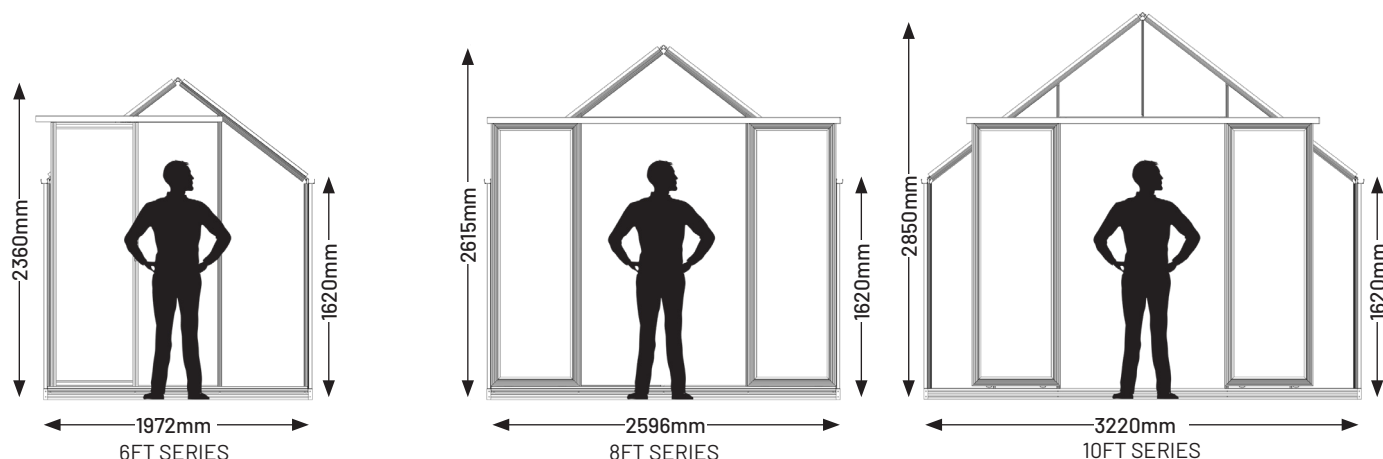

GREENHOUSE SIZE RANGE

NZ's Largest range of quality Greenhouses

6X6 GREENHOUSES

W 1972mm x L 1972mm. 1 door & 2 roof vents

6mm Polycarb	PG0606H-PC6	\$2,195
4mm Safety Glass	PG0606H-TG4	\$3,295
Shade Mesh	PG0606H-SM5	\$2,745

8X6 GREENHOUSES

W 2596mm x L 1972mm. 2 sliding doors & 2 roof vents

6mm Polycarb	PG0806H-PC6	\$2,745
4mm Safety Glass	PG0806H-TG4	\$3,845
Shade Mesh	PG0806H-SM5	\$3,295

10X8 GREENHOUSES

W 3220mm x L 2596mm. 2 sliding doors & 4 roof vents

6mm Polycarb	UG1008H-PC6	\$4,945
4mm Safety Glass	UG1008H-TG4	\$6,045
Shade Mesh	UG1008H-SM5	\$5,495

6X8 GREENHOUSES

W 1972mm x L 2596mm. 1 door & 2 roof vents

6mm Polycarb	PG0608H-PC6	\$2,745
4mm Safety Glass	PG0608H-TG4	\$3,845
Shade Mesh	PG0608H-SM5	\$3,295

8X8 GREENHOUSES

W 2596mm x L 2596mm. 2 sliding doors & 2 roof vents

6mm Polycarb	PG0808H-PC6	\$3,295
4mm Safety Glass	PG0808H-TG4	\$4,395
Shade Mesh	PG0808H-SM5	\$3,845

10X10 GREENHOUSES

W 3220mm x L 3220mm. 2 sliding doors & 4 roof vents