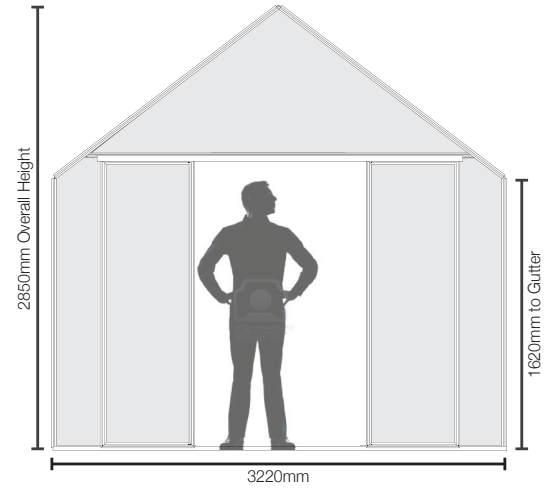

8x12 Greenhouses

W 2596mm x L 3844mm. 2 Sliding doors & 4 roof vents

6mm Polycarbonate	PG0812H-PC6	\$3,495
4mm Safety Glass	PG0812H-TG4	\$4,845
Shade Mesh	PG0812H-SM5	\$4,170

8x16 Greenhouses

W 2596mm x L 5138mm. 2 Sliding doors & 6 roof vents

6mm Polycarbonate	PG0816H-PC6	\$4,995
4mm Safety Glass	PG0816H-TG4	\$6,345
Shade Mesh	PG0816H-SM5	\$5,670

8x20 Greenhouses

W 2596mm x L 6386mm. 2 Sliding doors & 8 roof vents

6mm Polycarbonate	PG0820H-PC6	\$5,995
4mm Safety Glass	PG0820H-TG4	\$7,345
Shade Mesh	PG0820H-SM5	\$6,670

8x24 Greenhouses

W 2596mm x L 7680mm. 2 Sliding doors & 8 roof vents

6mm Polycarbonate	PG0824H-PC6	\$6,995
4mm Safety Glass	PG0824H-TG4	\$8,345
Shade Mesh	PG0824H-SM5	\$7,670

10ft Wide (3.2m) Series

10x8 Greenhouses

W 3220mm x L 2596mm. 2 Sliding doors & 4 roof vents

6mm Polycarbonate	UG1008H-PC6	\$3,995
4mm Safety Glass	UG1008H-TG4	\$4,995
Shade Mesh	UG1008H-SM5	\$4,495

10x10 Greenhouses

W 3220mm x L 3220mm. 2 Sliding doors & 4 roof vents