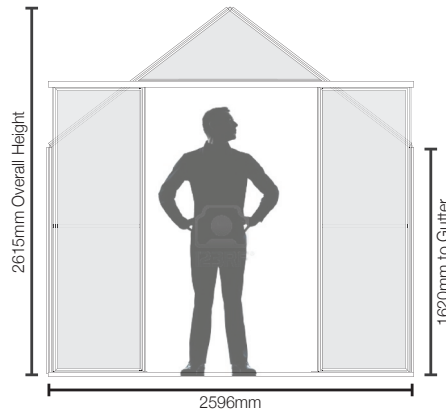

6mm Polycarbonate	PG0616H-PC6	\$4,495
4mm Safety Glass	PG0616H-TG4	\$5,495
Shade Mesh	PG0616H-SM5	\$4,995

6x20 Greenhouses

W 1972mm x L 6386mm. 1 Door & 8 roof vents

6mm Polycarbonate	PG0620H-PC6	\$5,495
4mm Safety Glass	PG0620H-TG4	\$6,495
Shade Mesh	PG0620H-SM5	\$5,995

6x24 Greenhouses

W 1972mm x L 7680mm. 1 Door & 8 roof vents

6mm Polycarbonate	PG0624H-PC6	\$6,495
4mm Safety Glass	PG0624H-TG4	\$7,495
Shade Mesh	PG0624H-SM5	\$6,995

8ft Wide (2.6m) Series

8x6 Greenhouses

W 2596mm x L 1972mm. 2 Sliding doors & 2 roof vents

6mm Polycarbonate	PG0806H-PC6	\$1,995
4mm Safety Glass	PG0806H-TG4	\$3,345
Shade Mesh	PG0806H-SM5	\$2,670

8x8 Greenhouses

W 2596mm x L 2596mm. 2 Sliding doors & 2 roof vents