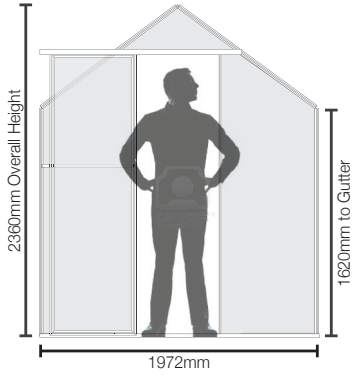

6ft Wide (2.0m) Series

6x6 Greenhouses

W 1972mm x L 1972mm. 1 Door & 2 roof vents

6mm Polycarbonate	PG0606H-PC6	\$1,595
4mm Safety Glass	PG0606H-TG4	\$2,595
Shade Mesh	PG0606H-SM5	\$2,095

6x8 Greenhouses

W 1972mm x L 2596mm. 1 Door & 2 roof vents

6mm Polycarbonate	PG0608H-PC6	\$1,995
4mm Safety Glass	PG0608H-TG4	\$2,995
Shade Mesh	PG0608H-SM5	\$2,495

6x10 Greenhouses

W 1972mm x L 3220mm. 1 Door & 2 roof vents

6mm Polycarbonate	PG0610H-PC6	\$2,495
4mm Safety Glass	PG0610H-TG4	\$3,495
Shade Mesh	PG0610H-SM5	\$2,995