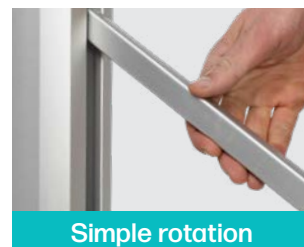

solbrella™ GRANADA

The Granada is a premium cantilever umbrella at an affordable price. It's large canopy is made from authentic Spanish fabric. It's easy to use 360° rotating tilt system will provide endless options for safe family fun in the sun. Designed with New Zealand conditions in mind the Granada is built to last and comes with a market leading warranty.

Kevlar Fibre
Tension Rope

Water Resistant
Up to 1000mm

UPF 50+
UV Protection Factor

Wind Resistant
Up to 70kph

Dimensions	Height (mm)	Width (mm)
a	2450	100
b	-	3754
c	2017	-
d	-	3500

When the umbrella is at full tilt the height is 4263mm. The height is measured without a base

Colour options

Sand

SCAN ME

TO FIND OUT MORE

Warranty:
10 Years Fabric & 5 Years Structural

Optional Upgrade Extras:
Cover Bag & Freestanding Base