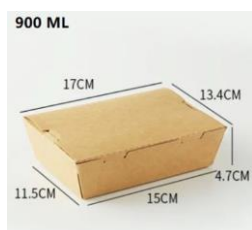

900ml KRAFT BOX
Packing : 50 pcs x 4 pkts
Quantity : 200 pcs / ctn