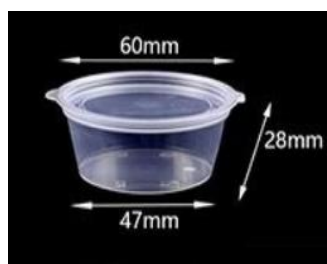

**8 x 10 STRING BAG**  
String Colour: Green  
Packing : 400 pcs / pkt  
Quantity : 10 pkts / bag

Sizes that are available in AA Quality :  
3x4.5/5x8/6x9/7x9/8x8/8x10

Some of the packing will be subjected to  $\pm 5$  pcs

## ROUND CONTAINER WITH LID

**1.5 oz (25ml)**  
Size: 50mm x 27mm x 40mm  
Packing : 50 pcs x 20 pkts  
Quantity : 1000 pcs / ctn

**2 oz (35ml)**  
Size: 60mm x 28mm x 47mm  
Packing : 50 pcs x 20 pkts  
Quantity : 1000 pcs / ctn