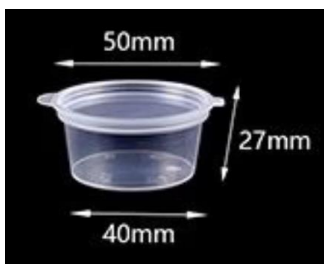

ROUND CONTAINER WITH LID

1.5 oz (25ml)
Size: 50mm x 27mm x 40mm
Packing : 50 pcs x 20 pkts
Quantity : 1000 pcs / ctn