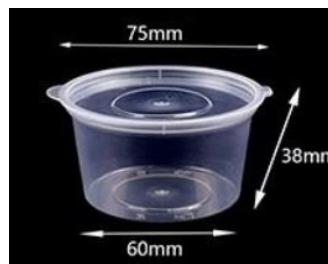

**8 x 10 STRING BAG**  
String Colour: Green  
Packing : 400 pcs / pkt  
Quantity : 10 pkts / bag

Sizes that are available in AA Quality :  
3x4.5/5x8/6x9/7x9/8x8/8x10

Some of the packing will be subjected to  $\pm 5$  pcs

## ROUND CONTAINER WITH LID

**1.5 oz (25ml)**  
Size: 50mm x 27mm x 40mm  
Packing : 50 pcs x 20 pkts  
Quantity : 1000 pcs / ctn

**2 oz (35ml)**  
Size: 60mm x 28mm x 47mm  
Packing : 50 pcs x 20 pkts  
Quantity : 1000 pcs / ctn