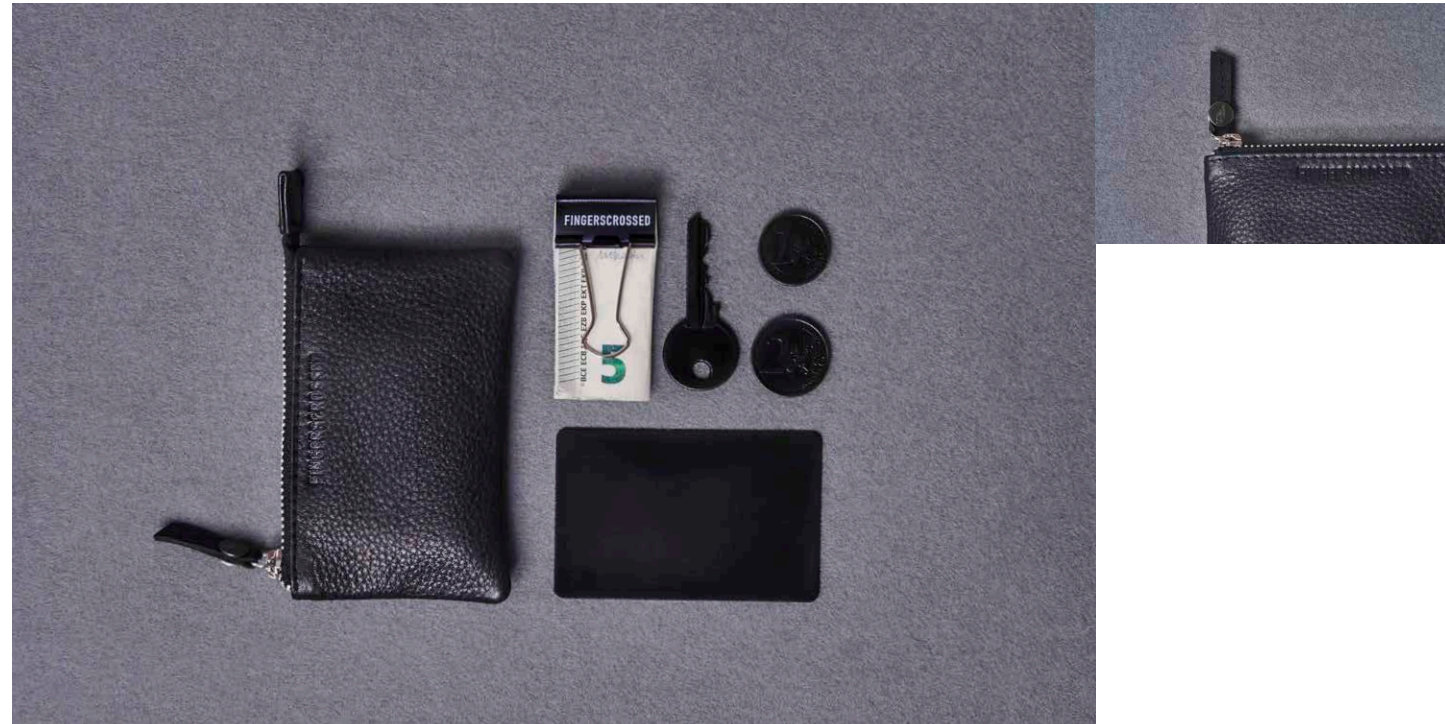

CLASSICS

#666 HELL YEAH 1.0 BLACK

35 - 38

39 - 42

43 - 46

GOOD TO HAVE

- #GTH POUCH SMALL**
- #GTH POUCH BIG**
- #GTH BIDON MOUNTAIN BLACK**
- #GTH BIDON OFFLINE WHITE**
- #GTH BIDON GRID BLACK**
- #GTH BIDON BLACK**
- #GTH BIDON BLING**
- #GTH BIDON ASH**
- #GTH BIDON MOSS**
- #GTH BIDON FLAMME ROUGE**
- #GTH BIDON ALL WHITE**