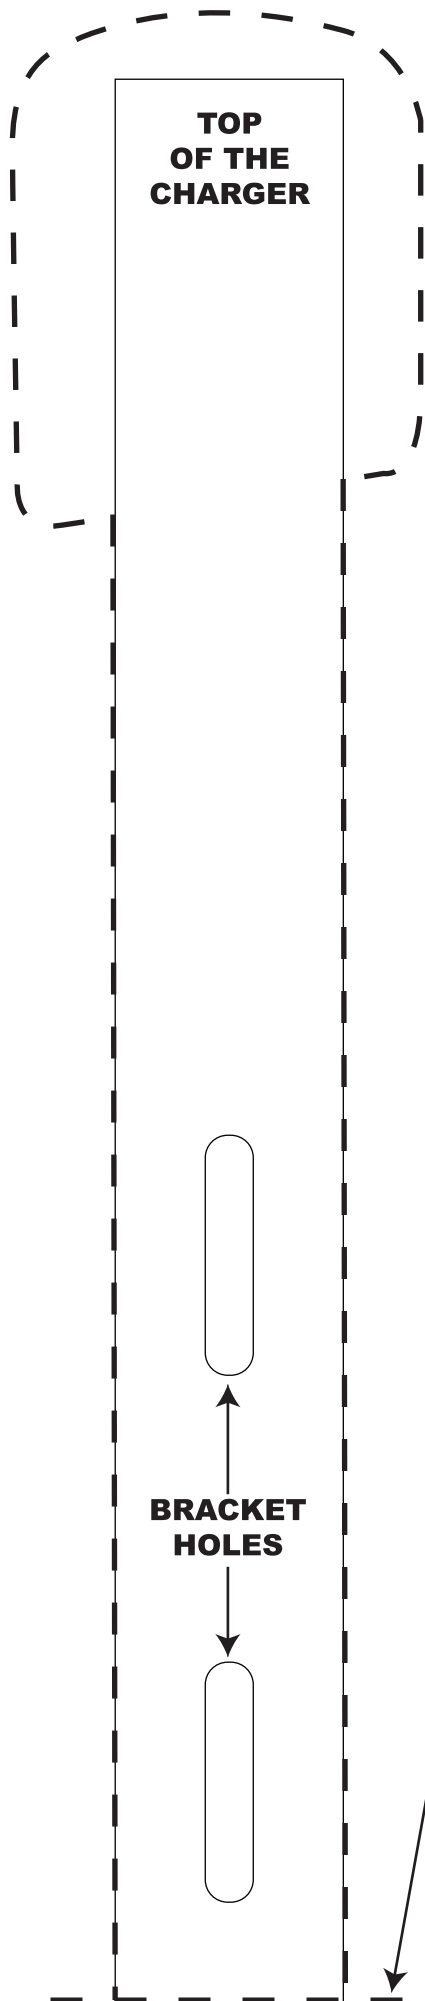

THIS TEMPLATE IS FOR THE 48V 10AH LI-ION  
DOWNTUBE E-BIKEKIT BATTERY.  
UNIVERSAL MOUNTING AND SIDE-RELEASE.

**CUT AND  
TAPE THESE  
TWO ENDS  
TOGETHER**