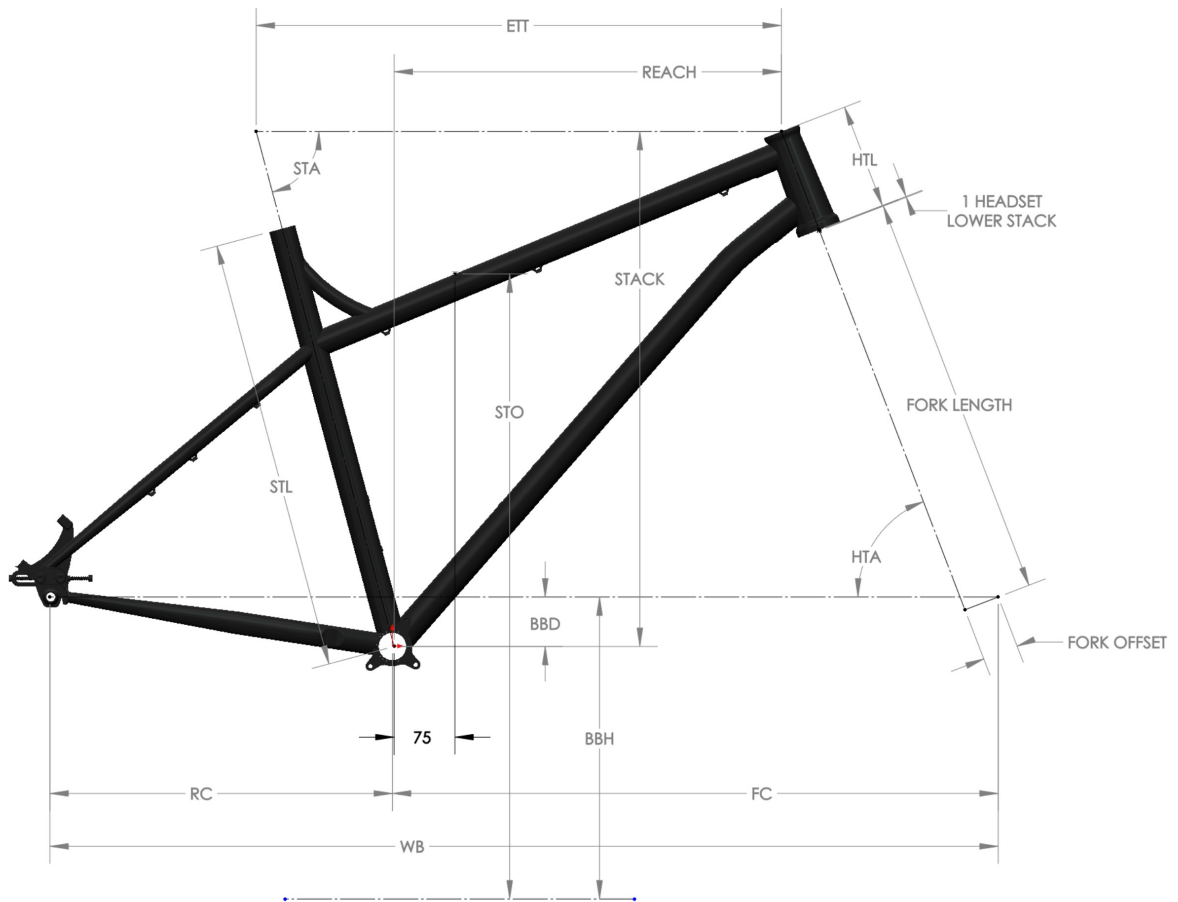

**Spot Model**                      **Rocker (Steel 2015-2020)**

<b>Interface</b>	<b>Dimensions/Standard</b>
Headset	IS42 Upper, IS52 Lower
Bottom Bracket	BSA Threaded, 73mm
Seat Post	30.9
Rear Hub	148 X 12
Rear Derailleur Hanger	Conventional Hanger, MTB Standard
Crankset	1X. Gates Carbon Drive 46T max, 54mm min belt line
Shock	200 X 57, Ø8X20 front, open Ø8X40 rear
Rear Brake Caliper	160mm Post Mount
Rear Brake Rotor	160mm, 180mm
Chain Guide	ISCG-05
Water Bottle	1X 22oz on seat tube, 1X 26oz on down tube
<b>Cable Routing</b>	
Rear Derailleur	External, 3-way guides
Rear Brake	External, 3-way guides
Seatpost	External, 3-way guides
Tire Clearance	29 X 2.35 (622 X 58) 27.5 X 2.8 (584 X 71)
Recommended Fork Travel	100-120
Rear Wheel Travel	-

## MEASUREMENT KEY

**STL: SEAT TUBE LENGTH**

**ETT: EFFECTIVE TOP TUBE LENGTH**

**HTL: HEAD TUBE LENGTH**

**HTA: HEAD TUBE ANGLE**

**STAE: EFFECTIVE SEAT TUBE ANGLE**

**STAA: ACTUAL SEAT TUBE ANGLE**

**WB: WHEEL BASE**

Spot Rocker 27.5 120mm Fork 51mm Offset

Frame Size	S		M		L		XL	
	mm	in	mm	in	mm	in	mm	in
Reach	397	15.6	420	16.5	442	17.4	466	18.3
Stack	617	24.3	626	24.6	636	25.0	645	25.4
Effective Top Tube	577	22.7	601	23.7	626	24.6	652	25.7
Seat Tube Length	381	15.0	432	17.0	483	19.0	533	21.0
Head Tube Length	100	3.9	110	4.3	120	4.7	130	5.1
Head Tube Angle (°)	67.7		67.7		67.7		67.7	
Seat Tube Angle Effective (°)	73.7		73.7		73.7		73.7	
Bottom Bracket Drop	52	2.0	52	2.0	52	2.0	52	2.0
Bottom Bracket Height	302	11.9	302	11.9	302	11.9	302	11.9
Rear Center Min	426	16.8	426	16.8	426	16.8	426	16.8
Rear Center Max	451	17.8	451	17.8	451	17.8	451	17.8
Rear Center As Shipped	436	17.2	436	17.2	436	17.2	436	17.2
Front Center	681	26.8	707	27.8	734	28.9	761	30.0
Wheel Base	1107	43.6	1133	44.6	1160	45.7	1187	46.7
Standover	677	26.7	677	26.7	702	27.6	731	28.8
Fork Length	527	20.7	527	20.7	527	20.7	527	20.7
Fork Offset	51	2.0	51	2.0	51	2.0	51	2.0
Max Tire Front	75	3.0						
Max Tire Rear	71	2.80						