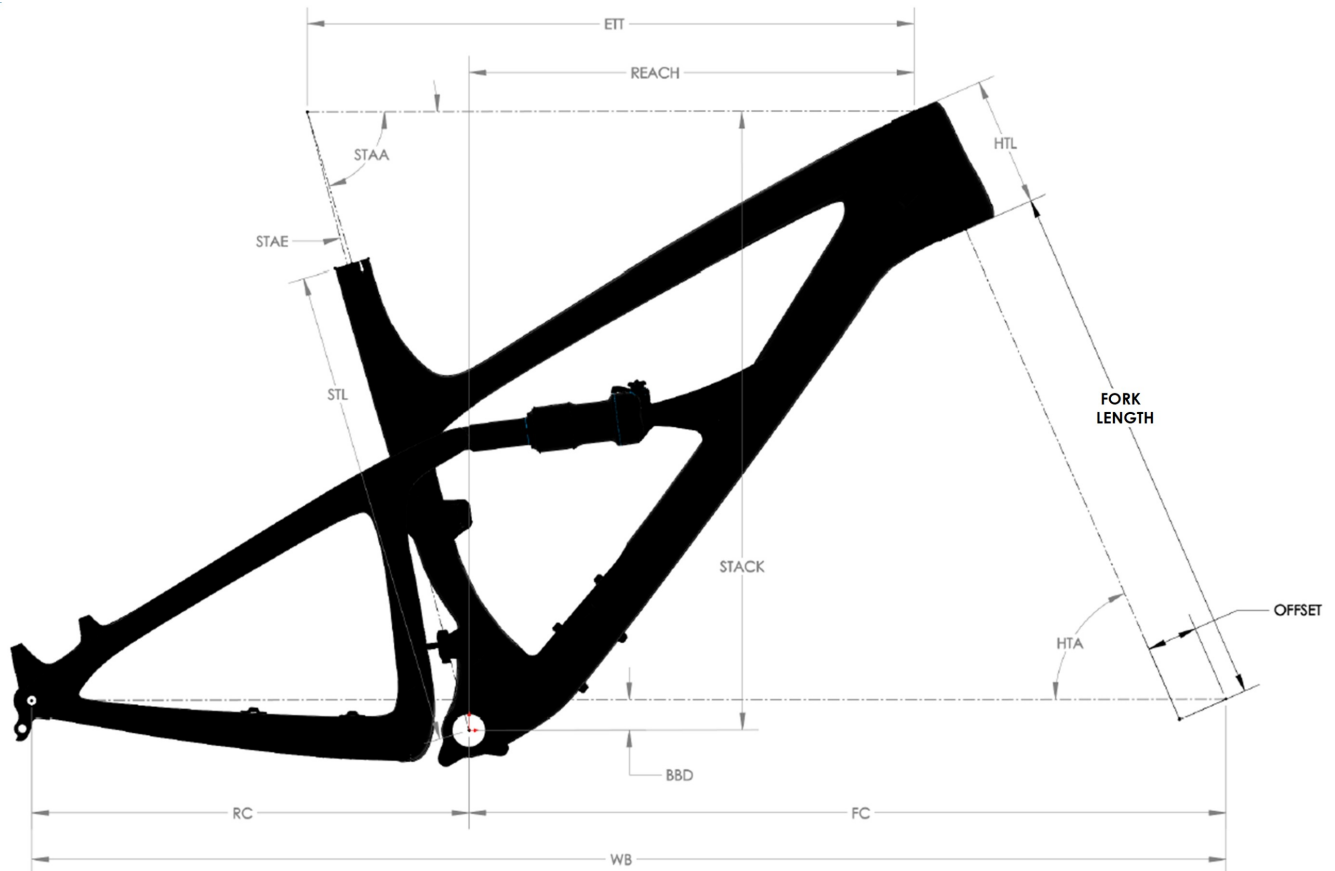

**Spot Model****Mayhem 130 2017-2020 Frame**

<b>Interface</b>	<b>Dimensions/Standard</b>
Headset	ZS44 Upper, ZS56 Lower
Bottom Bracket	BSA Threaded, 73mm
Seat Post	31.6
Rear Hub	148 X 12
Rear Derailleur Hanger	Conventional Hanger, MTB Standard
Crankset	1X. +3mm chainline offset required for 148 rear axle
Shock	200 X 57, Ø8X20 front, Ø8X40 rear
Rear Brake Caliper	160mm Post Mount
Rear Brake Rotor	160mm, 180mm
Chain Guide	ISCG-05
Water Bottle	1X 22oz in front triangle, 1X 26oz under down tube
<b>Cable Routing</b>	
Rear Derailleur	Internal in down tube, internal in DS chainstay
Rear Brake	External on down tube, external beneath NDS chainstay
Seatpost	Internal in down tube, internal in seat tube
Tire Clearance	29 X 2.35 (622 X 58), 27.5 X 2.8 (584 X 71)
Recommended Fork Travel	130, 140
Rear Wheel Travel	130

## GEOMETRY

## MEASUREMENT KEY

**STL: SEAT TUBE LENGTH**

**ETT: EFFECTIVE TOP TUBE LENGTH**

**HTL: HEAD TUBE LENGTH**

**HTA: HEAD TUBE ANGLE**

**STAE: EFFECTIVE SEAT TUBE ANGLE**

**STAA: ACTUAL SEAT TUBE ANGLE**

**WB: WHEEL BASE**