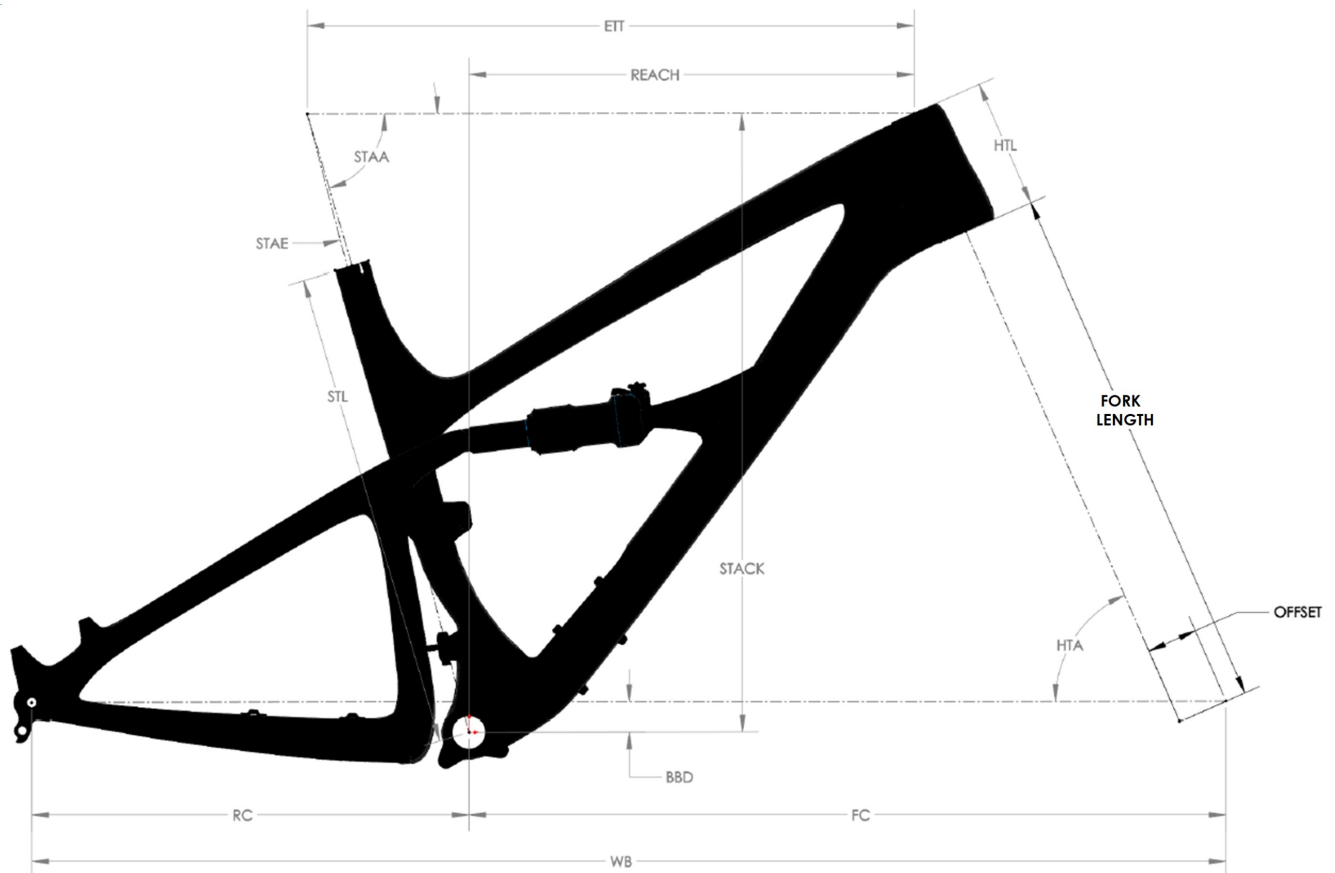

Spot Model**Mayhem 130 2017-2020 Frame**

Interface	Dimensions/Standard
Headset	ZS44 Upper, ZS56 Lower
Bottom Bracket	BSA Threaded, 73mm
Seat Post	31.6
Rear Hub	148 X 12
Rear Derailleur Hanger	Conventional Hanger, MTB Standard
Crankset	1X. +3mm chainline offset required for 148 rear axle
Shock	200 X 57, Ø8X20 front, Ø8X40 rear
Rear Brake Caliper	160mm Post Mount
Rear Brake Rotor	160mm, 180mm
Chain Guide	ISCG-05
Water Bottle	1X 22oz in front triangle, 1X 26oz under down tube
Cable Routing	
Rear Derailleur	Internal in down tube, internal in DS chainstay
Rear Brake	External on down tube, external beneath NDS chainstay
Seatpost	Internal in down tube, internal in seat tube
Tire Clearance	29 X 2.35 (622 X 58), 27.5 X 2.8 (584 X 71)
Recommended Fork Travel	130, 140
Rear Wheel Travel	130

SPOT MAYHEM (509, 130) 2017-2020

GEOMETRY

MEASUREMENT KEY

STL: SEAT TUBE LENGTH

ETT: EFFECTIVE TOP TUBE LENGTH

HTL: HEAD TUBE LENGTH

HTA: HEAD TUBE ANGLE

STAE: EFFECTIVE SEAT TUBE ANGLE

STAA: ACTUAL SEAT TUBE ANGLE

WB: WHEEL BASE

STO: STANDOVER HEIGHT

BBD: BOTTOM BRACKET DROP

BBH: BOTTOM BRACKET HEIGHT

RC: REAR CENTER LENGTH

FC: FRONT CENTER LENGTH

REACH: HORIZONTAL FROM BB TO HEAD TUBE TOP