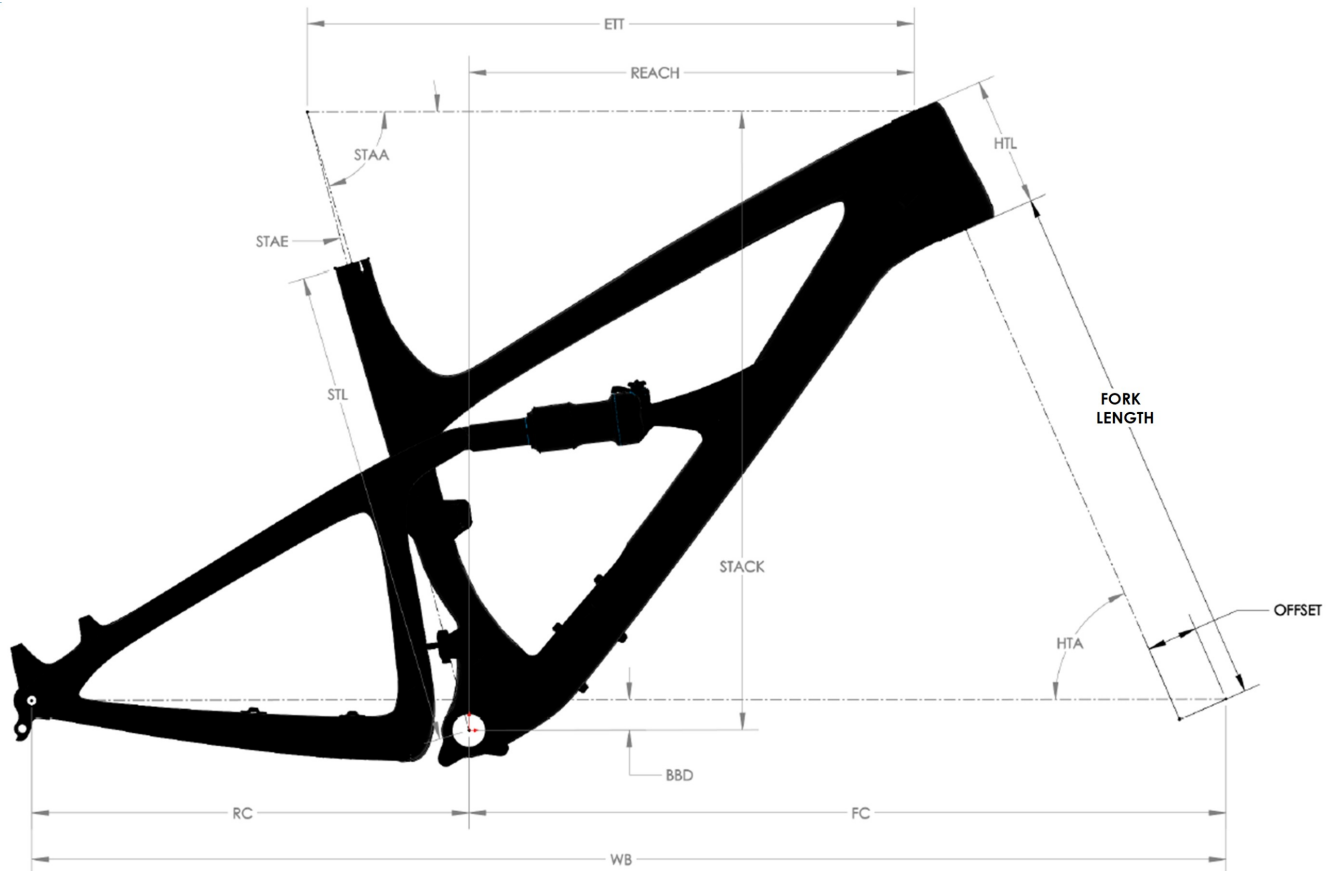

Spot Model**Mayhem 130 2017-2020 Frame**

Interface	Dimensions/Standard
Headset	ZS44 Upper, ZS56 Lower
Bottom Bracket	BSA Threaded, 73mm
Seat Post	31.6
Rear Hub	148 X 12
Rear Derailleur Hanger	Conventional Hanger, MTB Standard
Crankset	1X. +3mm chainline offset required for 148 rear axle
Shock	200 X 57, Ø8X20 front, Ø8X40 rear
Rear Brake Caliper	160mm Post Mount
Rear Brake Rotor	160mm, 180mm
Chain Guide	ISCG-05
Water Bottle	1X 22oz in front triangle, 1X 26oz under down tube
Cable Routing	
Rear Derailleur	Internal in down tube, internal in DS chainstay
Rear Brake	External on down tube, external beneath NDS chainstay
Seatpost	Internal in down tube, internal in seat tube
Tire Clearance	29 X 2.35 (622 X 58), 27.5 X 2.8 (584 X 71)
Recommended Fork Travel	130, 140
Rear Wheel Travel	130

SPOT MAYHEM (509, 130) 2017-2020

GEOMETRY

MEASUREMENT KEY

STL: SEAT TUBE LENGTH

ETT: EFFECTIVE TOP TUBE LENGTH

HTL: HEAD TUBE LENGTH

HTA: HEAD TUBE ANGLE

STAE: EFFECTIVE SEAT TUBE ANGLE

STAA: ACTUAL SEAT TUBE ANGLE

WB: WHEEL BASE

STO: STANDOVER HEIGHT

BBD: BOTTOM BRACKET DROP

BBH: BOTTOM BRACKET HEIGHT

RC: REAR CENTER LENGTH

FC: FRONT CENTER LENGTH

REACH: HORIZONTAL FROM BB TO HEAD TUBE TOP