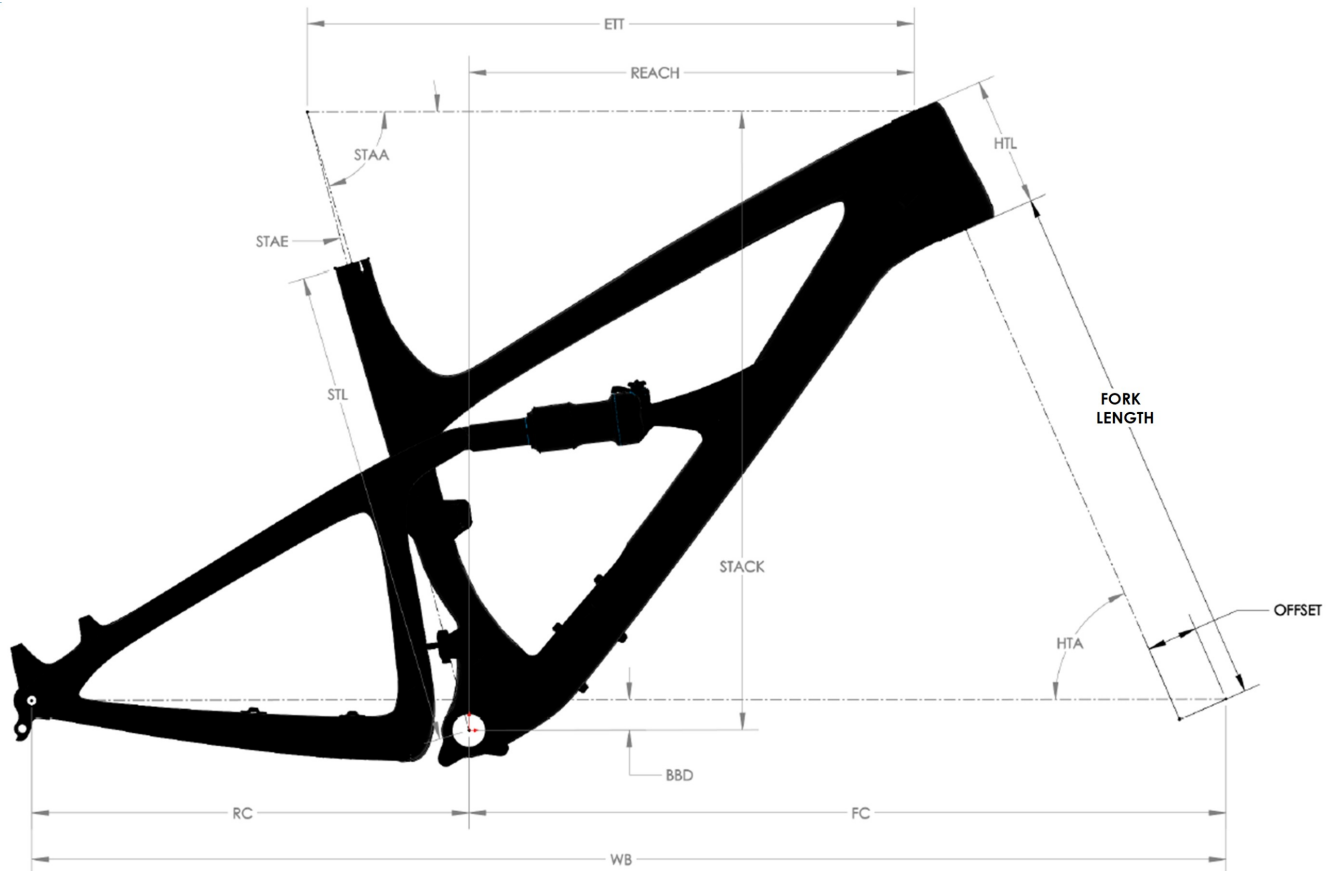

**Spot Model****Mayhem 130 2017-2020 Frame**

<b>Interface</b>	<b>Dimensions/Standard</b>
Headset	ZS44 Upper, ZS56 Lower
Bottom Bracket	BSA Threaded, 73mm
Seat Post	31.6
Rear Hub	148 X 12
Rear Derailleur Hanger	Conventional Hanger, MTB Standard
Crankset	1X. +3mm chainline offset required for 148 rear axle
Shock	200 X 57, Ø8X20 front, Ø8X40 rear
Rear Brake Caliper	160mm Post Mount
Rear Brake Rotor	160mm, 180mm
Chain Guide	ISCG-05
Water Bottle	1X 22oz in front triangle, 1X 26oz under down tube
<b>Cable Routing</b>	
Rear Derailleur	Internal in down tube, internal in DS chainstay
Rear Brake	External on down tube, external beneath NDS chainstay
Seatpost	Internal in down tube, internal in seat tube
Tire Clearance	29 X 2.35 (622 X 58), 27.5 X 2.8 (584 X 71)
Recommended Fork Travel	130, 140
Rear Wheel Travel	130

## GEOMETRY

## MEASUREMENT KEY

**STL: SEAT TUBE LENGTH**

**ETT: EFFECTIVE TOP TUBE LENGTH**

**HTL: HEAD TUBE LENGTH**

**HTA: HEAD TUBE ANGLE**

**STAE: EFFECTIVE SEAT TUBE ANGLE**

**STAA: ACTUAL SEAT TUBE ANGLE**

**WB: WHEEL BASE**

**STO: STANDOVER HEIGHT**

**BBD: BOTTOM BRACKET DROP**

**BBH: BOTTOM BRACKET HEIGHT**

**RC: REAR CENTER LENGTH**

**FC: FRONT CENTER LENGTH**

**REACH: HORIZONTAL FROM BB TO HEAD TUBE TOP**

**STACK: VERTICAL FROM BB TO HEAD TUBE TOP**