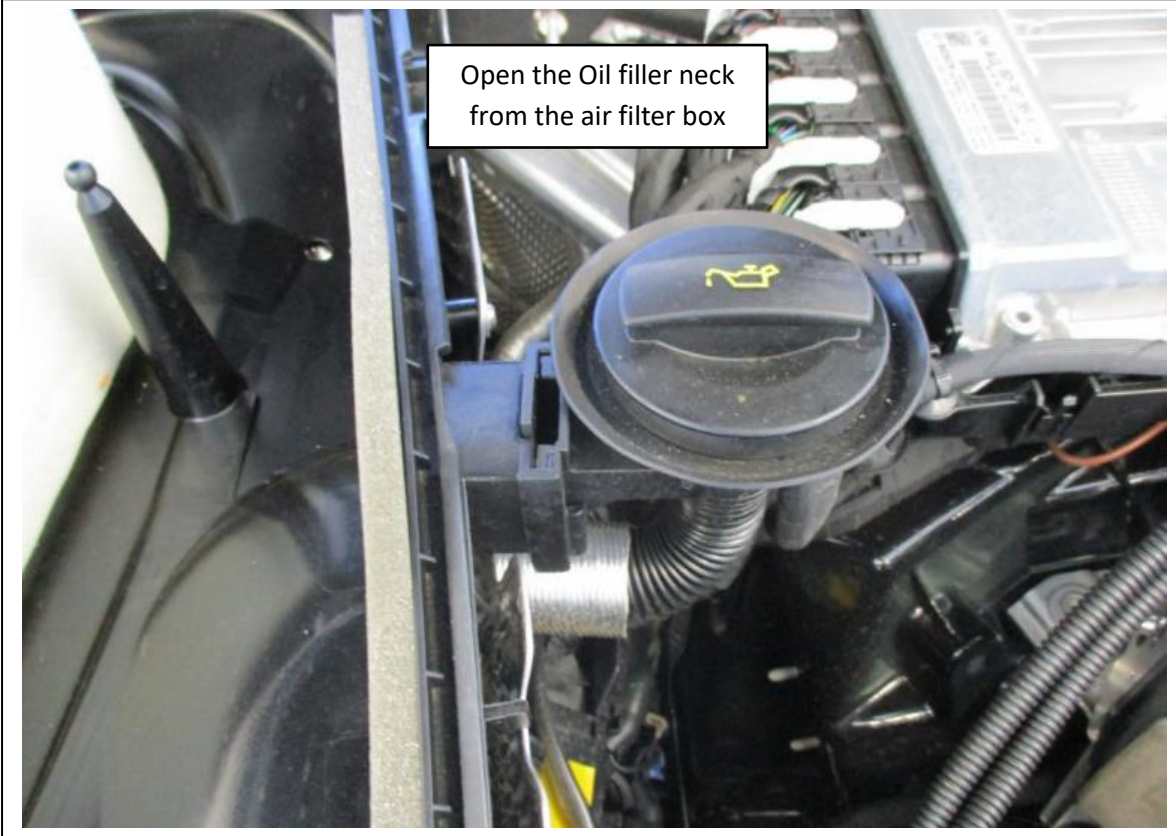

>>> INSTALLATION <<<

This is an example for Porsche Macan GTS 2.9 L. The installation may vary for your car.

Open the Oil filler neck from the air filter box

Open the air filter box in the front area and remove the air filter box