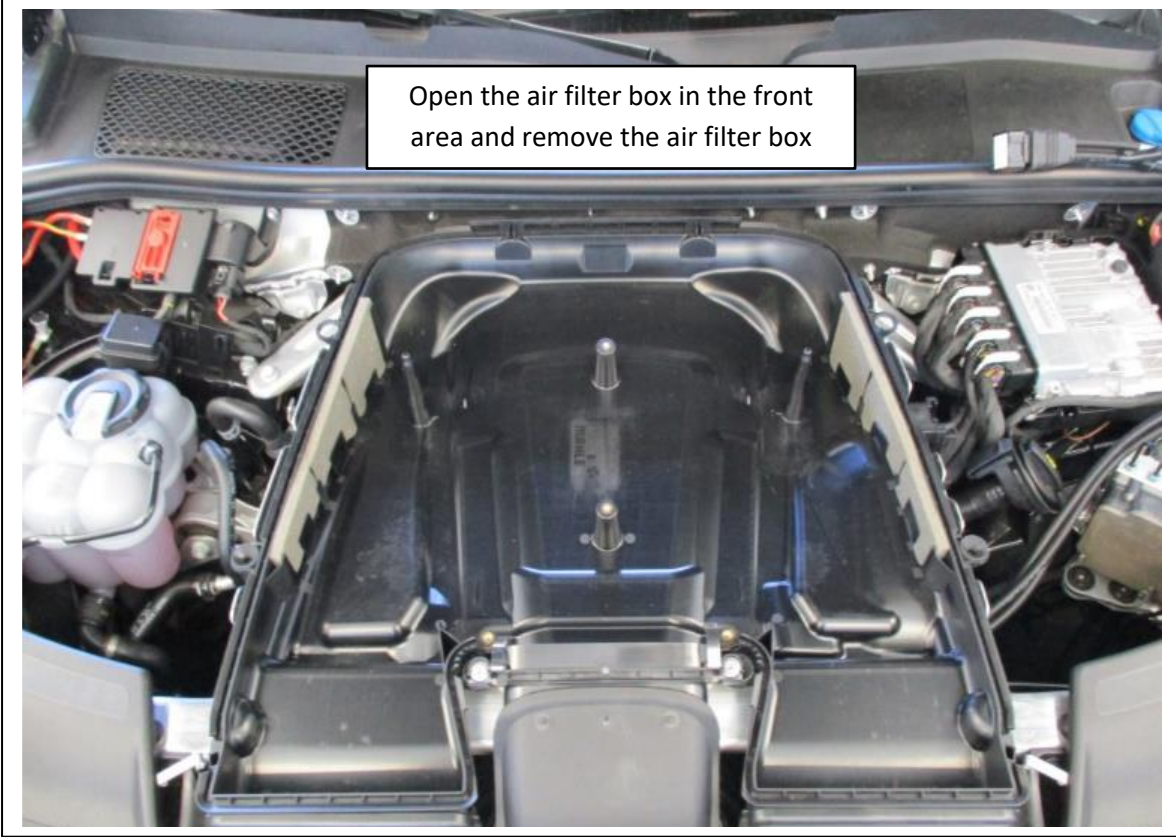

>>> INSTALLATION <<<

This is an example for Porsche Macan GTS 2.9 L. The installation may vary for your car.

Open the Oil filler neck from the air filter box

Open the air filter box in the front area and remove the air filter box