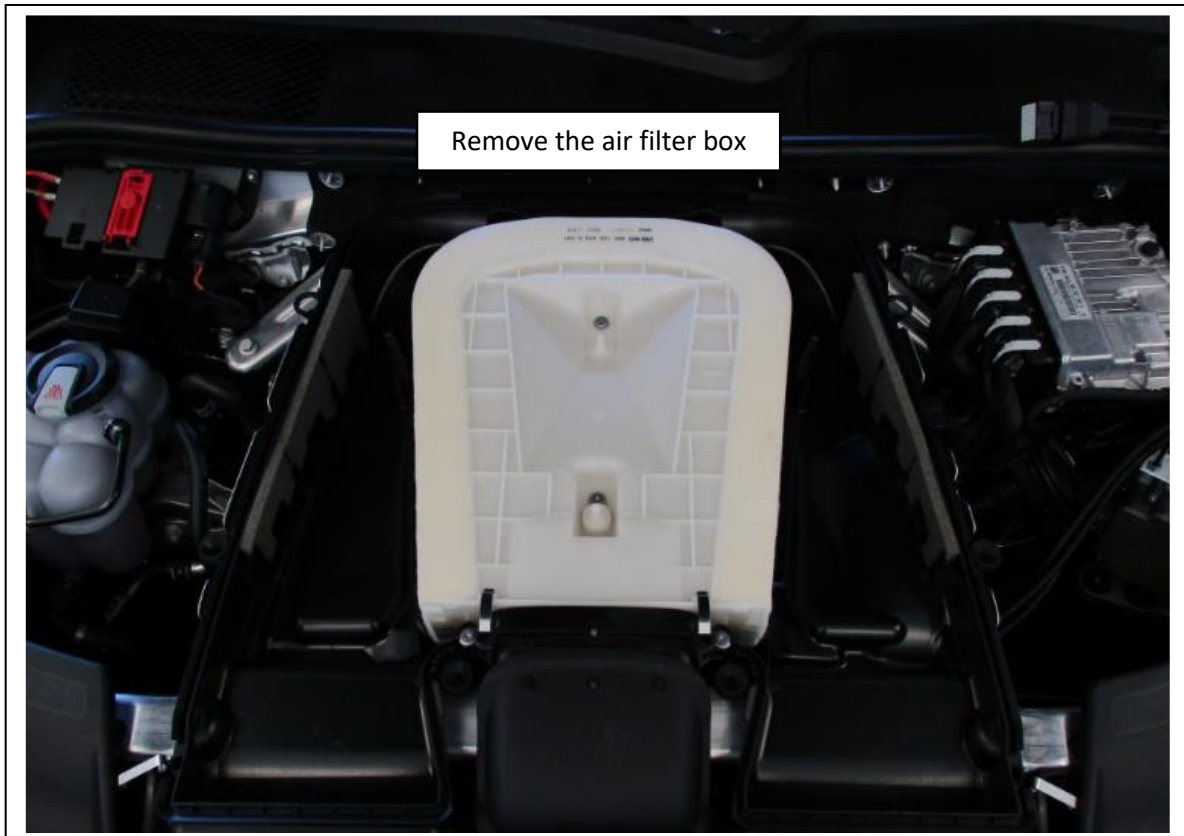

>>> INSTALLATION <<<

This is an example for Porsche Macan GTS 2.9 L. The installation may vary for your car.

Open the Oil filler neck from the air filter box

Open the air filter box in the front area and remove the air filter box