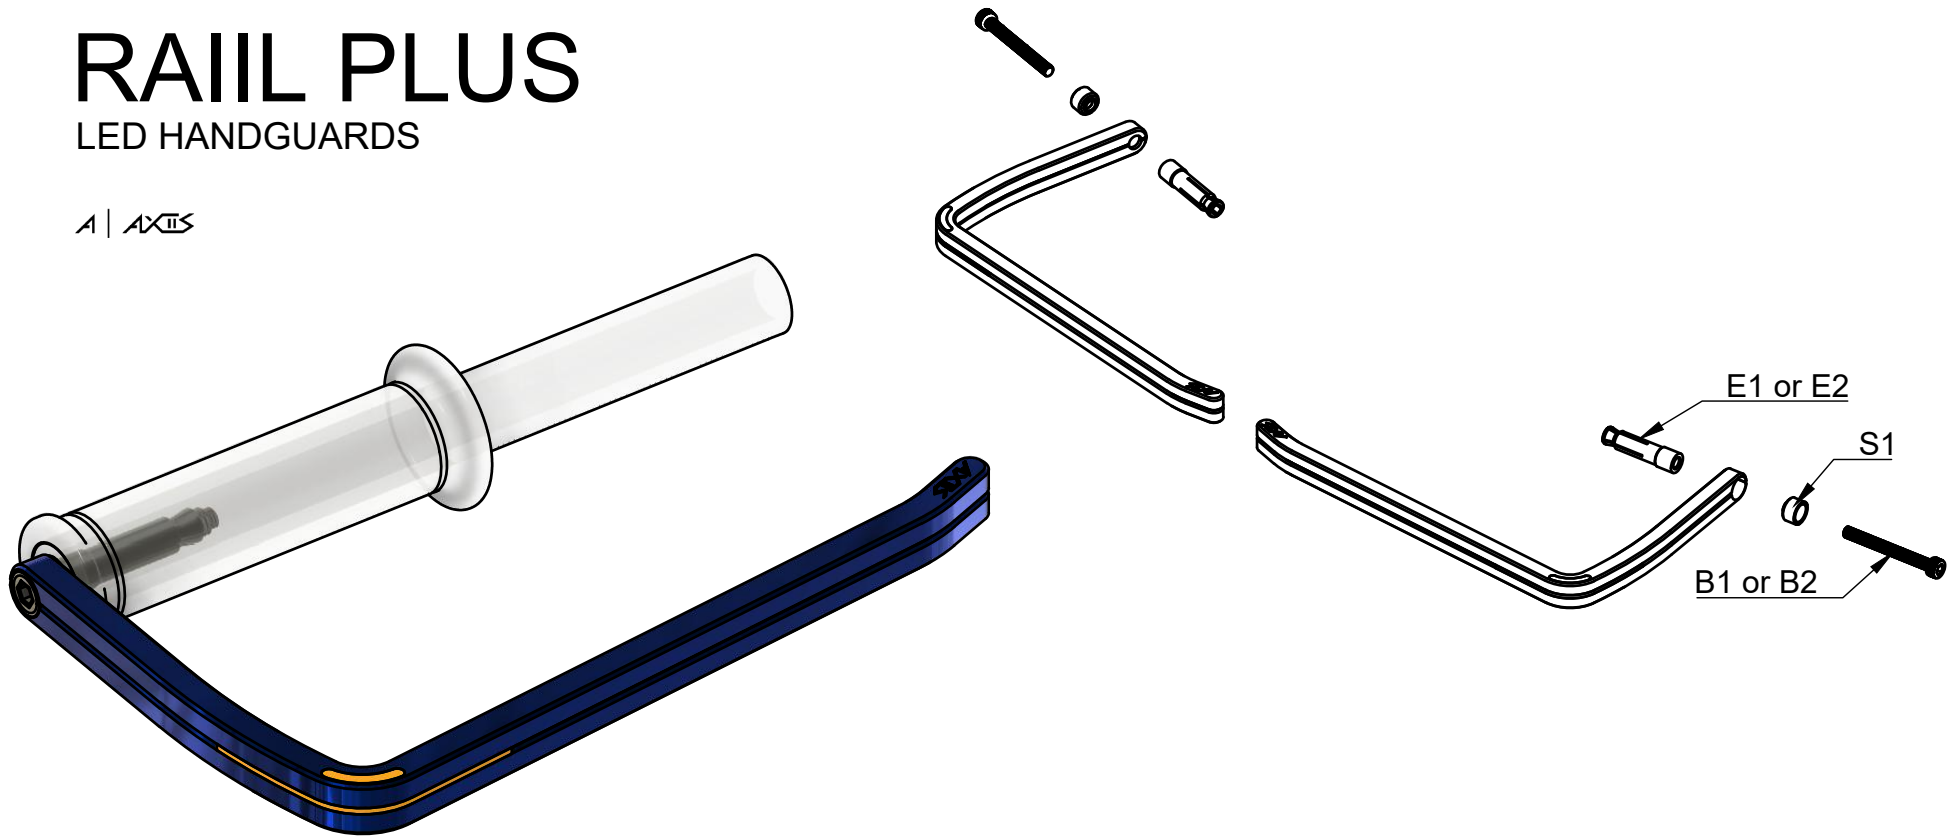

RAIL PLUS

LED HANDGUARDS

A | AXIS

Components List:

B1 - M6x50		S1 - Spacer M6x13x8_M6x8x1		E1 - M6 Expansion Anchor	
B2 - M8x50		-	-	E2 - M8 Expansion Anchor	