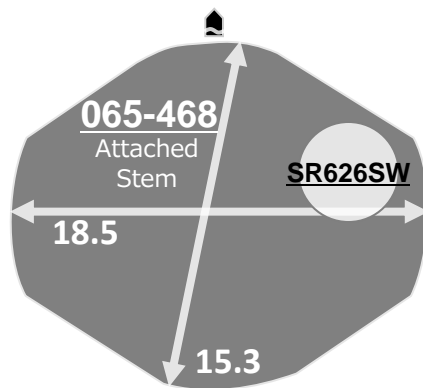

2025 2035 2034

MIYOTA

Size
<ligne> 6 3/4 x 8'''

Height
<mm> 3.15

Accuracy
<per Month> ±20 sec

Battery Life
3 years

*2034 14months

Battery consumption could be minimum by pulling out the stem (=Power-Saving)

Balance Weight
<µN.m> Minute 0.40
Second 0.07

Original Package
1,000 pcs

Disc Second

Setting the Time