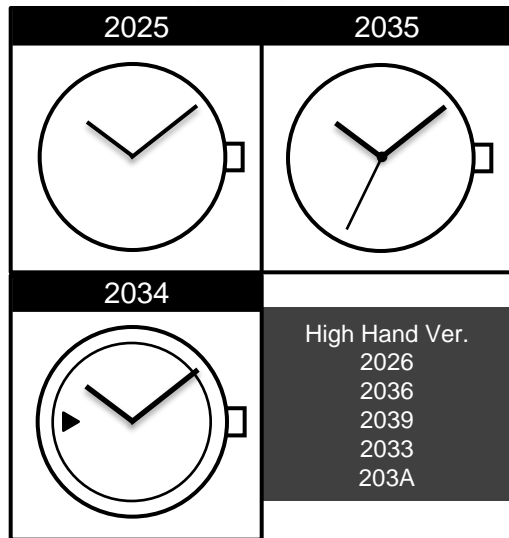

2025 2035 2034

MIYOTA

Size
<ligne> 6 3/4 x 8'''

Height
<mm> 3.15

Accuracy
<per Month> ±20 sec

Battery Life
3 years

*2034 14months

Battery consumption could be minimum by pulling out the stem (=Power-Saving)

Balance Weight
<µN.m> Minute 0.40
Second 0.07

Original Package
1,000 pcs

Disc Second

Setting the Time