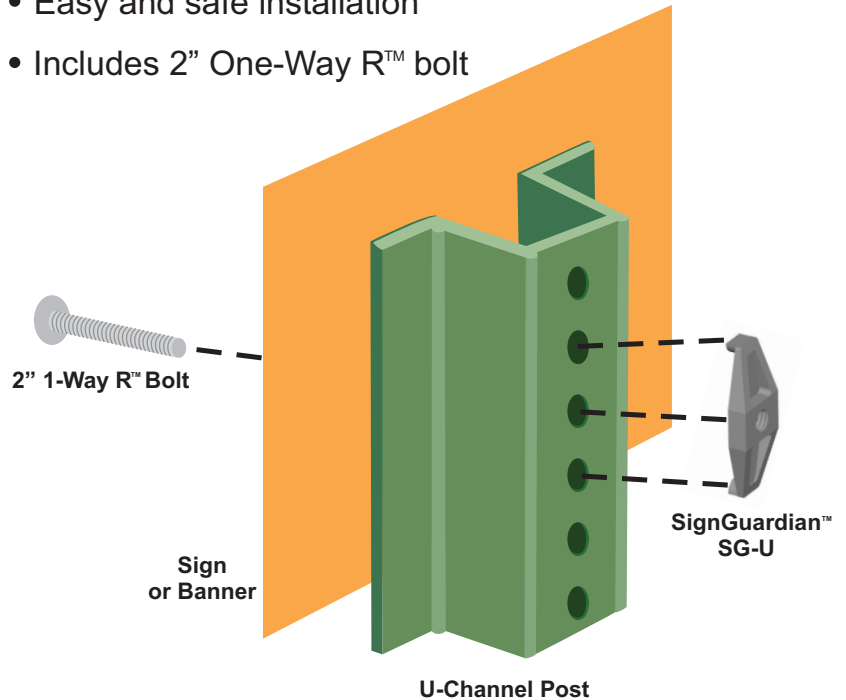

www.SignGuardian.com

ANTI-THEFT SIGN BRACKETS AND ACCESSORIES

For Ordering Information: 410-251-3487 • Bob@SignGuardian.com

SG-U-2

New hardware for connecting signs to U-Channel posts

- Composed of ultra-strong Zamak-3 Zinc Alloy
- Locking feet– almost impossible to remove when installed with One-Way R™ bolt
- Provides security to signs mounted on U-Channel posts
- Easy and safe installation
- Includes 2" One-Way R™ bolt

SignGuardian SG-U-2 for U-Channel posts	
SG-U-2-X	10 per bag
SG-U-2-L	50 per bag
SG-U-2-C	100 per bag
SG-U-2-500	500 per bag

Part # BIT-250-V

1/4" drive bit for removing One-Way R™ bolts

For Ordering Information: