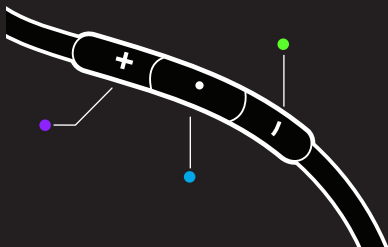

Kisses,

OUTDOOR TECH.

■ CONTENTS

What's Inside	1
Anatomy	2
Specs	3

WHAT'S INSIDE

+ MINNOWS Earbuds

+ Two Sizes of Silicone Eartips

+ Instruction manual

+ Two ODT stickers

■ ANATOMY

- + Raise Volume - short press
- - Lower Volume - short press

● Multi-Function Button:

Short Press: Play / Pause / Answer / End a Call

Short Press 2 Times: Next Song

Short Press 3 Times: Previous Song

Long Press: Voice Control - Siri and Droid

■ SPECS

Headphone cable length: 47in (120cm)

Driver size: 10mm

Speaker sensitivity: $90\pm 3\text{dB}$

Speaker impedance: $16\Omega\pm 10\%$

Speaker frequency: 50HZ~20KHz