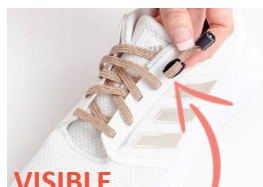

'visible' look
Install lace grips outside of eyelet for quick adjustment. Secure with lace tips.