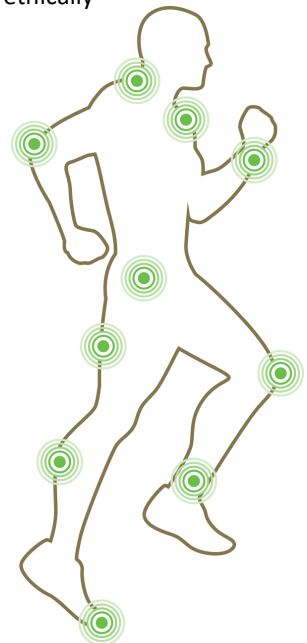

ACTIVE INGREDIENTS: Arnica Montana Flower Liquid ext. 30 mg/g (equiv. fresh 15 mg/g)*, Calendula Officinalis Flower Liquid ext. 12 mg/g (equiv. fresh 6mg/g)*, Hypericum Perforatum Flower Liquid ext. 8mg/g (equiv. fresh 4mg/g), Curcumin (HydroCurc) 1mg/g.

Product	SKU
Pain Relief Cream (75 g)	SE-CR-75