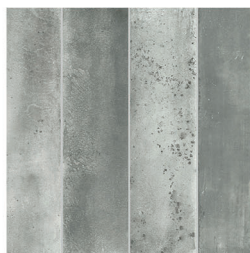

TIMELESS PORCELAIN

Available Colors

Featured Product: Timeless Blue 12" x 24" Glossy

Blue

Green

Grey

White

Sizing & Packaging

Type	Size	Edge Treatment	Finishes	SF Per Piece	Pieces Per Box	SF Per Box	Sold By
Field	3" x 12"	Pressed	Glossy	0.288 SF	34	9.79 SF	Box
Field	12" x 24"	Pressed	Glossy	2.08 SF	7	14.53 SF	Box

Technical Specification