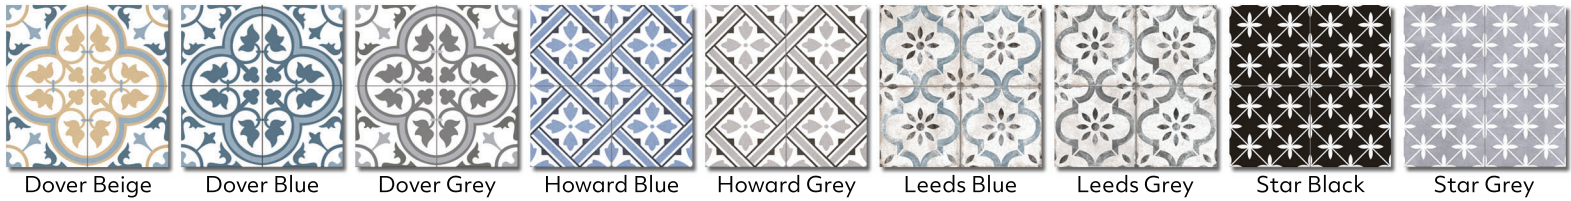

BARCELONA PORCELAIN

Featured Product: Dover Beige 18" x 18" Matte

Available Colors

Sizing & Packaging

Type	Size	Edge Treatment	Finishes	SF Per Piece	Pieces Per Box	SF Per Box	Sold By
Field	18" x 18" (Scored)	Rectified	Matte	2.17 SF	6	13.02 SF	Box