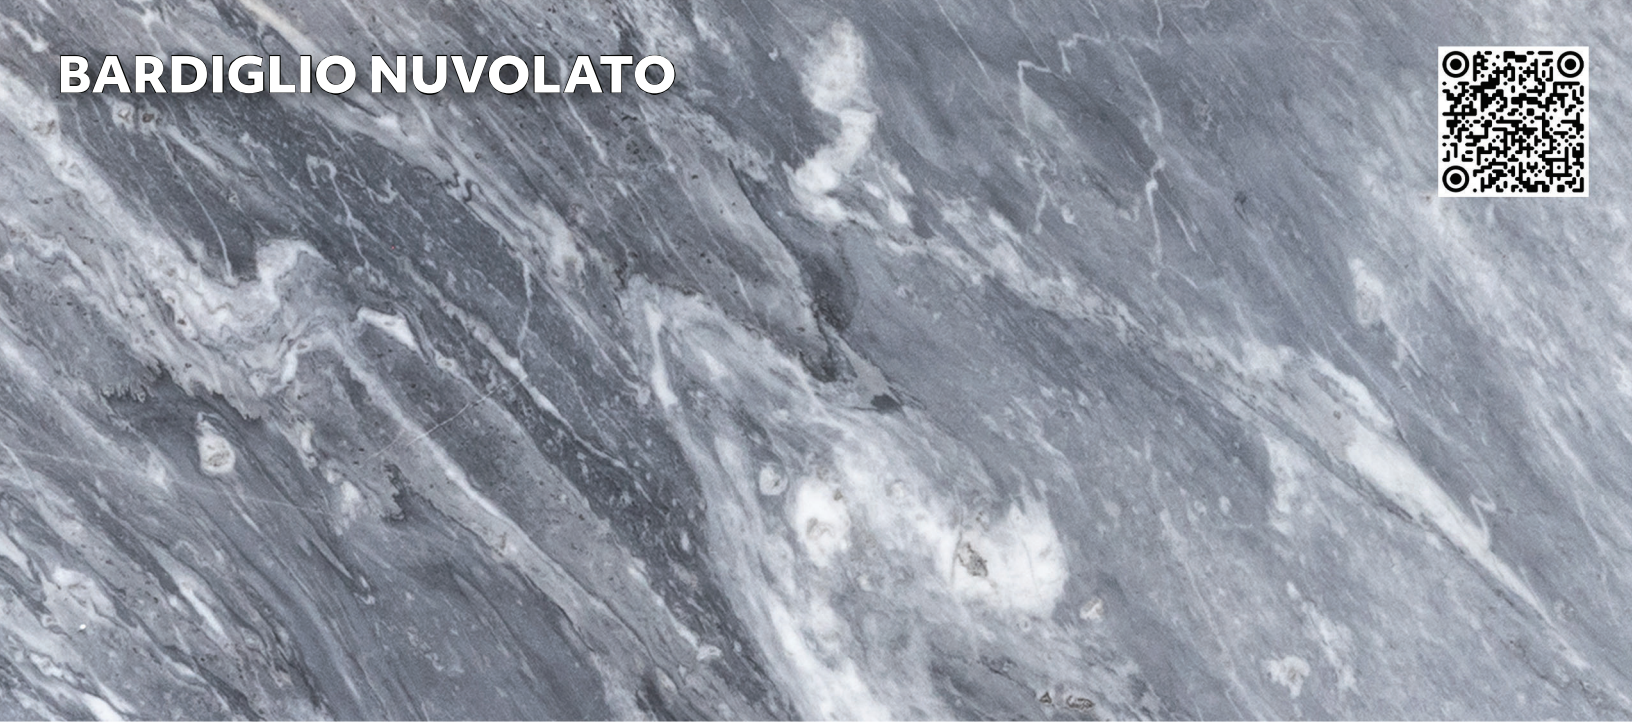

BARDIGLIO NUVOLATO

Introduction

Bardiglio Nuvolato, quarried in Italy, is a stunning marble with a deep gray coloration and intricate veining that creates a cloud-like effect. This elegant and durable stone is perfect for interior and exterior applications, including flooring, walls, and more.