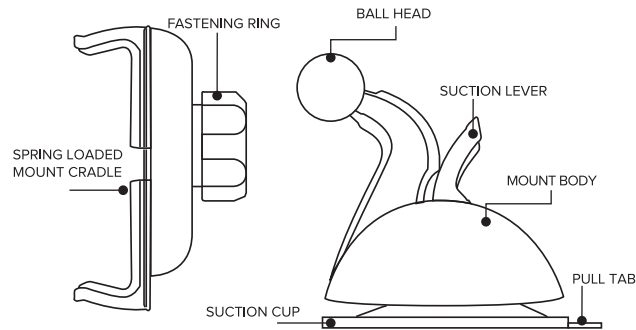

EASY-GRIP MOBILE MOUNT
UNIVERSAL CAR MOUNT

REGISTER
your product at
gocyo.com
you will be entered
to win one of our
amazing
power gifts!

IN THIS PACKAGE

- CYLO Easy-Grip Mobile Mount
- Quickstart Guide

INSTRUCTIONS

1. Unscrew the fastening ring from the mount cradle.
1. Snap the fastening ring onto the ball head of the Mount Body and tighten the fastening ring.
2. Carefully place Mount onto your Windshield or dashboard.
3. Press the suction lever down to securely mount onto surface.
4. Place your cellphone into the spring loaded arm at a 45° angle and fit cellphone accordingly.
4. Loosen the ball fastener to adjust the placement of your phone.
5. Tighten the ball fastener to lock in place.