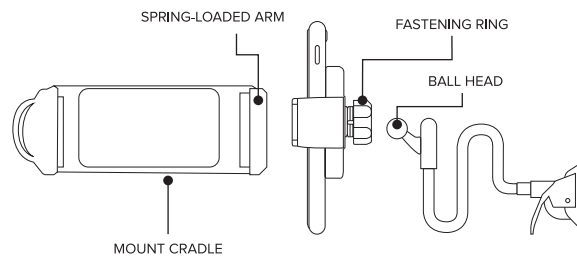

EASY-GRIP EXTENDED CAR MOUNT
UNIVERSAL CAR MOUNT

IN THIS PACKAGE

- CYLO Easy-Grip Extended Mount
- Quickstart Guide

SPECIFICATIONS

- In car holder and charger for Smartphone
- Non-slip rubber holder
- Goose Neck Base

INSTRUCTIONS

1. Unscrew the fastening ring from the mount cradle.
2. Snap the fastening ring onto the ball head of the Power Mount and tighten the fastening ring.
3. Place your cellphone into the spring loaded arm at a 45° angle and fit cellphone accordingly.
4. Push suction cup base onto windshield and pull the lever down to securely place your mount.
5. Adjust gooseneck accordingly.